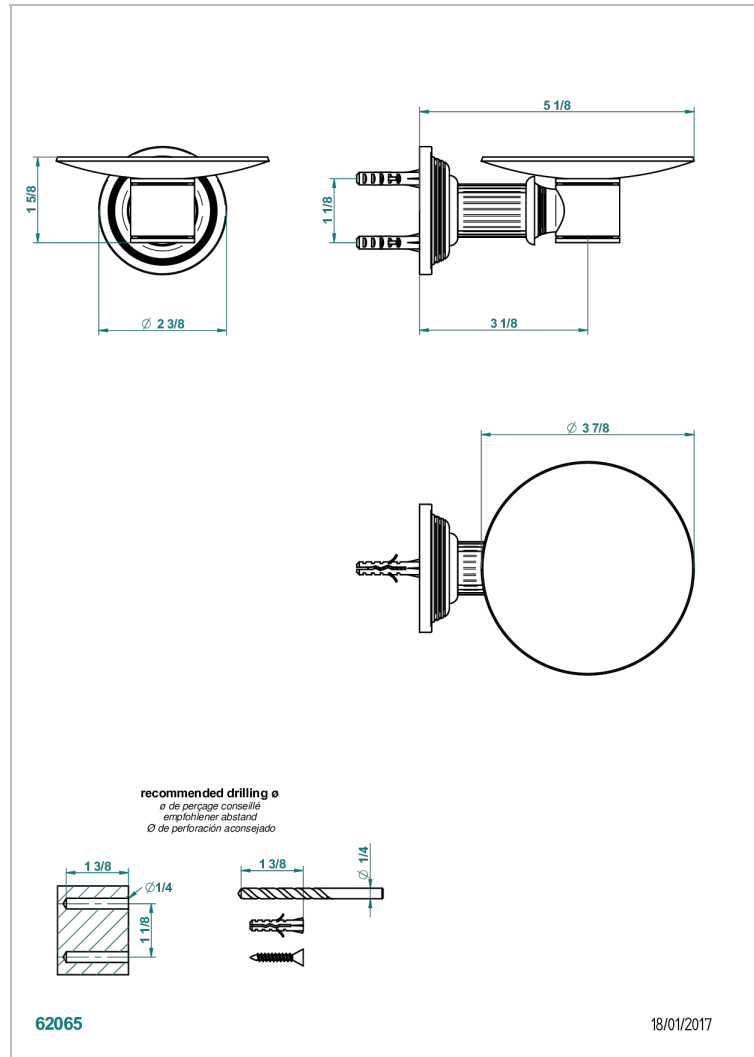

GRAND CENTRAL WHITE ONYX

U9R-546

Soap dish, wall mounted, 4" diameter

THG[®]
PARIS

CHARACTERISTIC

- Grand central White Onyx
- Soap dish, wall mounted, 4" diameter

AVAILABLE FINITIONS

Black ceram - D30
Blush PVD - H62
Brass color PVD - H49
Brown bronze color PVD - F33
Chrome polished - A02
Copper antique matt, coated - H07