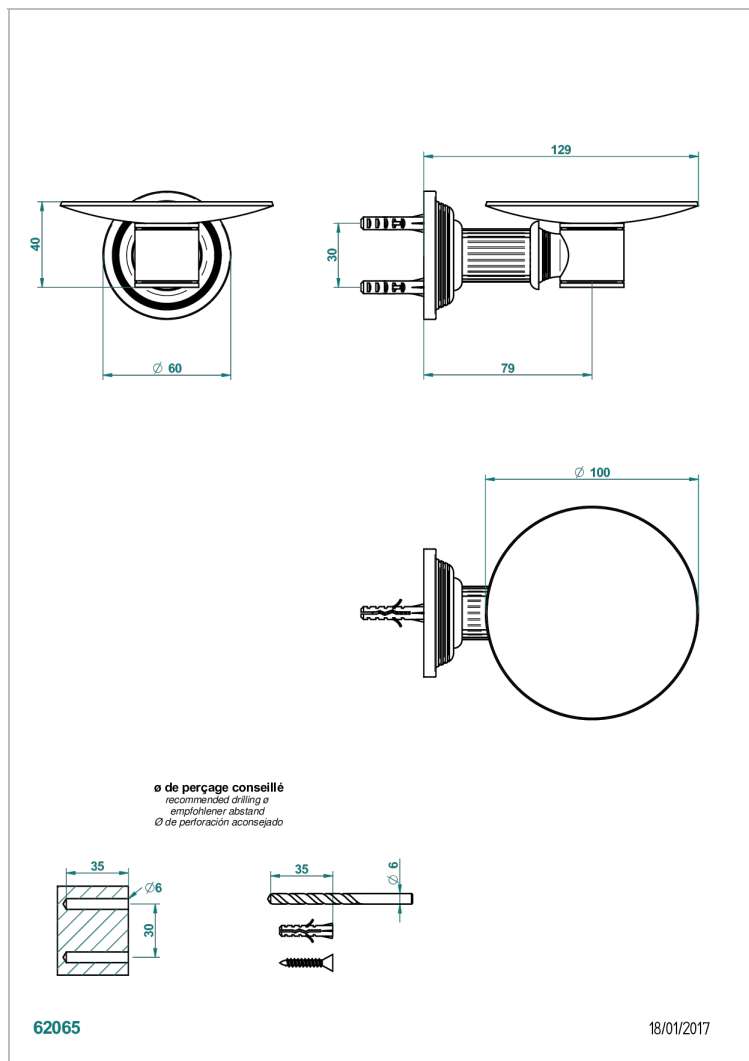

GRAND CENTRAL BLACK ONYX WITH LEVER HANDLES

U9N-546

Soap dish, wall mounted, 4" diameter

CHARACTERISTIC

- Grand central Black Onyx with lever handles
- Soap dish, wall mounted, 4" diameter

AVAILABLE FINITIONS