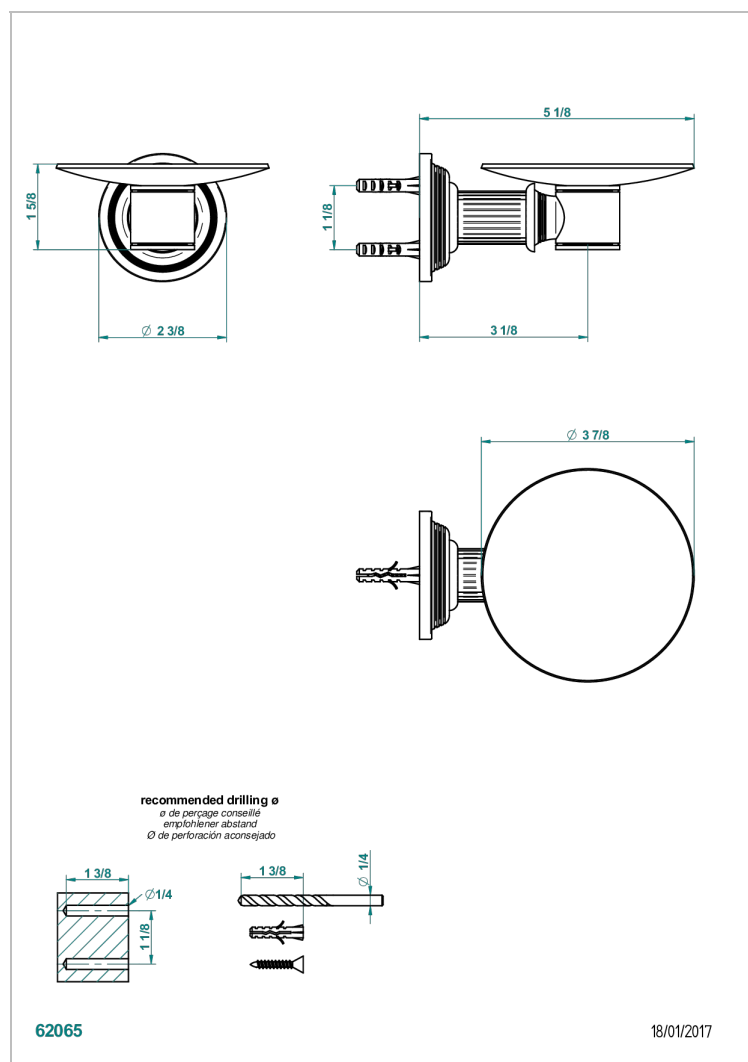

GRAND CENTRAL BLACK ONYX WITH LEVER HANDLES

U9N-546

Soap dish, wall mounted, 4" diameter

CHARACTERISTIC

- Grand central Black Onyx with lever handles
- Soap dish, wall mounted, 4" diameter

AVAILABLE FINITIONS