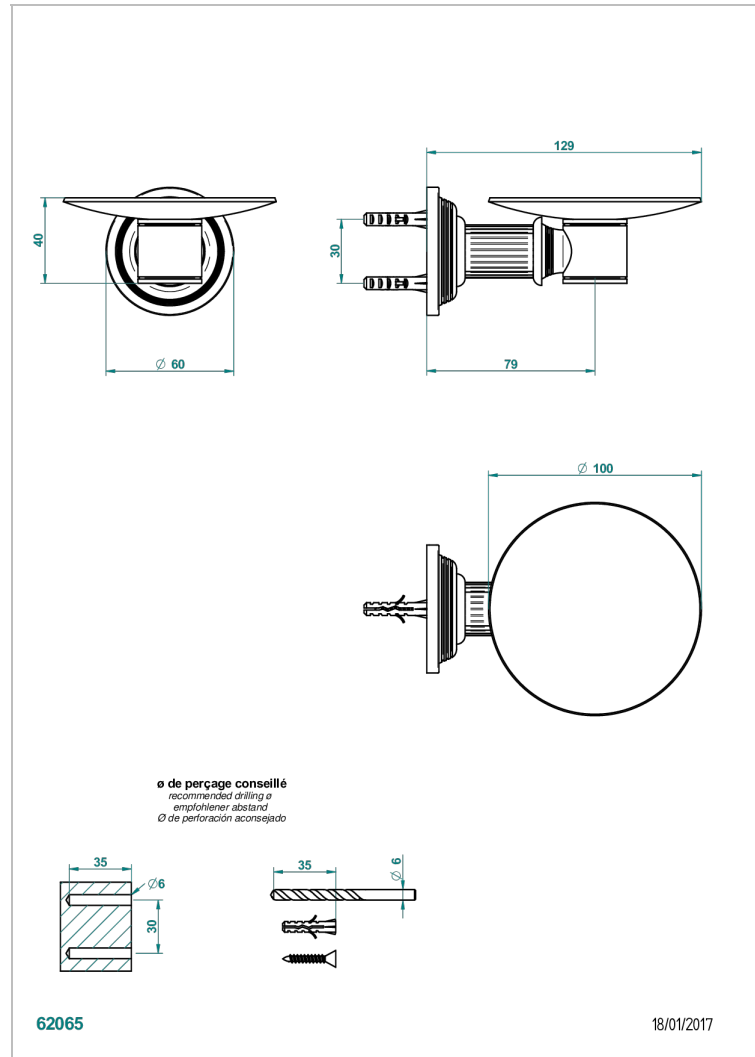

# GRAND CENTRAL BLACK ONYX

U9M-546

Soap dish, wall mounted, 4" diameter

THG<sup>®</sup>  
PARIS

## CHARACTERISTIC

- Grand central Black Onyx
- Soap dish, wall mounted, 4" diameter