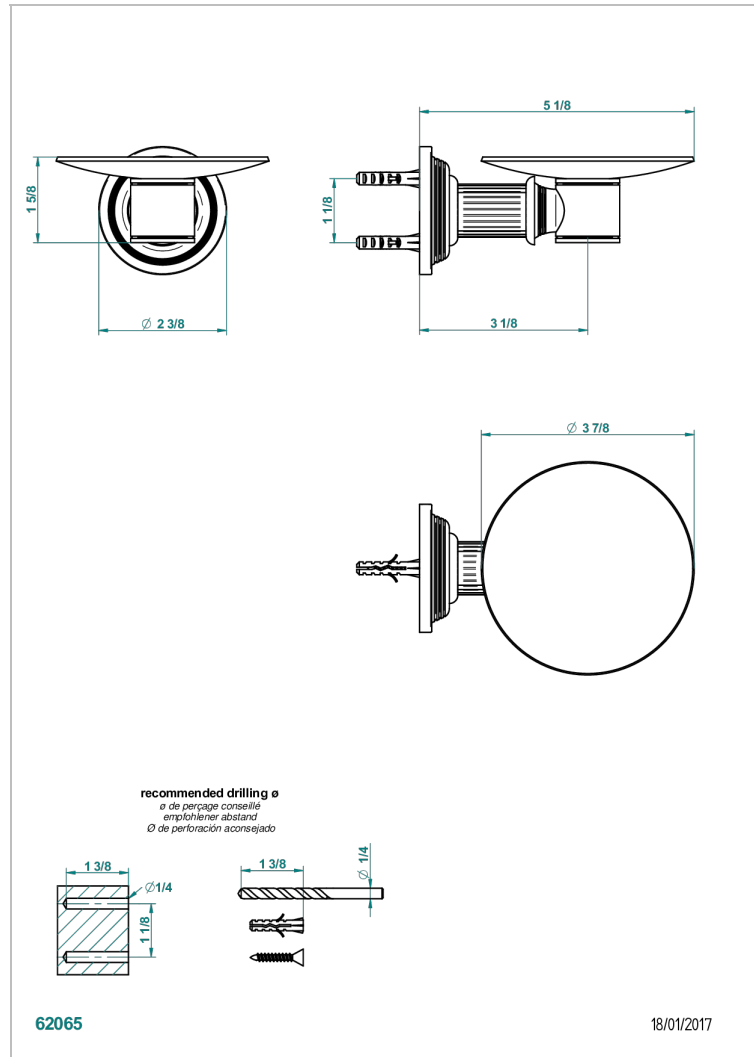

GRAND CENTRAL BLACK ONYX

U9M-546

Soap dish, wall mounted, 4" diameter

THG[®]
PARIS

CHARACTERISTIC

- Grand central Black Onyx
- Soap dish, wall mounted, 4" diameter

AVAILABLE FINITIONS

Black ceram - D30
Blush PVD - H62
Brass color PVD - H49
Brown bronze color PVD - F33
Chrome polished - A02
Copper antique matt, coated - H07