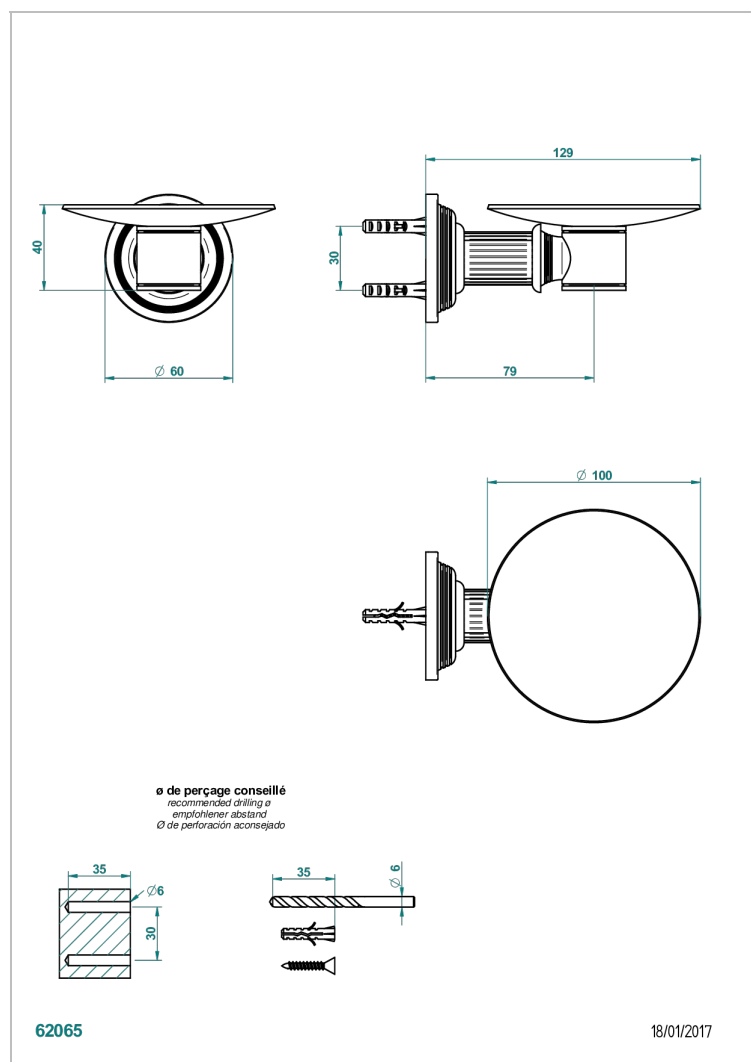

# GRAND CENTRAL METAL WITH LEVER HANDLES

U9L-546

Soap dish, wall mounted, 4" diameter

## CHARACTERISTIC

- Grand central Metal with lever handles
- Soap dish, wall mounted, 4" diameter