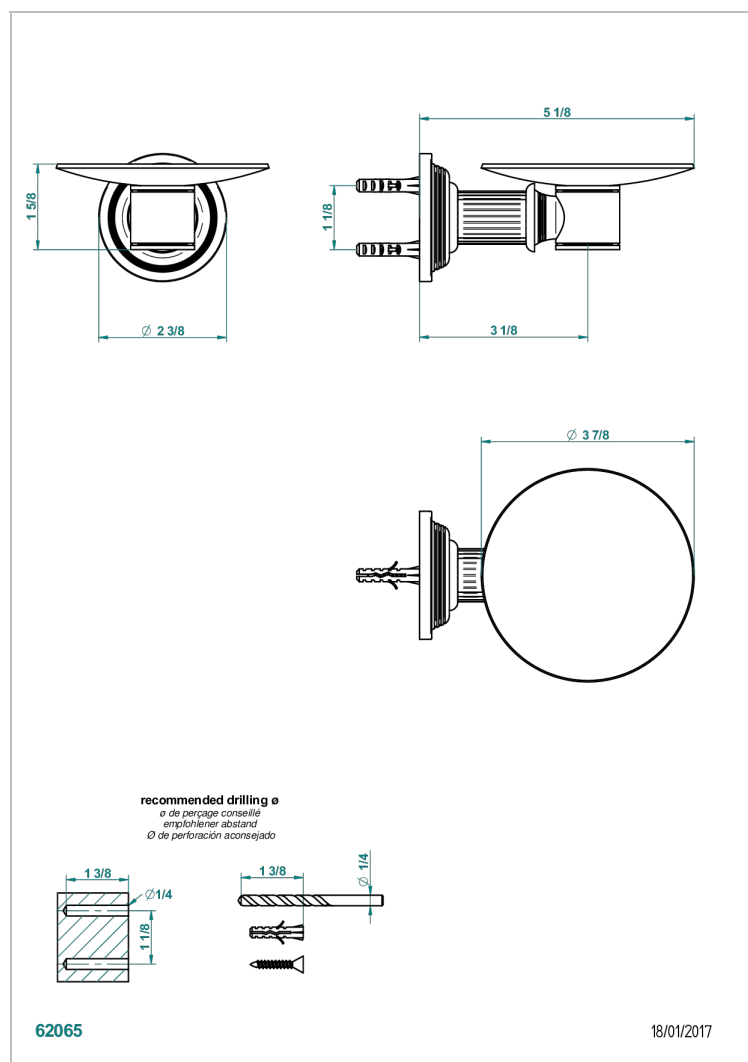

# GRAND CENTRAL METAL WITH LEVER HANDLES

U9L-546

Soap dish, wall mounted, 4" diameter

## CHARACTERISTIC

- Grand central Metal with lever handles
- Soap dish, wall mounted, 4" diameter