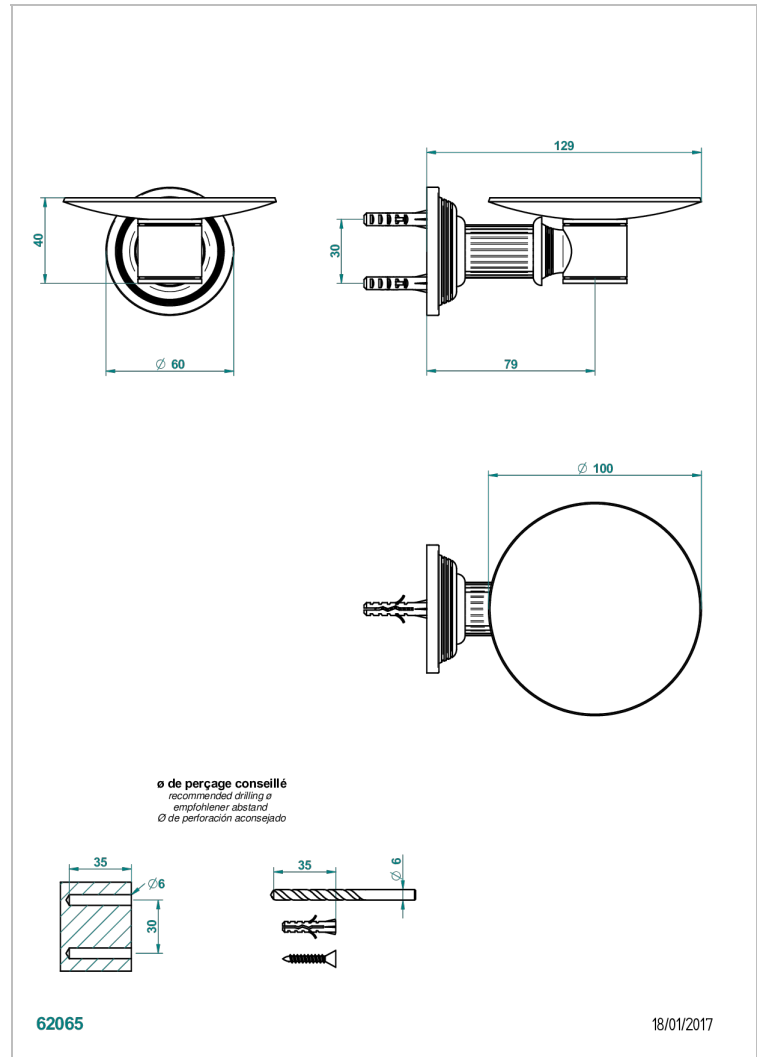

GRAND CENTRAL METAL

U9K-546

Soap dish, wall mounted, 4" diameter

THG[®]
PARIS

CHARACTERISTIC

- Grand central Metal
- Soap dish, wall mounted, 4" diameter

AVAILABLE FINITIONS

Black ceram - D30
Blush PVD - H62
Brass color PVD - H49
Brown bronze color PVD - F33
Chrome polished - A02
Copper antique matt, coated - H07