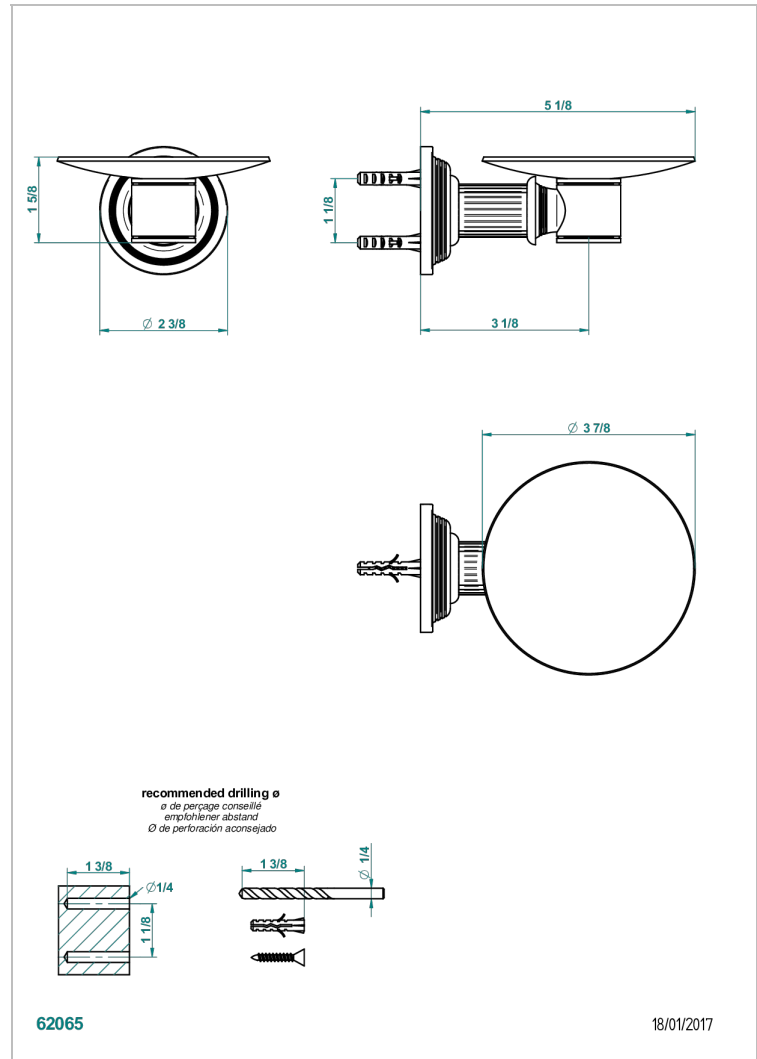

GRAND CENTRAL METAL

U9K-546

Soap dish, wall mounted, 4" diameter

THG[®]
PARIS

CHARACTERISTIC

- Grand central Metal
- Soap dish, wall mounted, 4" diameter

AVAILABLE FINITIONS

Black ceram - D30
Blush PVD - H62
Brass color PVD - H49
Brown bronze color PVD - F33
Chrome polished - A02
Copper antique matt, coated - H07