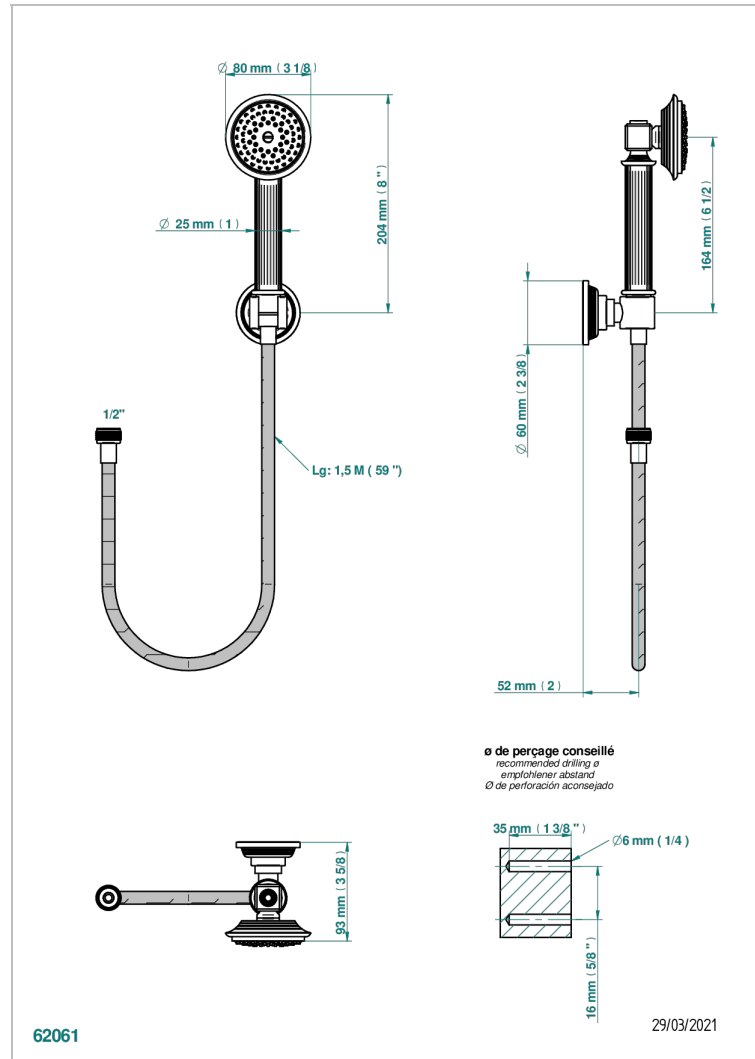

GRAND CENTRAL METAL

U9K-52A

Wall mounted stylised handshower, hose and fix hook

CHARACTERISTIC

- Grand central Metal
- Wall mounted stylised handshower, hose and fix hook

TECHNICAL SPECS

- Recommandé : 3 bars (max. 5 bars) - Advised : 43,5 psi (max. 72 psi)
- 9,5 l/min à 3 bars (2.5 gpm at 43.5 psi)

AVAILABLE FINITIONS

Antique nickel - H28
Black ceram - D30
Blush PVD - H62
Brass color PVD - H49
Brown bronze color PVD - F33
Gold color PVD - H52

Graphite PVD - H64
Lacquered light bronze - D01
Matt Umber PVD - H67
Matt blush PVD - H60
Matt brass color PVD - H50
Matt brown bronze color PVD - F34

Matt chrome - C02
Matt gold - F07
Matt gold color PVD - H53
Matt graphite PVD - H65
Matt nickel (color finish) - C01
Matt nickel color PVD - H56

Natural smoked Brass - A13
Nickel color PVD - H55
Polished chrome (color finish) - A02
Polished chrome with gold inlay - GA1
Polished gold (color finish) - F01
Polished nickel - B01

Soft gold - F30
Soft matt gold - F31
Umber PVD - H66
Varnished matt antique red copper (color finish) - H07