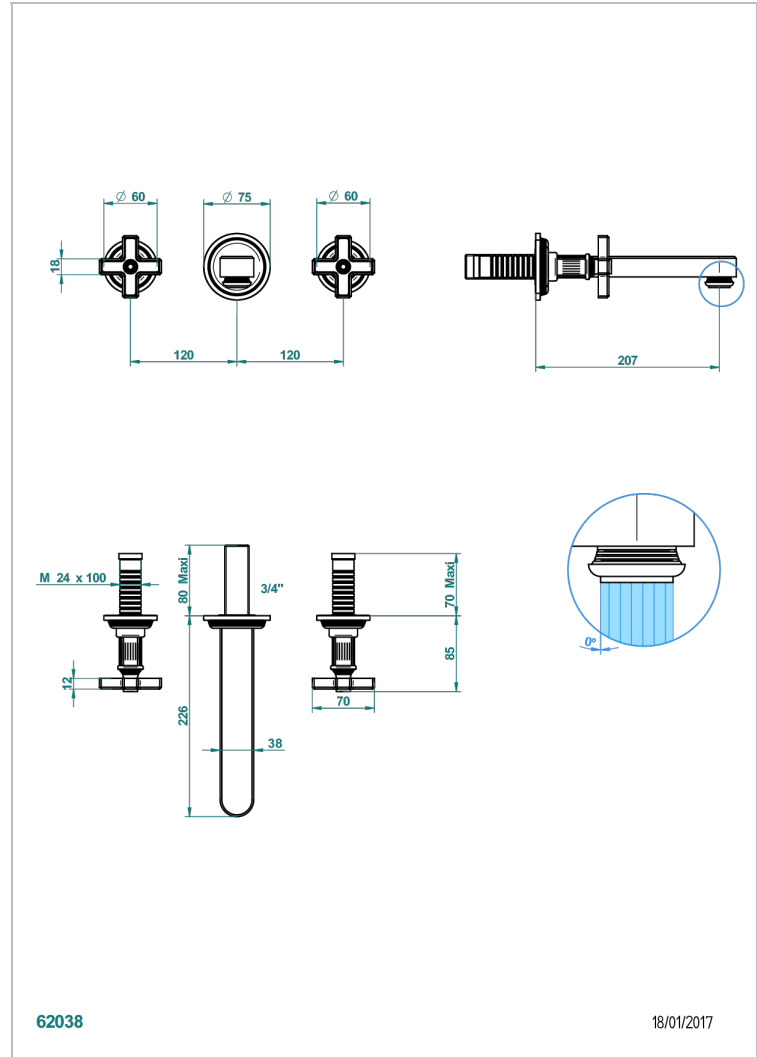

GRAND CENTRAL WHITE ONYX

U9R-40SGB

Trim only for wall mounted 3-hole basin mixer

THG[®]
PARIS

CHARACTERISTIC

- Grand central White Onyx
- Trim only for wall mounted 3-hole basin mixer

RELATED SKU'S

- Ref. G00-40AC Rough parts for wall mounted 3 hole mixer, cross handle version
- Ref. G00-40AM Rough parts for wall mounted 3 hole mixer, lever handle version

AVAILABLE FINITIONS

Antique nickel - H28
Black ceram - D30
Blush PVD - H62
Brass color PVD - H49
Brown bronze color PVD - F33
Gold color PVD - H52

Graphite PVD - H64
Lacquered light bronze - D01
Matt Umber PVD - H67
Matt blush PVD - H60
Matt brass color PVD - H50
Matt brown bronze color PVD - F34