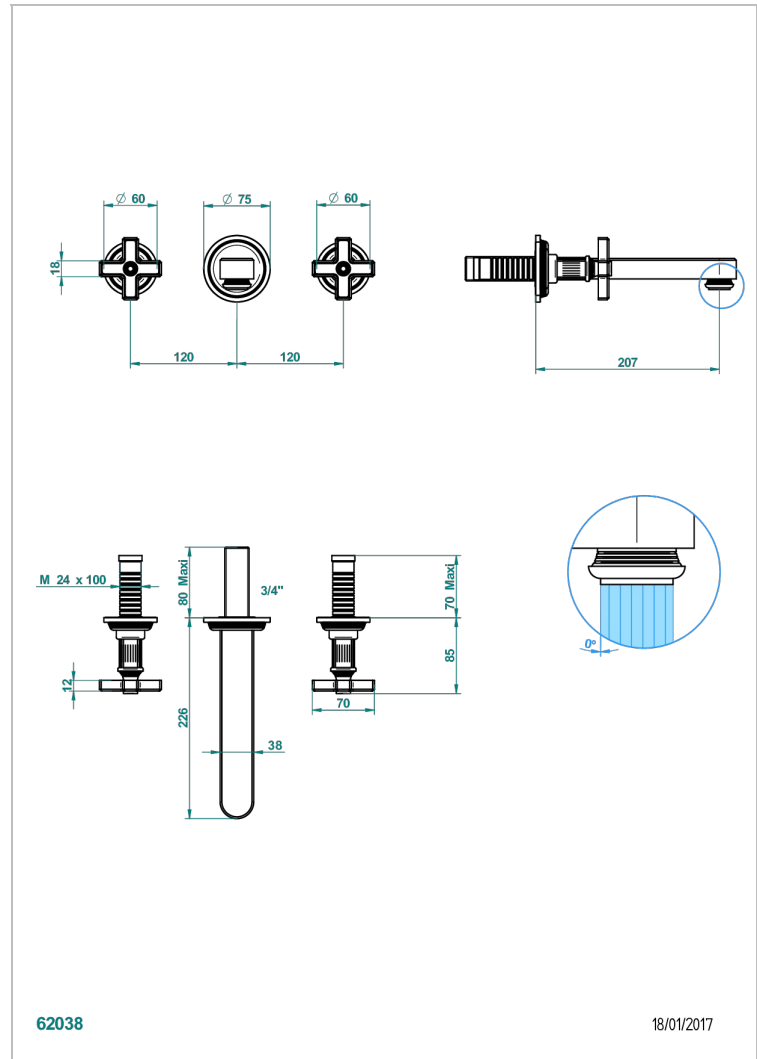

GRAND CENTRAL WHITE ONYX

U9R-40SGB

Trim only for wall mounted 3-hole basin mixer

THG[®]
PARIS

CARACTERÍSTICAS

- Grand central White Onyx
- Trim only for wall mounted 3-hole basin mixer

PRODUCTOS RELACIONADOS

- Ref. G00-40AC Rough parts for wall mounted 3 hole mixer, cross handle version
- Ref. G00-40AM Rough parts for wall mounted 3 hole mixer, lever handle version

ACABADOS DISPONIBLES

Bronce claro - D01
Cerámica negra mate - D30
Cobre viejo mate - H07
Cromo - A02
Cromo mate - C02
Dorado - F01