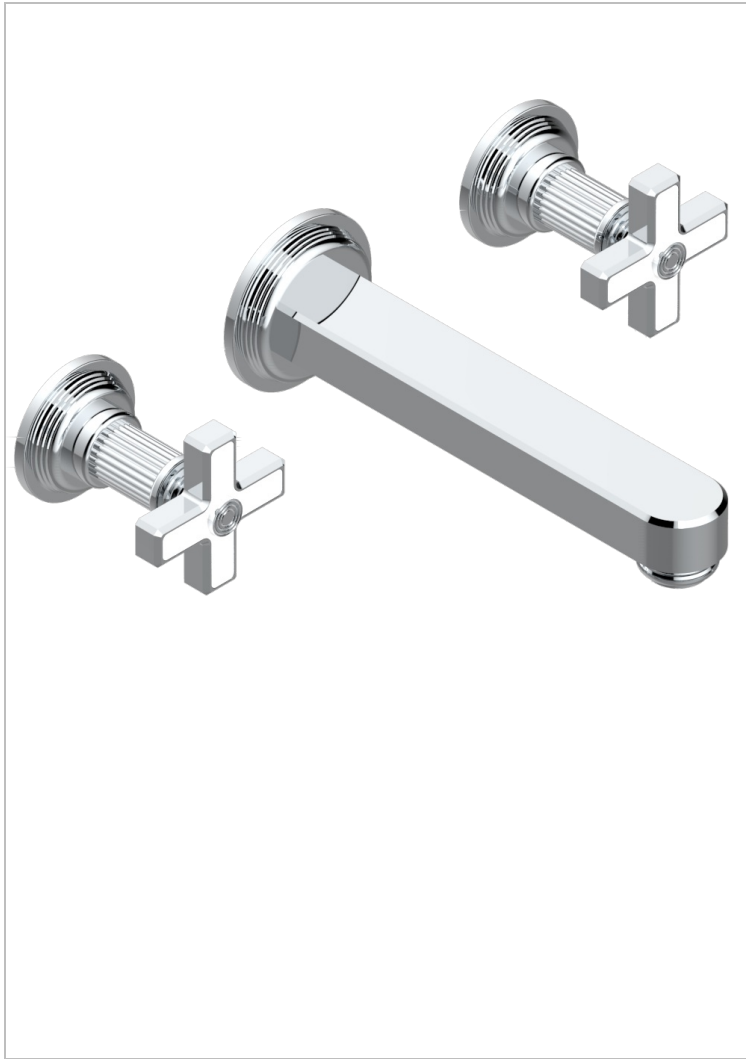

GRAND CENTRAL WHITE ONYX

U9R-40SGB

Trim only for wall mounted 3-hole basin mixer

THG[®]
PARIS

CARACTERÍSTICAS

- Grand central White Onyx
- Trim only for wall mounted 3-hole basin mixer

PRODUCTOS RELACIONADOS

- Ref. G00-40AC Rough parts for wall mounted 3 hole mixer, cross handle version
- Ref. G00-40AM Rough parts for wall mounted 3 hole mixer, lever handle version

ACABADOS DISPONIBLES

Bronce claro - D01
Cerámica negra mate - D30
Cobre viejo mate - H07
Cromo - A02
Cromo mate - C02
Dorado - F01

Dorado mate - F07
Dorado pálido - F30
Dorado pálido mate (sin barniz) - F31
Natural smoked Brass - A13
Níquel - B01
Níquel mate - C01

Níquel viejo - H28
Pvd blush - H62
Pvd blush mate - H60
Pvd color latón - H49
Pvd color latón mate - H50
Pvd color níquel - H55