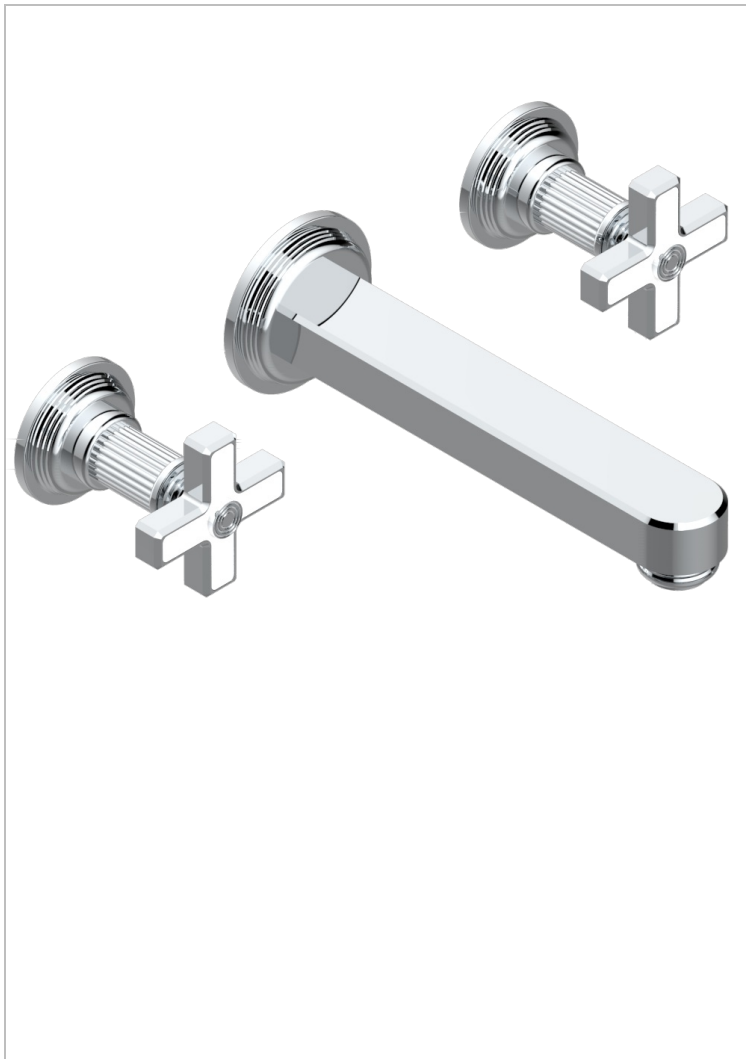

GRAND CENTRAL WHITE ONYX

U9R-40SGB

Trim only for wall mounted 3-hole basin mixer

THG[®]
PARIS

CARACTERÍSTICAS

- Grand central White Onyx
- Trim only for wall mounted 3-hole basin mixer

PRODUCTOS RELACIONADOS

- Ref. G00-40AC Rough parts for wall mounted 3 hole mixer, cross handle version
- Ref. G00-40AM Rough parts for wall mounted 3 hole mixer, lever handle version

ACABADOS DISPONIBLES

Bronce claro - D01
Cerámica negra mate - D30
Cobre viejo mate - H07
Cromo - A02
Cromo mate - C02
Dorado - F01

Dorado mate - F07
Dorado pálido - F30
Dorado pálido mate (sin barniz) - F31
Natural smoked Brass - A13
Níquel - B01
Níquel mate - C01

Níquel viejo - H28
Pvd blush - H62
Pvd blush mate - H60
Pvd color latón - H49
Pvd color latón mate - H50
Pvd color níquel - H55