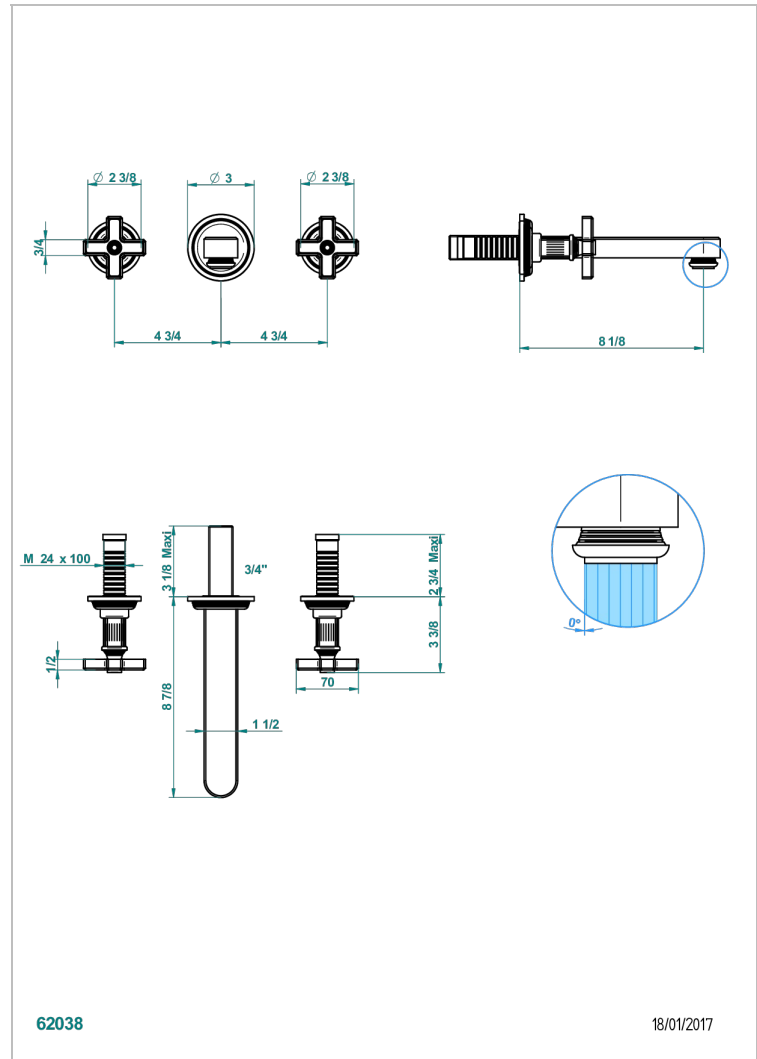

GRAND CENTRAL WHITE ONYX

U9R-40SGB

Trim only for wall mounted 3-hole basin mixer

THG[®]
PARIS

CARACTERÍSTICAS

- Grand central White Onyx
- Trim only for wall mounted 3-hole basin mixer

PRODUCTOS RELACIONADOS

- Ref. G00-40AC Rough parts for wall mounted 3 hole mixer, cross handle version
- Ref. G00-40AM Rough parts for wall mounted 3 hole mixer, lever handle version

ACABADOS DISPONIBLES

Bronce claro - D01
Cerámica negra mate - D30
Cobre viejo mate - H07
Cromo - A02
Cromo mate - C02
Dorado - F01