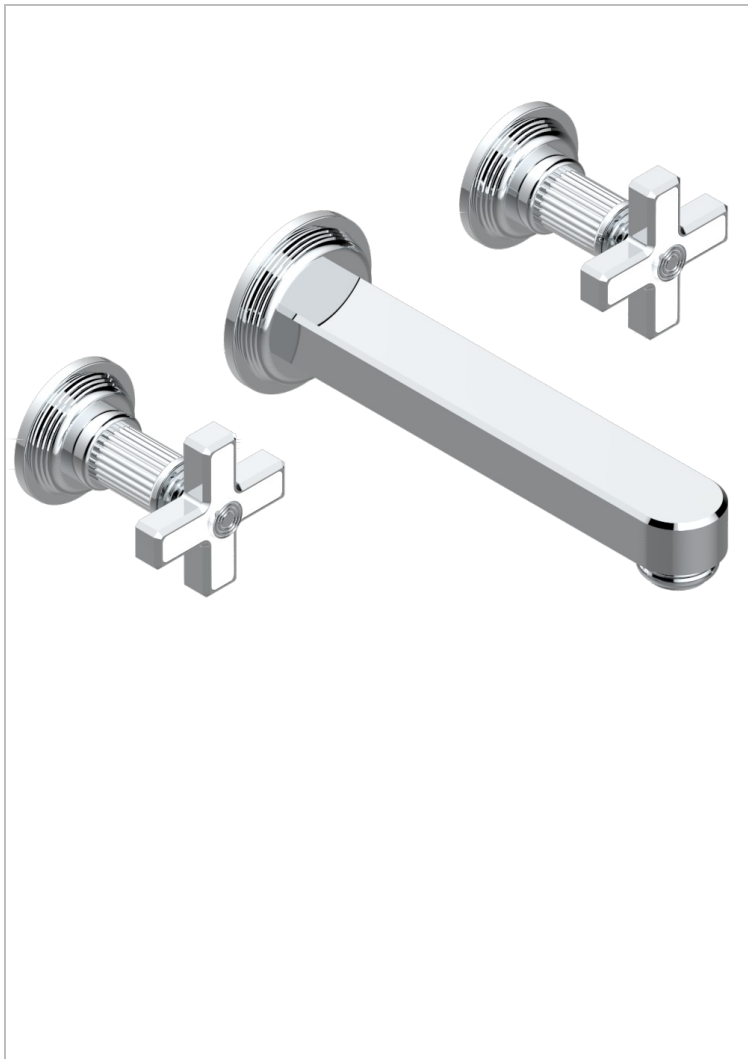

GRAND CENTRAL WHITE ONYX

U9R-40SGB

Trim only for wall mounted 3-hole basin mixer

62038

18/01/2017

CHARACTERISTIC

- Grand central White Onyx
- Trim only for wall mounted 3-hole basin mixer

RELATED SKU'S

- Ref. G00-40AC Rough parts for wall mounted 3 hole mixer, cross handle version
- Ref. G00-40AM Rough parts for wall mounted 3 hole mixer, lever handle version

AVAILABLE FINITIONS

Antique nickel - H28
Black ceram - D30
Blush PVD - H62
Brass color PVD - H49
Brown bronze color PVD - F33
Gold color PVD - H52

Natural smoked Brass - A13
Nickel color PVD - H55
Polished chrome (color finish) - A02
Polished gold (color finish) - F01
Polished nickel - B01
Soft gold - F30

Soft matt gold - F31
Umber PVD - H66
Varnished matt antique red copper (color finish) - H07