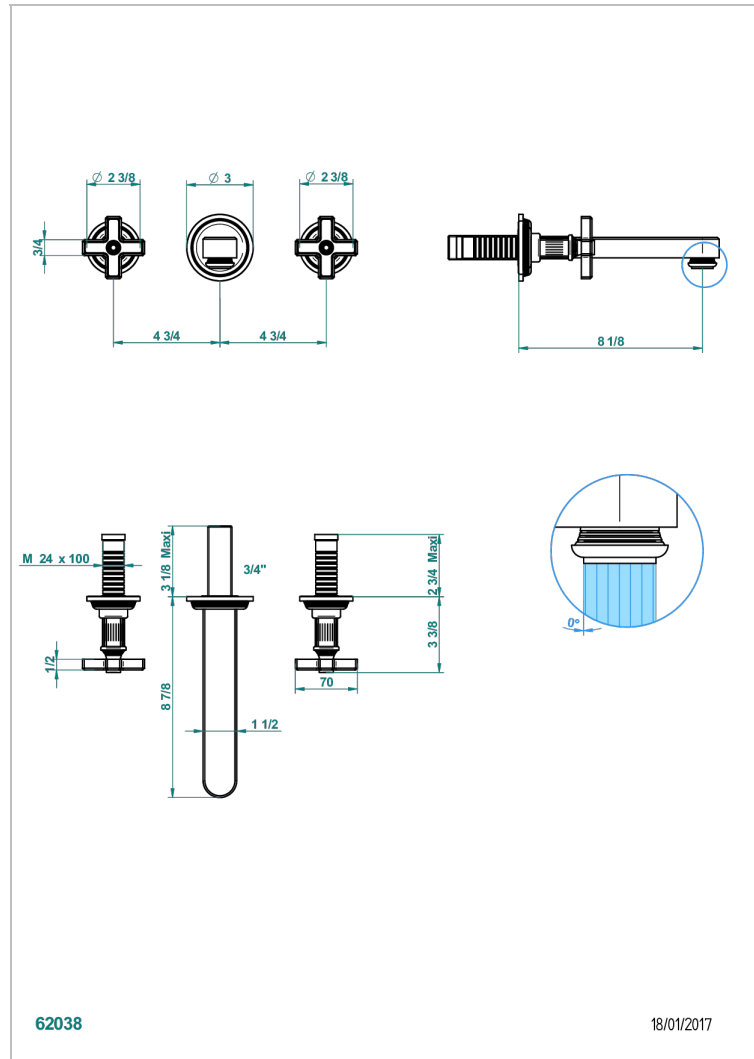

GRAND CENTRAL WHITE ONYX

U9R-40SGB

Trim only for wall mounted 3-hole basin mixer

62038

18/01/2017

CHARACTERISTIC

- Grand central White Onyx
- Trim only for wall mounted 3-hole basin mixer

RELATED SKU'S

- Ref. G00-40AC Rough parts for wall mounted 3 hole mixer, cross handle version
- Ref. G00-40AM Rough parts for wall mounted 3 hole mixer, lever handle version

AVAILABLE FINITIONS

Antique nickel - H28
Black ceram - D30
Blush PVD - H62
Brass color PVD - H49
Brown bronze color PVD - F33
Gold color PVD - H52