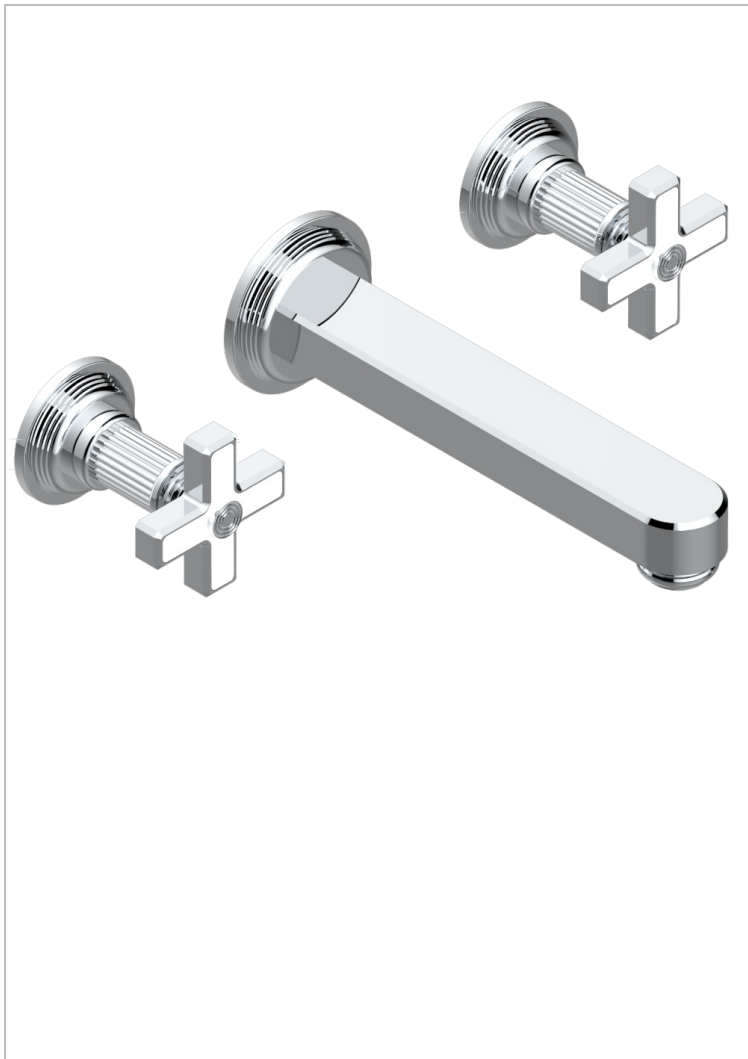

# GRAND CENTRAL WHITE ONYX

U9R-40SGB

Trim only for wall mounted 3-hole basin mixer

THG<sup>®</sup>  
PARIS

## CHARACTERISTIC

- Grand central White Onyx
- Trim only for wall mounted 3-hole basin mixer

## RELATED SKU'S

- Ref. G00-40AC Rough parts for wall mounted 3 hole mixer, cross handle version
- Ref. G00-40AM Rough parts for wall mounted 3 hole mixer, lever handle version

## AVAILABLE FINITIONS

Antique nickel - H28  
Black ceram - D30  
Blush PVD - H62  
Brass color PVD - H49  
Brown bronze color PVD - F33  
Gold color PVD - H52

Graphite PVD - H64  
Lacquered light bronze - D01  
Matt Umber PVD - H67  
Matt blush PVD - H60  
Matt brass color PVD - H50  
Matt brown bronze color PVD - F34