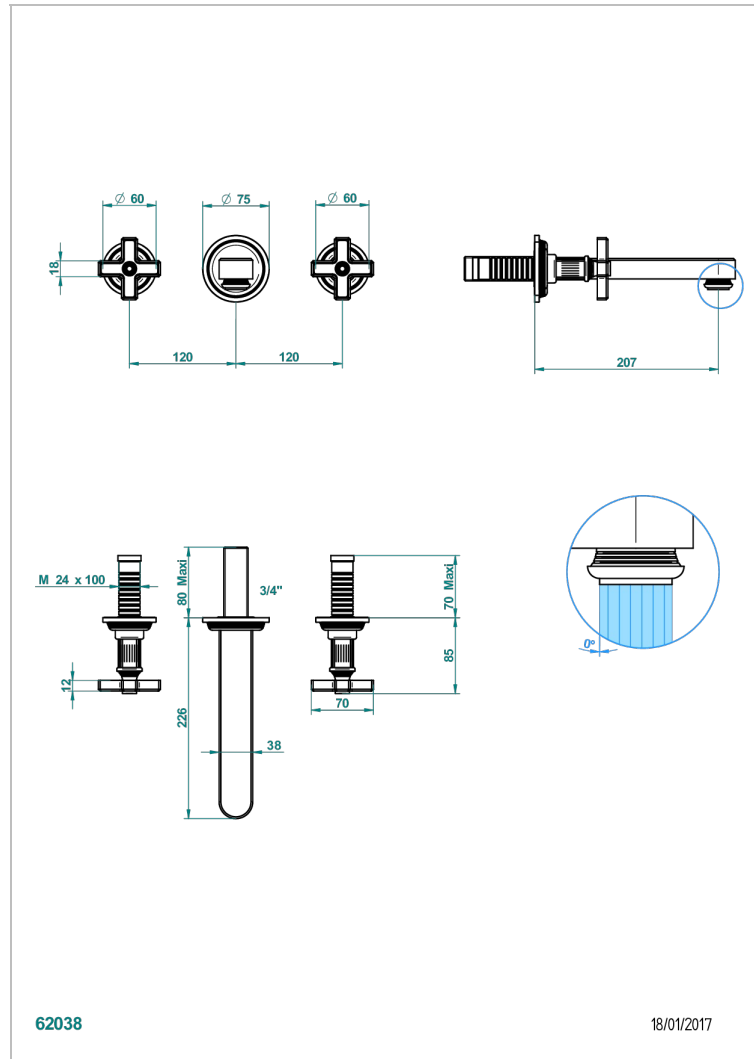

# GRAND CENTRAL WHITE ONYX

U9R-40SGB

Trim only for wall mounted 3-hole basin mixer

THG<sup>®</sup>  
PARIS

## CHARACTERISTIC

- Grand central White Onyx
- Trim only for wall mounted 3-hole basin mixer

## RELATED SKU'S

- Ref. G00-40AC Rough parts for wall mounted 3 hole mixer, cross handle version
- Ref. G00-40AM Rough parts for wall mounted 3 hole mixer, lever handle version