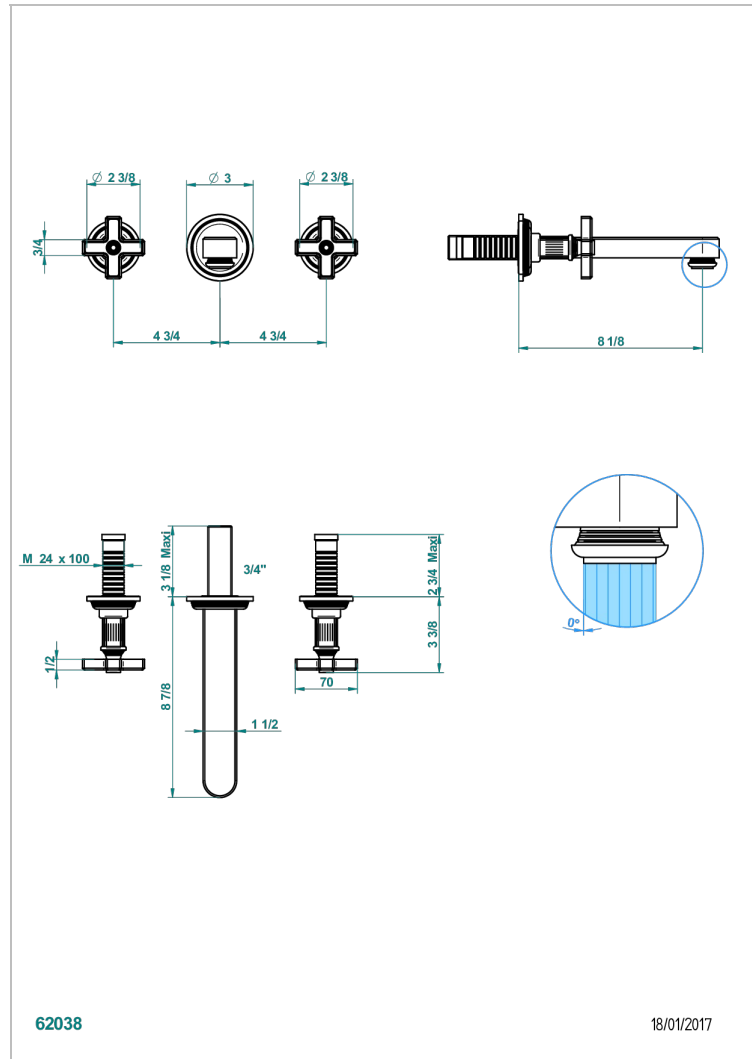

GRAND CENTRAL WHITE ONYX

U9R-40SGB

Trim only for wall mounted 3-hole basin mixer

THG[®]
PARIS

62038

18/01/2017

CHARACTERISTIC

- Grand central White Onyx
- Trim only for wall mounted 3-hole basin mixer

RELATED SKU'S

- Ref. G00-40AC Rough parts for wall mounted 3 hole mixer, cross handle version
- Ref. G00-40AM Rough parts for wall mounted 3 hole mixer, lever handle version

AVAILABLE FINITIONS

Antique nickel - H28
Black ceram - D30
Blush PVD - H62
Brass color PVD - H49
Brown bronze color PVD - F33
Gold color PVD - H52