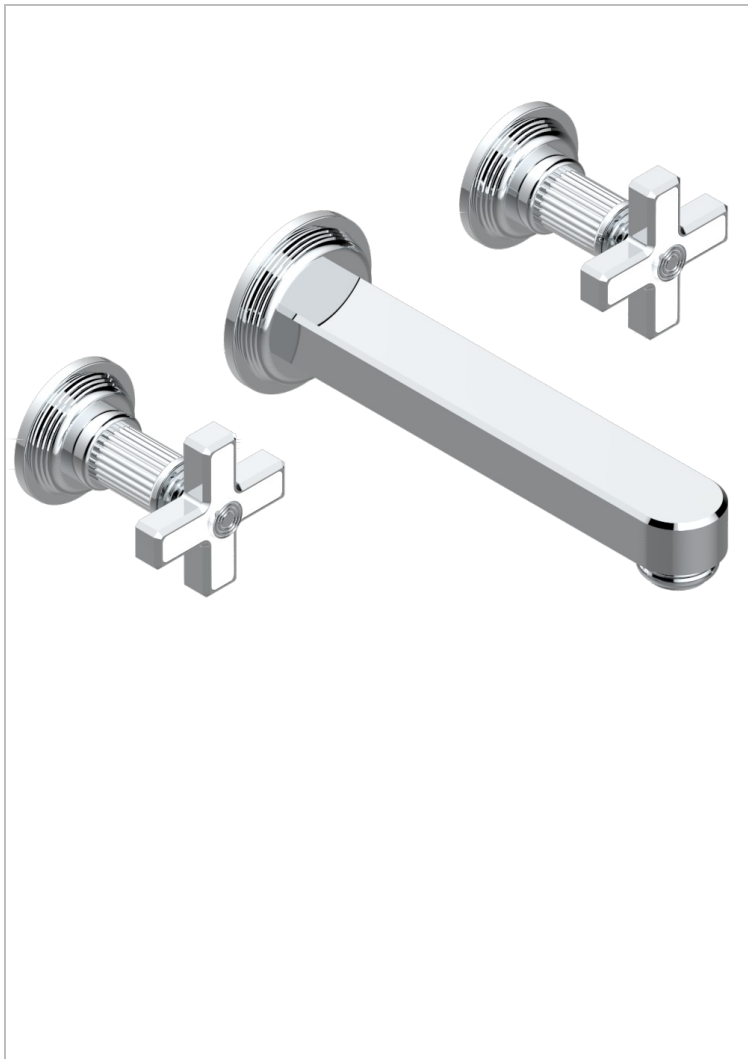

GRAND CENTRAL WHITE ONYX

U9R-40SGB

Trim only for wall mounted 3-hole basin mixer

THG[®]
PARIS

62038

18/01/2017

CHARACTERISTIC

- Grand central White Onyx
- Trim only for wall mounted 3-hole basin mixer

RELATED SKU'S

- Ref. G00-40AC Rough parts for wall mounted 3 hole mixer, cross handle version
- Ref. G00-40AM Rough parts for wall mounted 3 hole mixer, lever handle version

AVAILABLE FINITIONS

Antique nickel - H28
Black ceram - D30
Blush PVD - H62
Brass color PVD - H49
Brown bronze color PVD - F33
Gold color PVD - H52

Natural smoked Brass - A13
Nickel color PVD - H55
Polished chrome (color finish) - A02
Polished gold (color finish) - F01
Polished nickel - B01
Soft gold - F30

Soft matt gold - F31
Umber PVD - H66
Varnished matt antique red copper (color finish) - H07