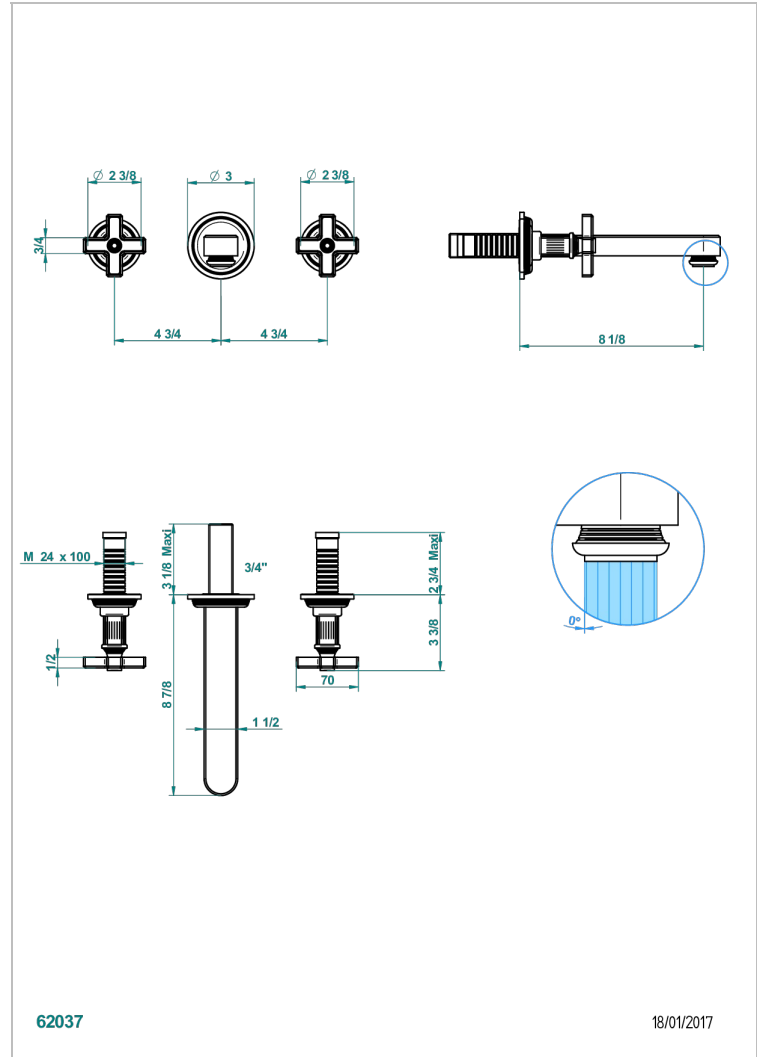

GRAND CENTRAL BLACK ONYX

U9M-40SGB

Trim only for wall mounted 3-hole basin mixer

CHARACTERISTIC

- Grand central Black Onyx
- Trim only for wall mounted 3-hole basin mixer

RELATED SKU'S

- Ref. G00-40AC Rough parts for wall mounted 3 hole mixer, cross handle version
- Ref. G00-40AM Rough parts for wall mounted 3 hole mixer, lever handle version

AVAILABLE FINITIONS

Antique nickel - H28
Black ceram - D30
Blush PVD - H62
Brass color PVD - H49
Brown bronze color PVD - F33
Gold color PVD - H52

Graphite PVD - H64
Lacquered light bronze - D01
Matt Umber PVD - H67
Matt blush PVD - H60
Matt brass color PVD - H50
Matt brown bronze color PVD - F34