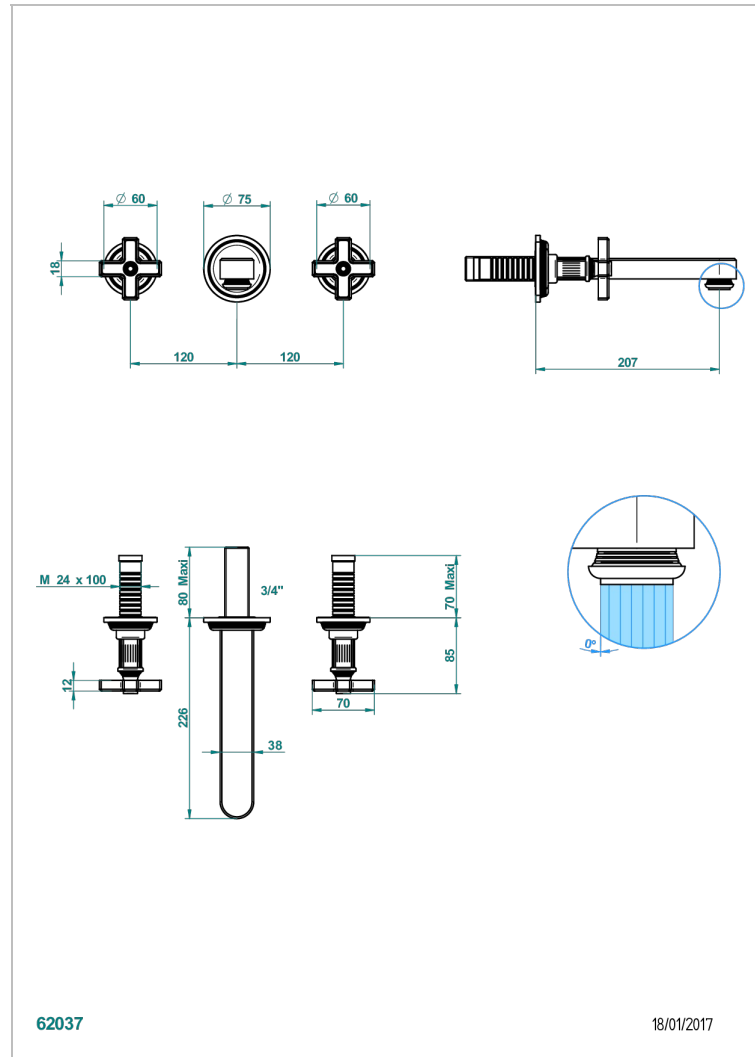

GRAND CENTRAL BLACK ONYX

U9M-40SGB

Trim only for wall mounted 3-hole basin mixer

THG[®]
PARIS

62037

18/01/2017

CHARACTERISTIC

- Grand central Black Onyx
- Trim only for wall mounted 3-hole basin mixer

RELATED SKU'S

- Ref. G00-40AC Rough parts for wall mounted 3 hole mixer, cross handle version
- Ref. G00-40AM Rough parts for wall mounted 3 hole mixer, lever handle version

AVAILABLE FINITIONS

Antique nickel - H28
Black ceram - D30
Blush PVD - H62
Brass color PVD - H49
Brown bronze color PVD - F33
Gold color PVD - H52