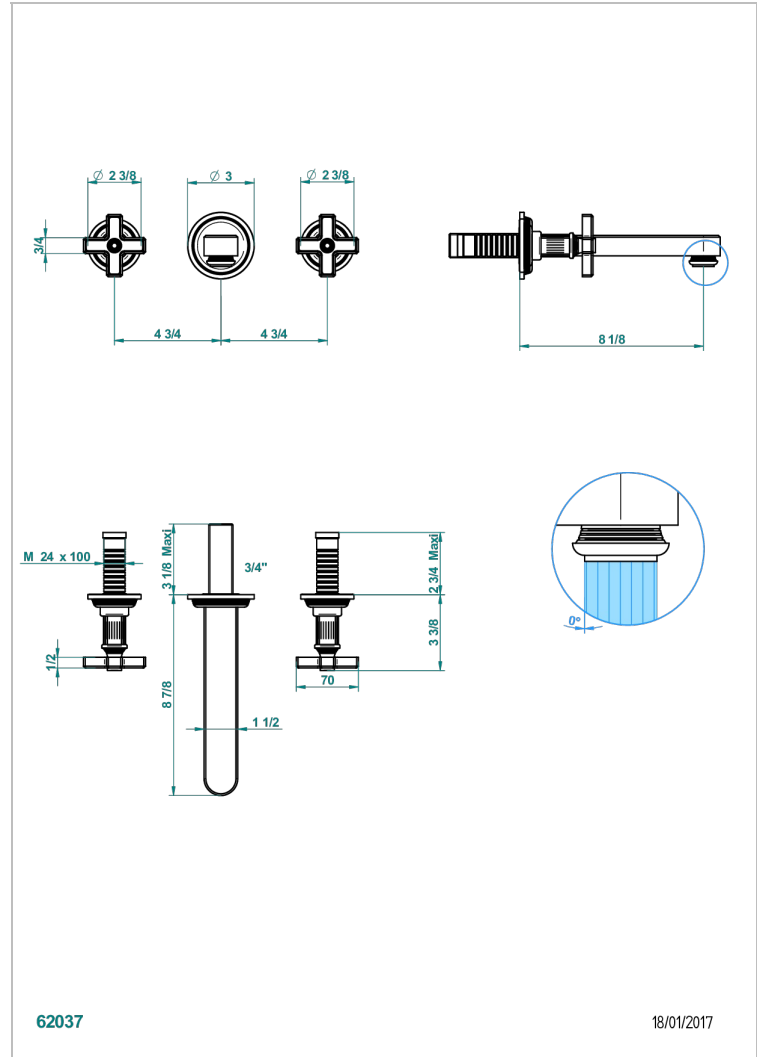

GRAND CENTRAL BLACK ONYX

U9M-40SGB

Trim only for wall mounted 3-hole basin mixer

THG[®]
PARIS

CARACTERÍSTICAS

- Grand central Black Onyx
- Trim only for wall mounted 3-hole basin mixer

PRODUCTOS RELACIONADOS

- Ref. G00-40AC Rough parts for wall mounted 3 hole mixer, cross handle version
- Ref. G00-40AM Rough parts for wall mounted 3 hole mixer, lever handle version

ACABADOS DISPONIBLES

Bronce claro - D01
Cerámica negra mate - D30
Cobre viejo mate - H07
Cromo - A02
Cromo mate - C02
Dorado - F01