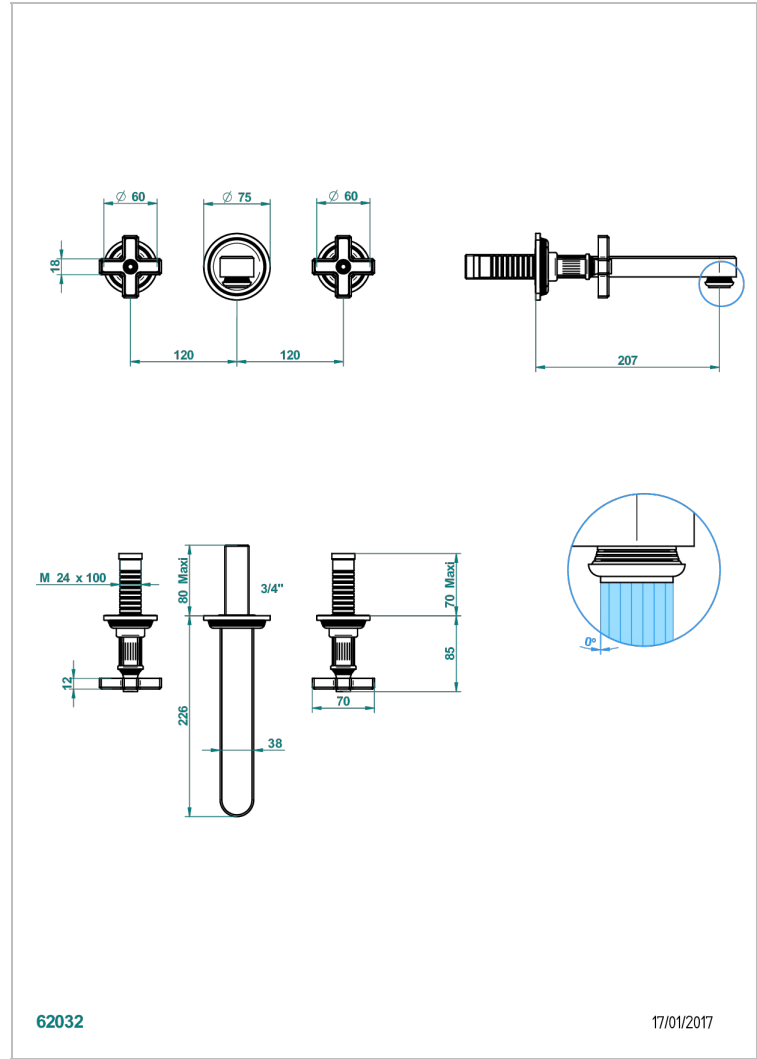

GRAND CENTRAL WHITE ONYX

U9R-41SGB

Trim for wall mounted 3-hole bath set only

62032

17/01/2017

CHARACTERISTIC

- Grand central White Onyx
- Trim for wall mounted 3-hole bath set only

RELATED SKU'S

- Ref. G00-40AM/US Rough parts for wall set (one counter clockwise and one clockwise cartridges)

AVAILABLE FINITIONS

Black ceram - D30
Blush PVD - H62
Brass color PVD - H49
Brown bronze color PVD - F33
Chrome polished - A02
Copper antique matt, coated - H07