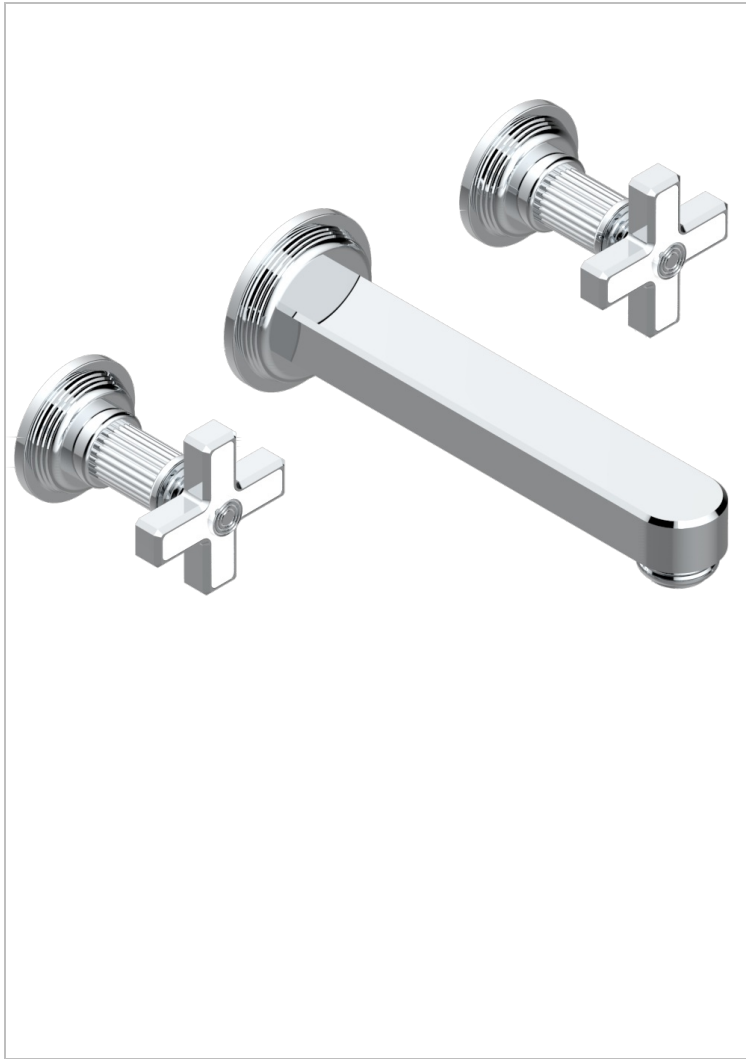

GRAND CENTRAL WHITE ONYX

U9R-41SGB

Trim for wall mounted 3-hole bath set only

62032

17/01/2017

CHARACTERISTIC

- Grand central White Onyx
- Trim for wall mounted 3-hole bath set only

RELATED SKU'S

- Ref. G00-40AM/US Rough parts for wall set (one counter clockwise and one clockwise cartridges)

AVAILABLE FINITIONS

Black ceram - D30
Blush PVD - H62
Brass color PVD - H49
Brown bronze color PVD - F33
Chrome polished - A02
Copper antique matt, coated - H07

Matt nickel (American satin) - C01
Matt nickel color PVD - H56
Natural smoked Brass - A13
Nickel antique / Sovereign - H28
Nickel color PVD - H55
Nickel polished - B01

Soft gold - F30
Soft matt gold - F31
Umber PVD - H66