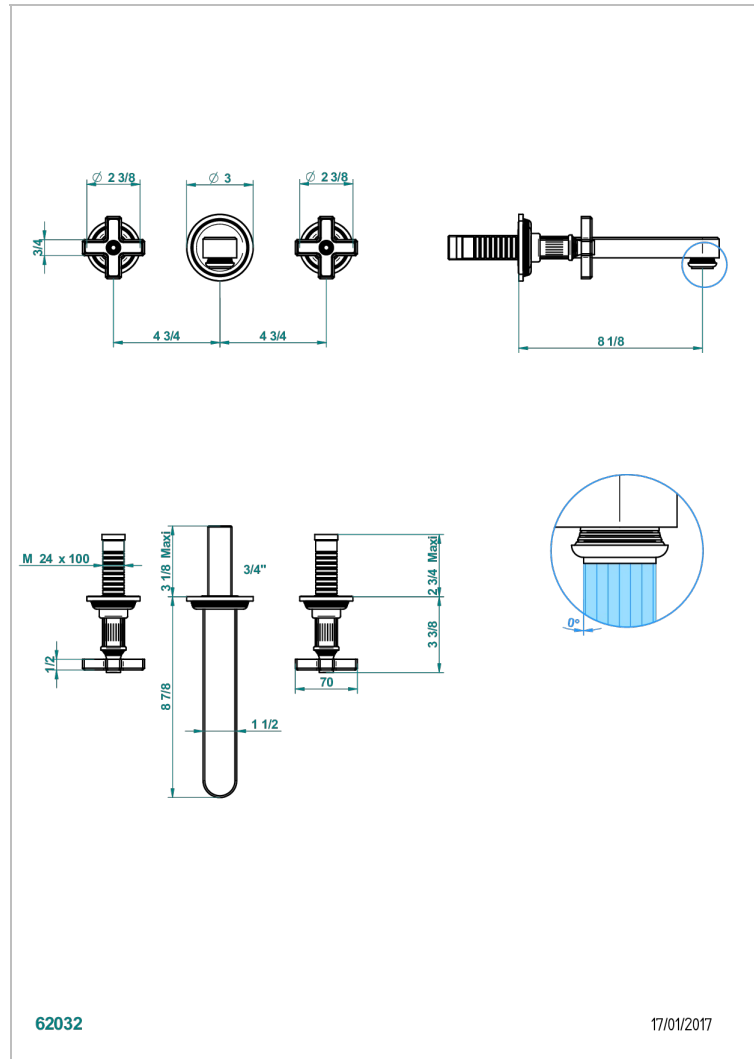

# GRAND CENTRAL WHITE ONYX

U9R-41SGB

Trim for wall mounted 3-hole bath set only

62032

17/01/2017

## CHARACTERISTIC

- Grand central White Onyx
- Trim for wall mounted 3-hole bath set only

## RELATED SKU'S

- Ref. G00-40AM/US Rough parts for wall set (one counter clockwise and one clockwise cartridges)