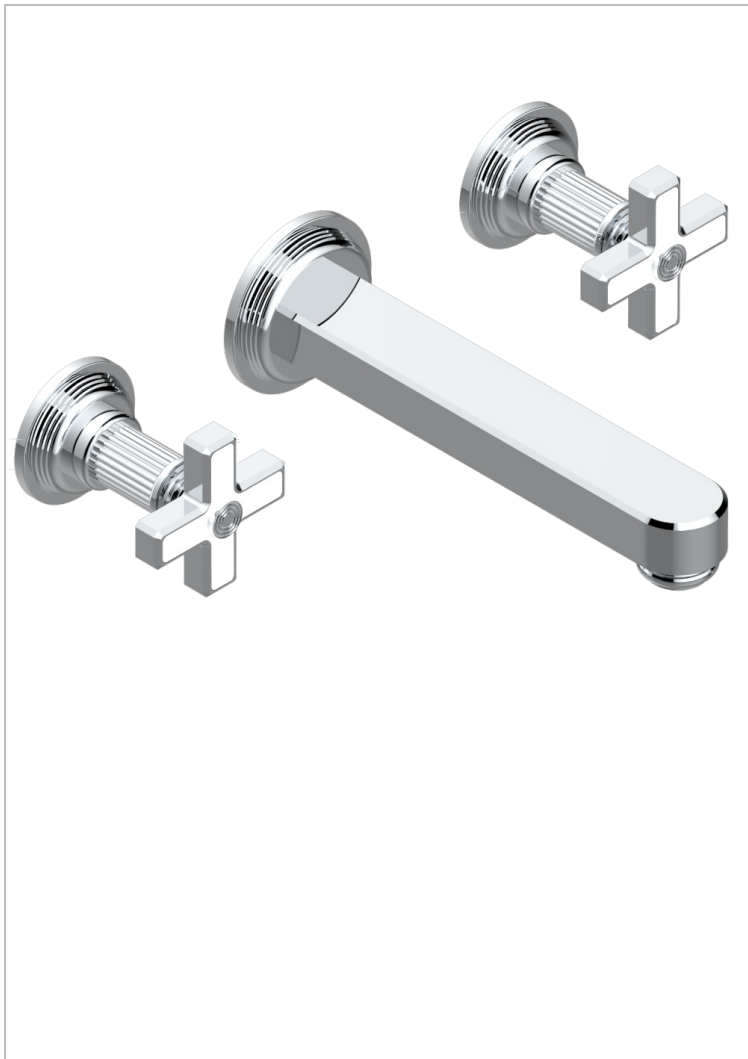

# GRAND CENTRAL WHITE ONYX

U9R-41SGB

Trim for wall mounted 3-hole bath set only

62032

17/01/2017

## CHARACTERISTIC

- Grand central White Onyx
- Trim for wall mounted 3-hole bath set only

## RELATED SKU'S

- Ref. G00-40AM/US Rough parts for wall set (one counter clockwise and one clockwise cartridges)