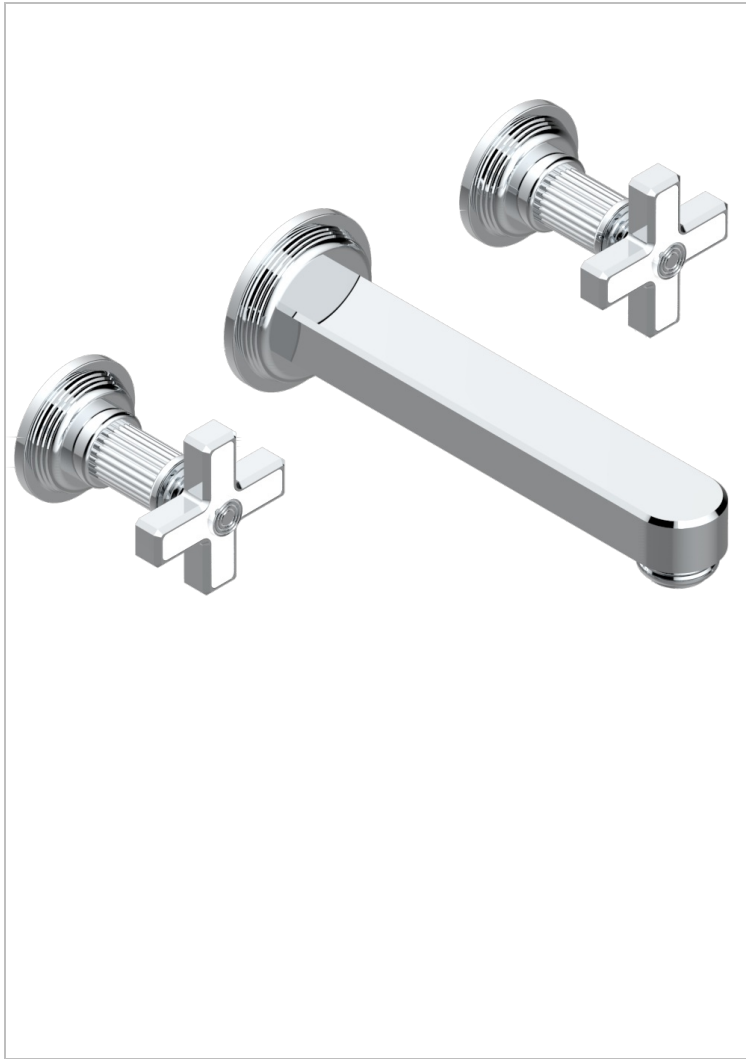

GRAND CENTRAL WHITE ONYX

U9R-41SGB

Trim only for wall mounted 3-hole bath mixer

THG[®]
PARIS

62032

17/01/2017

CARACTERÍSTICAS

- Grand central White Onyx
- Trim only for wall mounted 3-hole bath mixer

PRODUCTOS RELACIONADOS

- Ref. G00-40AC Rough parts for wall mounted 3 hole mixer, cross handle version
- Ref. G00-40AM Rough parts for wall mounted 3 hole mixer, lever handle version

ACABADOS DISPONIBLES

Bronce claro - D01
Cerámica negra mate - D30
Cobre viejo mate - H07
Cromo - A02
Cromo mate - C02
Dorado - F01

Dorado mate - F07
Dorado pálido - F30
Dorado pálido mate (sin barniz) - F31
Natural smoked Brass - A13
Níquel - B01
Níquel mate - C01

Níquel viejo - H28
Pvd blush - H62
Pvd blush mate - H60
Pvd color latón - H49
Pvd color latón mate - H50
Pvd color níquel - H55

Pvd color níquel mate - H56
Pvd color oro - H52
Pvd color oro mate - H53
Pvd grafito - H64
Pvd grafito mate - H65
Pvd marrón bronce - F33