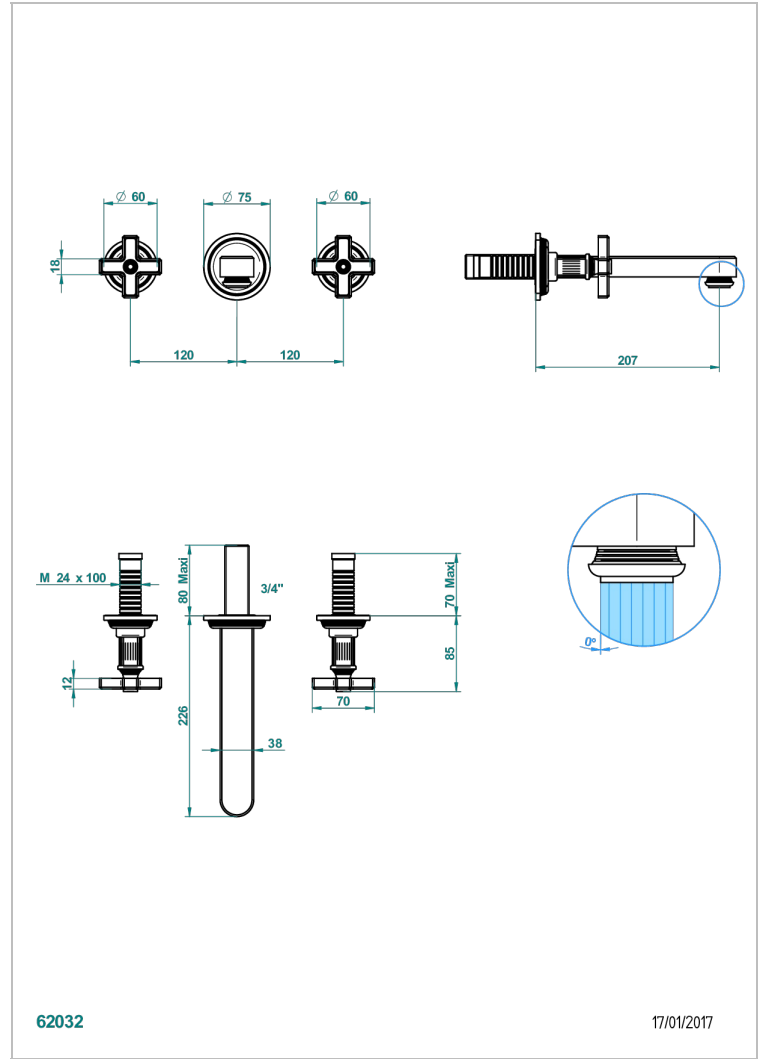

GRAND CENTRAL WHITE ONYX

U9R-41SGB

Trim only for wall mounted 3-hole bath mixer

THG[®]
PARIS

62032

17/01/2017

CARACTERÍSTICAS

- Grand central White Onyx
- Trim only for wall mounted 3-hole bath mixer

PRODUCTOS RELACIONADOS

- Ref. G00-40AC Rough parts for wall mounted 3 hole mixer, cross handle version
- Ref. G00-40AM Rough parts for wall mounted 3 hole mixer, lever handle version

ACABADOS DISPONIBLES