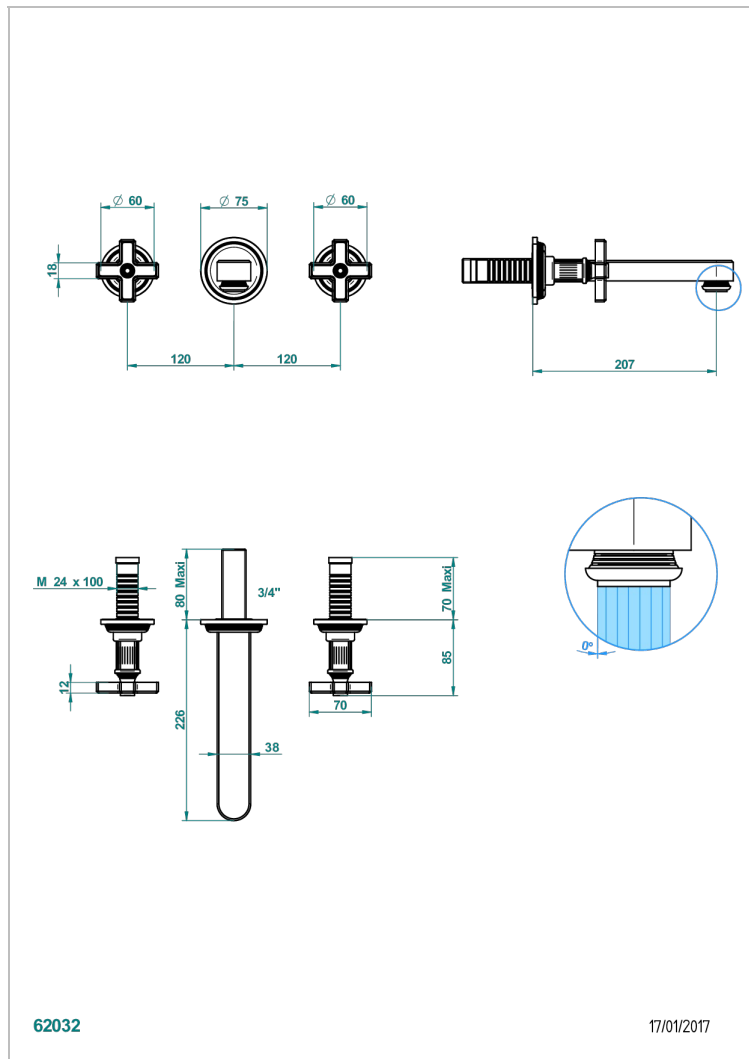

GRAND CENTRAL WHITE ONYX

U9R-41SGB

Trim only for wall mounted 3-hole bath mixer

THG[®]
PARIS

62032

17/01/2017

CHARACTERISTIC

- Grand central White Onyx
- Trim only for wall mounted 3-hole bath mixer

RELATED SKU'S

- Ref. G00-40AC Rough parts for wall mounted 3 hole mixer, cross handle version
- Ref. G00-40AM Rough parts for wall mounted 3 hole mixer, lever handle version

AVAILABLE FINITIONS

Antique nickel - H28
Black ceram - D30
Blush PVD - H62
Brass color PVD - H49
Brown bronze color PVD - F33
Gold color PVD - H52