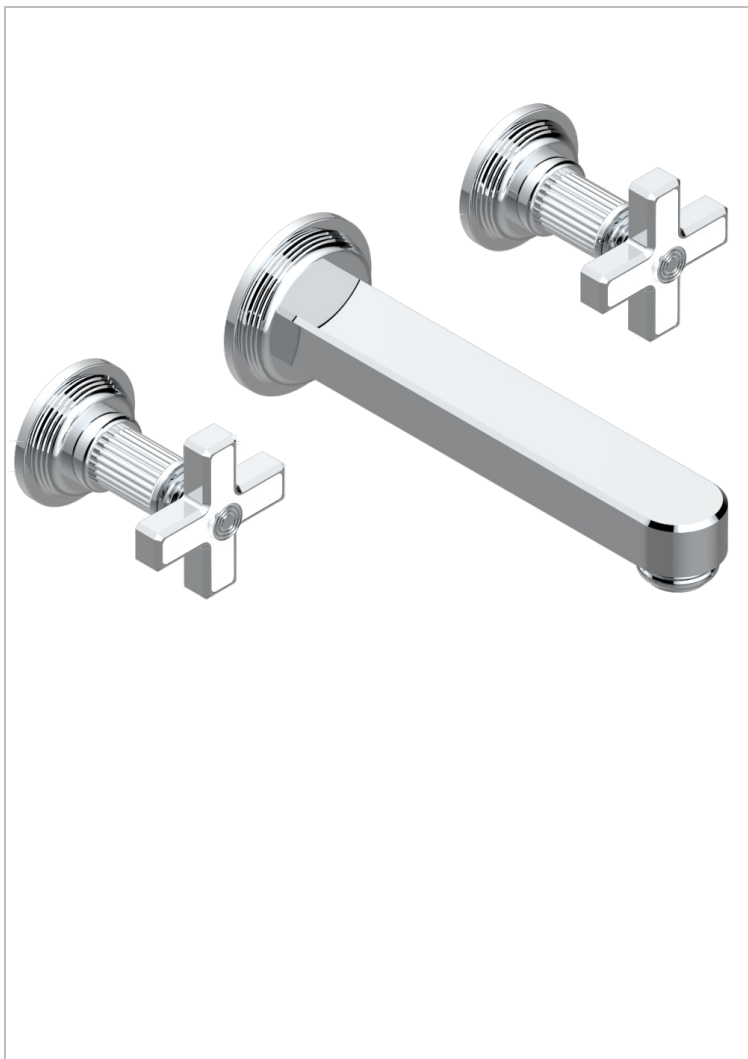

GRAND CENTRAL WHITE ONYX

U9R-41SGB

Trim only for wall mounted 3-hole bath mixer

THG[®]
PARIS

62032

17/01/2017

CHARACTERISTIC

- Grand central White Onyx
- Trim only for wall mounted 3-hole bath mixer

RELATED SKU'S

- Ref. G00-40AC Rough parts for wall mounted 3 hole mixer, cross handle version
- Ref. G00-40AM Rough parts for wall mounted 3 hole mixer, lever handle version

AVAILABLE FINITIONS

Antique nickel - H28
Black ceram - D30
Blush PVD - H62
Brass color PVD - H49
Brown bronze color PVD - F33
Gold color PVD - H52

Natural smoked Brass - A13
Nickel color PVD - H55
Polished chrome (color finish) - A02
Polished gold (color finish) - F01
Polished nickel - B01
Soft gold - F30

Soft matt gold - F31
Umber PVD - H66
Varnished matt antique red copper (color finish) - H07