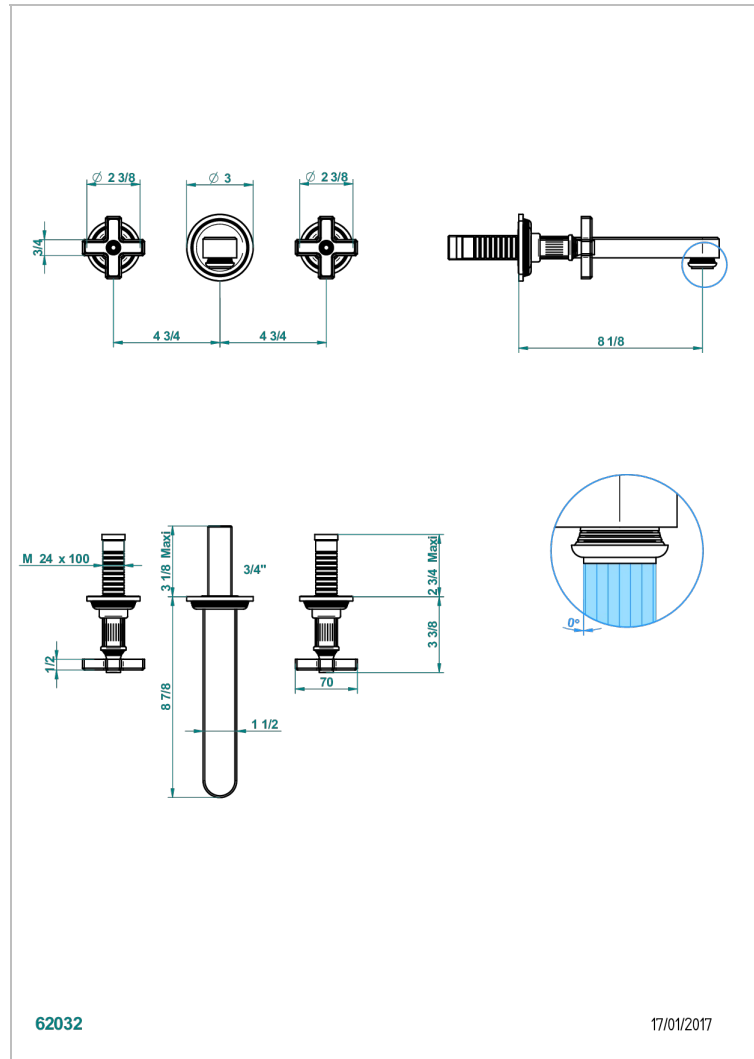

# GRAND CENTRAL WHITE ONYX

U9R-41SGB

Trim only for wall mounted 3-hole bath mixer

## CHARACTERISTIC

- Grand central White Onyx
- Trim only for wall mounted 3-hole bath mixer

## RELATED SKU'S

- Ref. G00-40AC Rough parts for wall mounted 3 hole mixer, cross handle version
- Ref. G00-40AM Rough parts for wall mounted 3 hole mixer, lever handle version