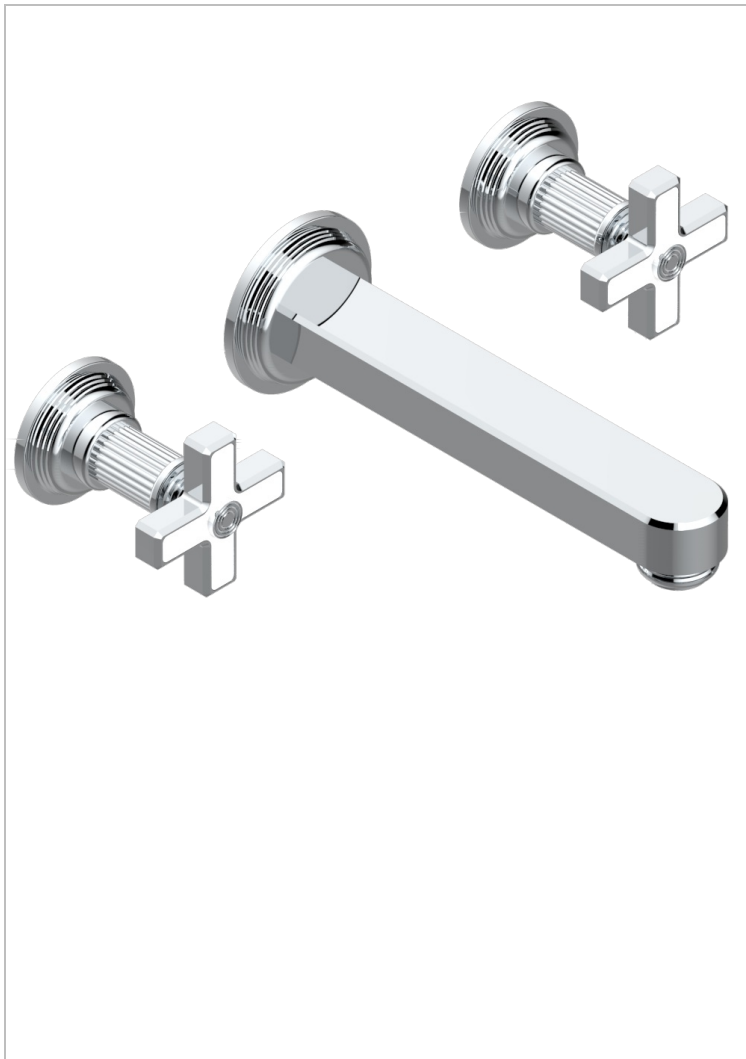

# GRAND CENTRAL WHITE ONYX

U9R-41SGB

Trim only for wall mounted 3-hole bath mixer

## CHARACTERISTIC

- Grand central White Onyx
- Trim only for wall mounted 3-hole bath mixer

## RELATED SKU'S

- Ref. G00-40AC Rough parts for wall mounted 3 hole mixer, cross handle version
- Ref. G00-40AM Rough parts for wall mounted 3 hole mixer, lever handle version

## AVAILABLE FINITIONS

Antique nickel - H28  
Black ceram - D30  
Blush PVD - H62  
Brass color PVD - H49  
Brown bronze color PVD - F33  
Gold color PVD - H52

Graphite PVD - H64  
Lacquered light bronze - D01  
Matt Umber PVD - H67  
Matt blush PVD - H60  
Matt brass color PVD - H50  
Matt brown bronze color PVD - F34