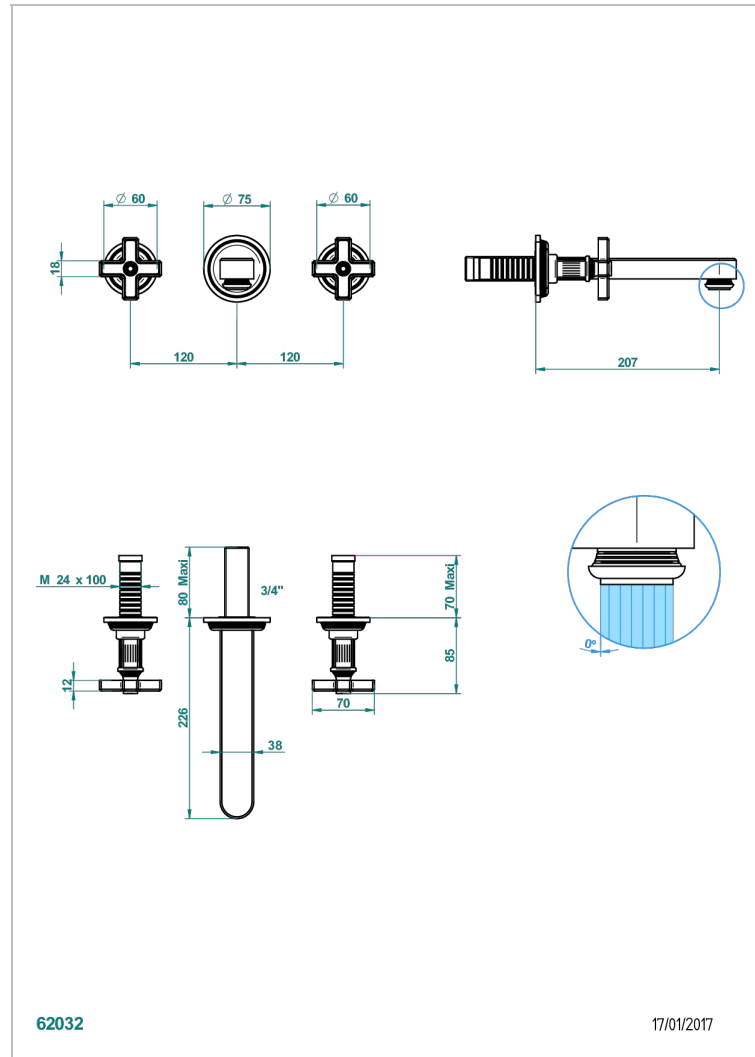

GRAND CENTRAL WHITE ONYX

U9R-41SGB

Trim only for wall mounted 3-hole bath mixer

THG[®]
PARIS

CARACTERÍSTICAS

- Grand central White Onyx
- Trim only for wall mounted 3-hole bath mixer

PRODUCTOS RELACIONADOS

- Ref. G00-40AC Rough parts for wall mounted 3 hole mixer, cross handle version
- Ref. G00-40AM Rough parts for wall mounted 3 hole mixer, lever handle version