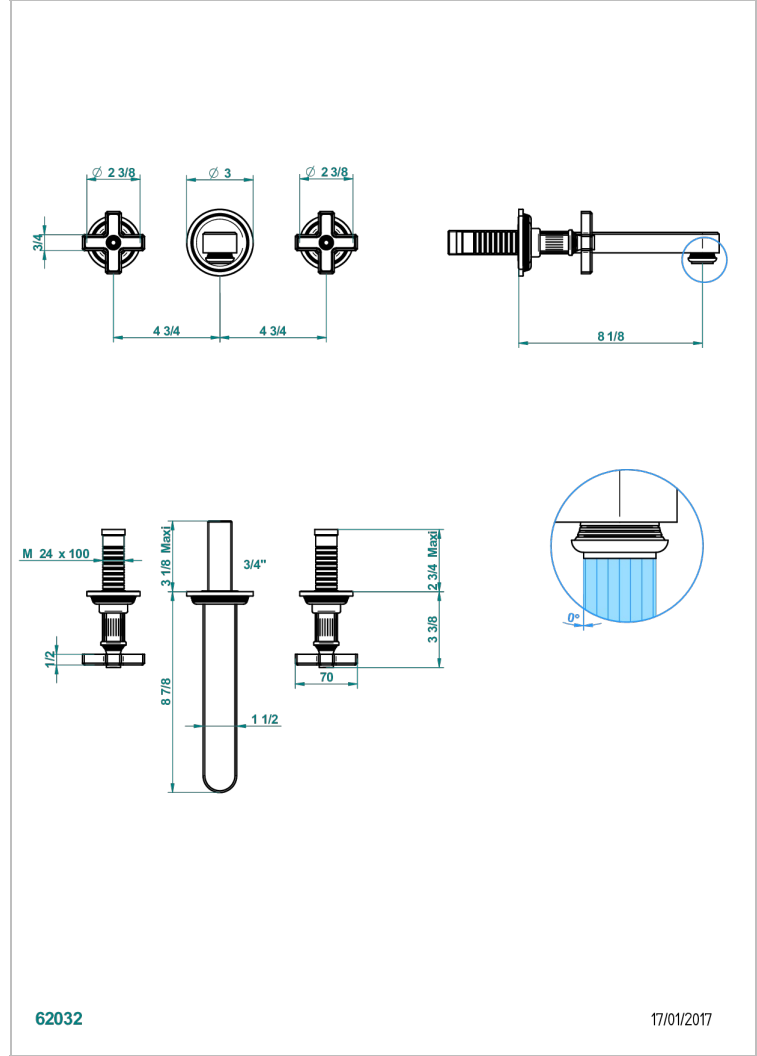

# GRAND CENTRAL WHITE ONYX

U9R-41SGB

Trim only for wall mounted 3-hole bath mixer

THG<sup>®</sup>  
PARIS

62032

17/01/2017

## CARACTERÍSTICAS

- Grand central White Onyx
- Trim only for wall mounted 3-hole bath mixer

## PRODUCTOS RELACIONADOS

- Ref. G00-40AC Rough parts for wall mounted 3 hole mixer, cross handle version
- Ref. G00-40AM Rough parts for wall mounted 3 hole mixer, lever handle version