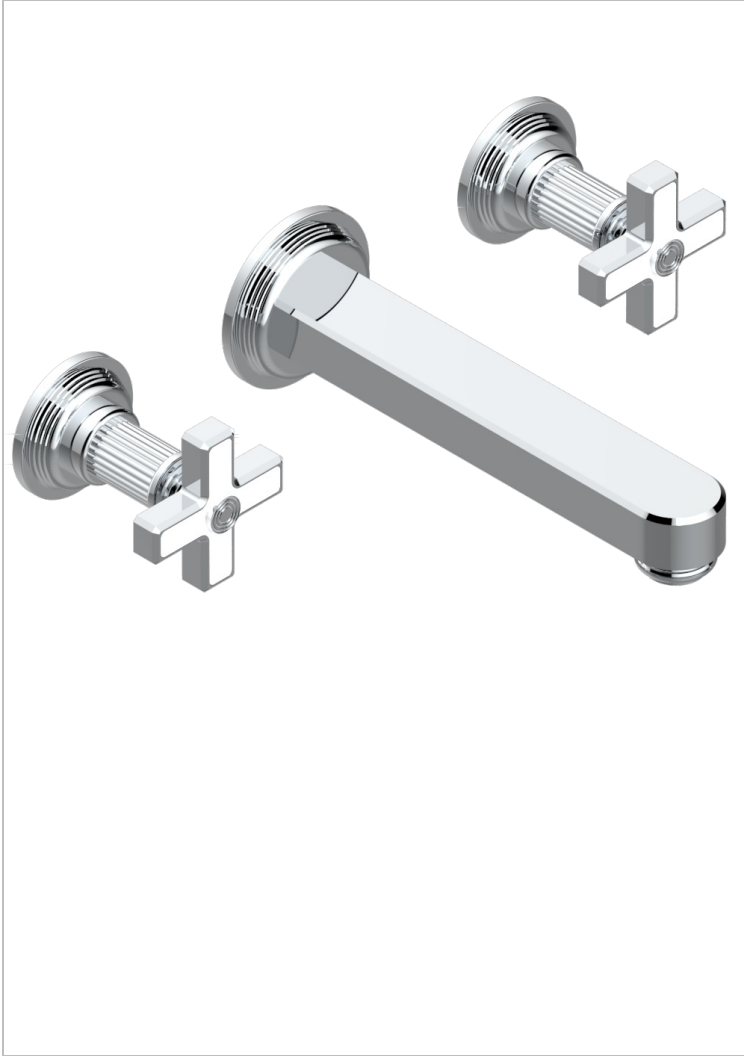

# GRAND CENTRAL WHITE ONYX

U9R-41SGB

Trim only for wall mounted 3-hole bath mixer

THG<sup>®</sup>  
PARIS

62032

17/01/2017

## CARACTERÍSTICAS

- Grand central White Onyx
- Trim only for wall mounted 3-hole bath mixer

## PRODUCTOS RELACIONADOS

- Ref. G00-40AC Rough parts for wall mounted 3 hole mixer, cross handle version
- Ref. G00-40AM Rough parts for wall mounted 3 hole mixer, lever handle version

Níquel viejo - H28  
Pvd blush - H62  
Pvd blush mate - H60  
Pvd color latón - H49  
Pvd color latón mate - H50  
Pvd color níquel - H55

Pvd color níquel mate - H56  
Pvd color oro - H52  
Pvd color oro mate - H53  
Pvd grafito - H64  
Pvd grafito mate - H65  
Pvd marrón bronce - F33