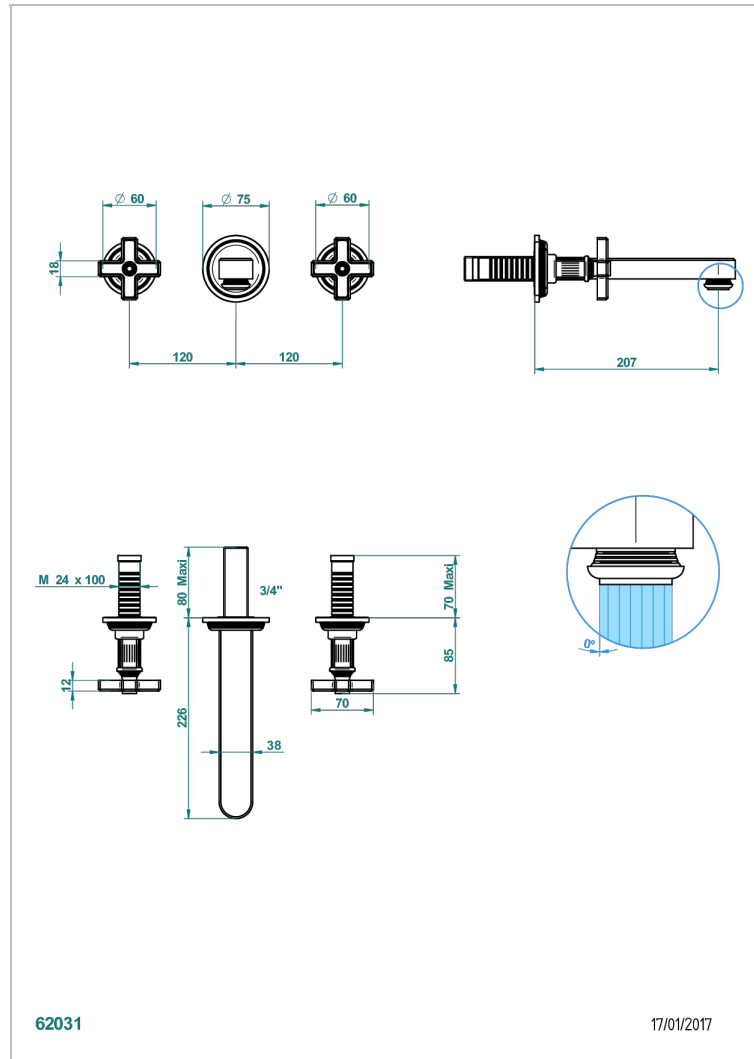

# GRAND CENTRAL BLACK ONYX

U9M-41SGB

Trim for wall mounted 3-hole bath set only

THG<sup>®</sup>  
PARIS

62031

17/01/2017

## CHARACTERISTIC

- Grand central Black Onyx
- Trim for wall mounted 3-hole bath set only

## RELATED SKU'S

- Ref. G00-40AM/US Rough parts for wall set (one counter clockwise and one clockwise cartridges)