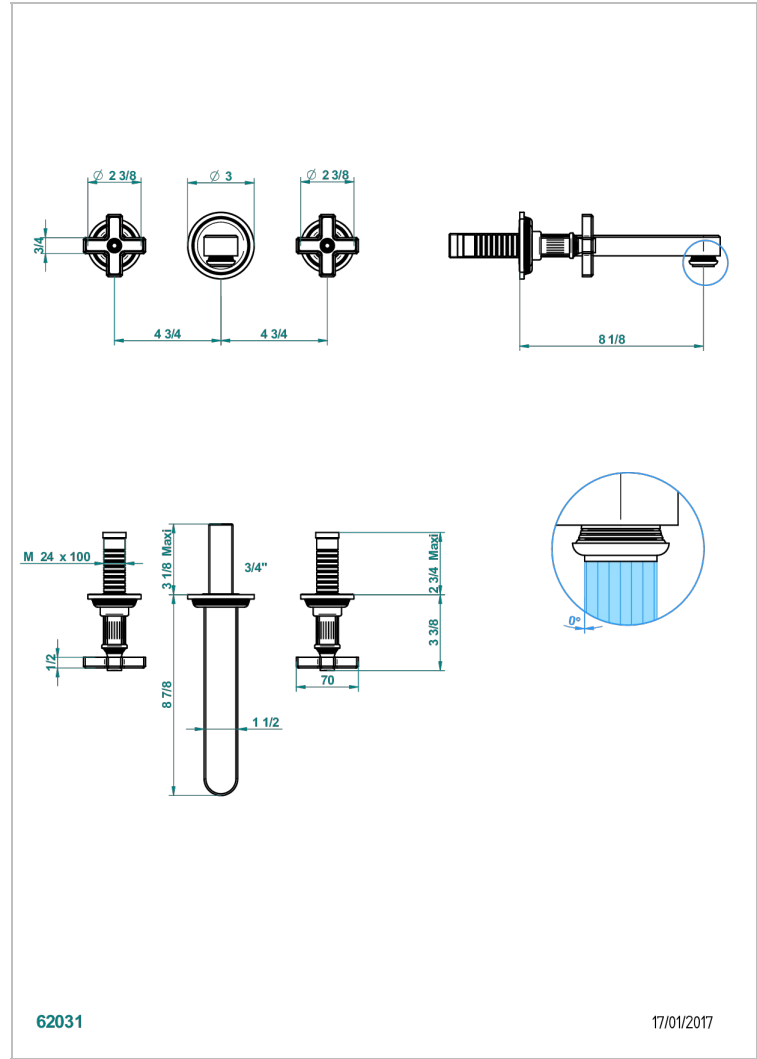

# GRAND CENTRAL BLACK ONYX

U9M-41SGB

Trim for wall mounted 3-hole bath set only

## CHARACTERISTIC

- Grand central Black Onyx
- Trim for wall mounted 3-hole bath set only

## RELATED SKU'S

- Ref. G00-40AM/US Rough parts for wall set (one counter clockwise and one clockwise cartridges)