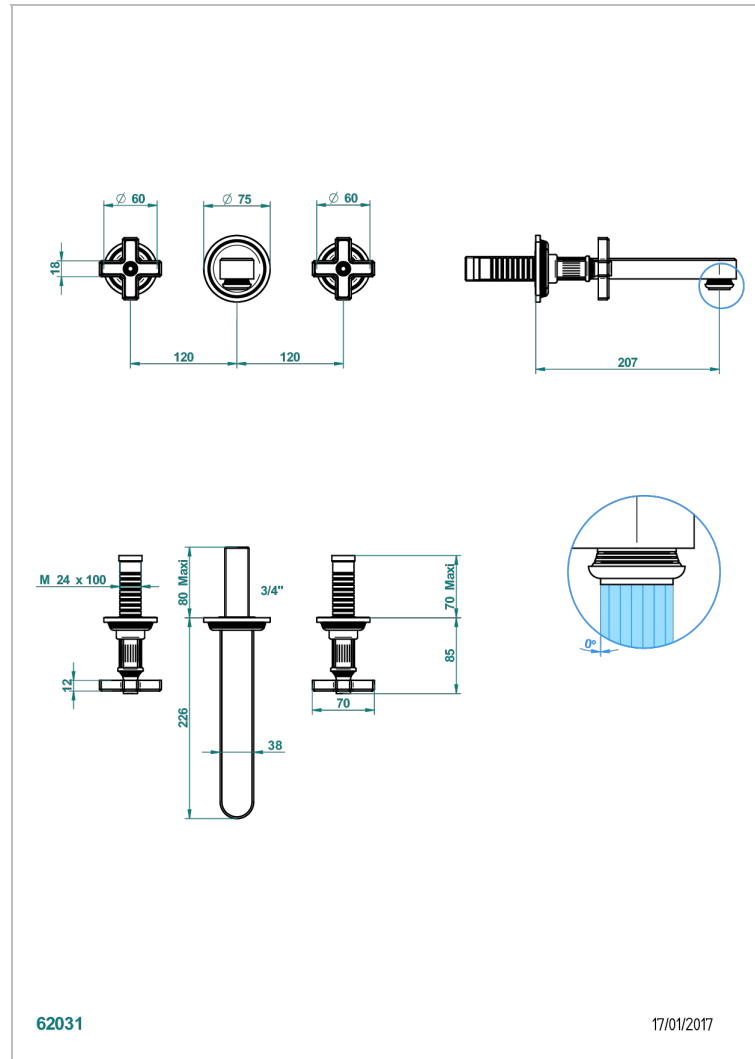

# GRAND CENTRAL BLACK ONYX

U9M-41SGB

Trim only for wall mounted 3-hole bath mixer

62031

17/01/2017

## CHARACTERISTIC

- Grand central Black Onyx
- Trim only for wall mounted 3-hole bath mixer

## RELATED SKU'S

- Ref. G00-40AC Rough parts for wall mounted 3 hole mixer, cross handle version
- Ref. G00-40AM Rough parts for wall mounted 3 hole mixer, lever handle version