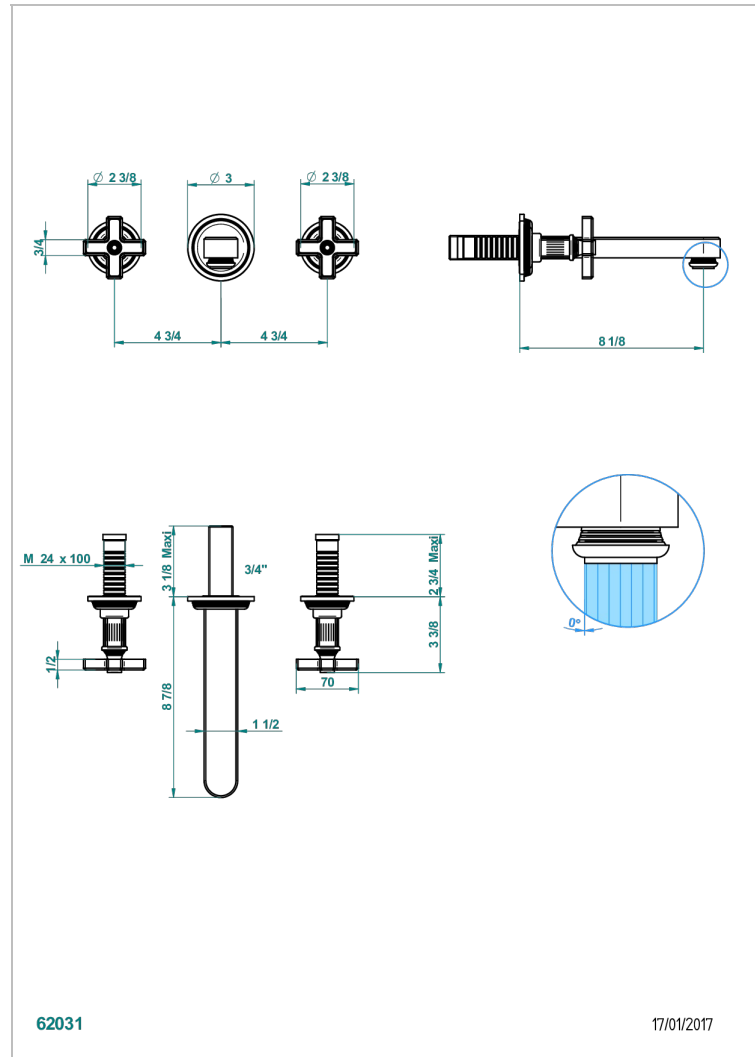

GRAND CENTRAL BLACK ONYX

U9M-41SGB

Trim only for wall mounted 3-hole bath mixer

62031

17/01/2017

CHARACTERISTIC

- Grand central Black Onyx
- Trim only for wall mounted 3-hole bath mixer

RELATED SKU'S

- Ref. G00-40AC Rough parts for wall mounted 3 hole mixer, cross handle version
- Ref. G00-40AM Rough parts for wall mounted 3 hole mixer, lever handle version

AVAILABLE FINITIONS

Antique nickel - H28
Black ceram - D30
Blush PVD - H62
Brass color PVD - H49
Brown bronze color PVD - F33
Gold color PVD - H52