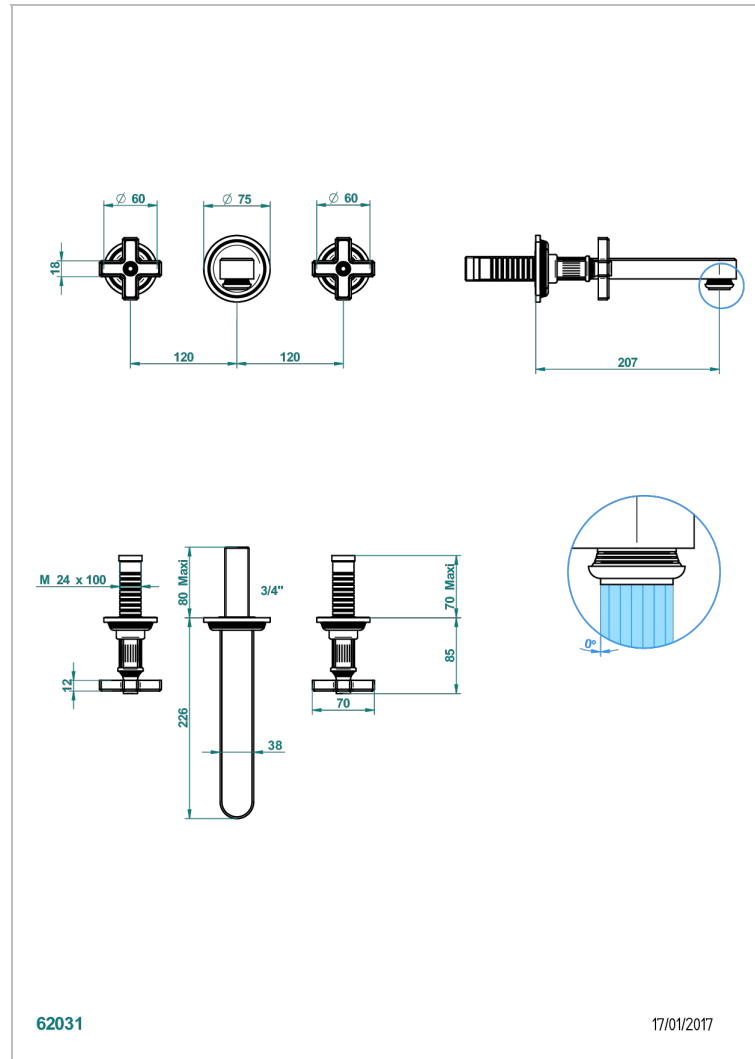

GRAND CENTRAL BLACK ONYX

U9M-41SGB

Trim only for wall mounted 3-hole bath mixer

62031

17/01/2017

CHARACTERISTIC

- Grand central Black Onyx
- Trim only for wall mounted 3-hole bath mixer

RELATED SKU'S

- Ref. G00-40AC Rough parts for wall mounted 3 hole mixer, cross handle version
- Ref. G00-40AM Rough parts for wall mounted 3 hole mixer, lever handle version

AVAILABLE FINITIONS

Antique nickel - H28
Black ceram - D30
Blush PVD - H62
Brass color PVD - H49
Brown bronze color PVD - F33
Gold color PVD - H52