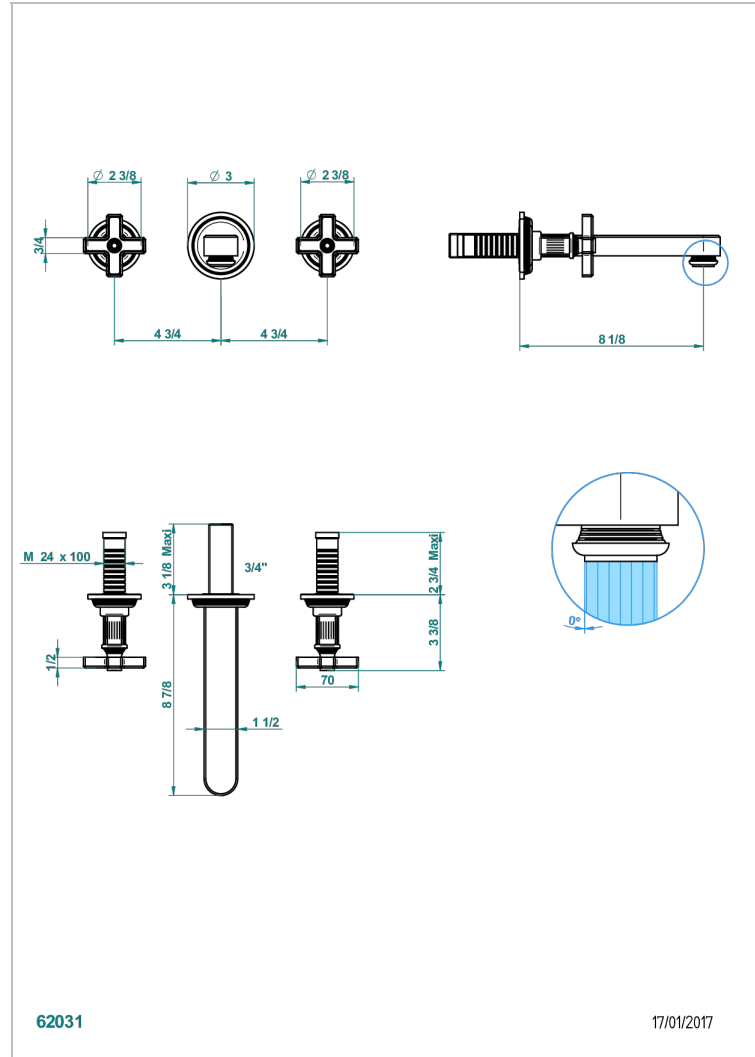

GRAND CENTRAL BLACK ONYX

U9M-41SGB

Trim only for wall mounted 3-hole bath mixer

CHARACTERISTIC

- Grand central Black Onyx
- Trim only for wall mounted 3-hole bath mixer

RELATED SKU'S

- Ref. G00-40AC Rough parts for wall mounted 3 hole mixer, cross handle version
- Ref. G00-40AM Rough parts for wall mounted 3 hole mixer, lever handle version

AVAILABLE FINITIONS

Antique nickel - H28
Black ceram - D30
Blush PVD - H62
Brass color PVD - H49
Brown bronze color PVD - F33
Gold color PVD - H52

Graphite PVD - H64
Lacquered light bronze - D01
Matt Umber PVD - H67
Matt blush PVD - H60
Matt brass color PVD - H50
Matt brown bronze color PVD - F34