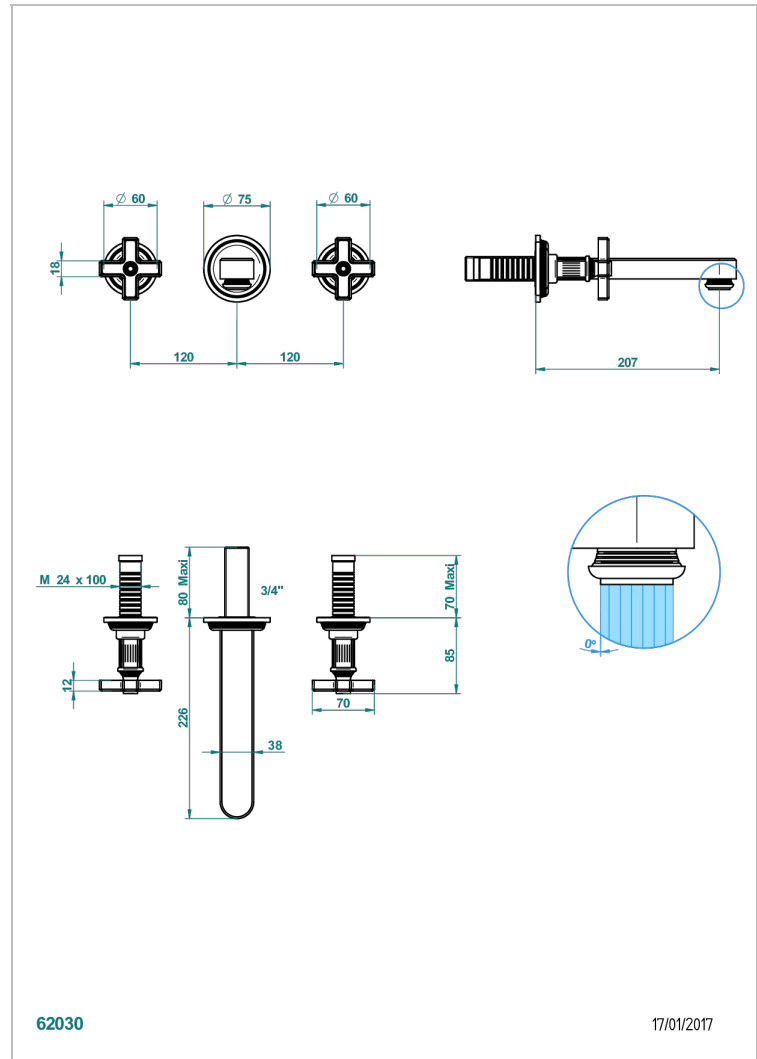

GRAND CENTRAL METAL

U9K-41SGB

Trim for wall mounted 3-hole bath set only

THG[®]
PARIS

62030

17/01/2017

CHARACTERISTIC

- Grand central Metal
- Trim for wall mounted 3-hole bath set only

RELATED SKU'S

- Ref. G00-40AM/US Rough parts for wall set (one counter clockwise and one clockwise cartridges)

AVAILABLE FINITIONS

Black ceram - D30
Blush PVD - H62
Brass color PVD - H49
Brown bronze color PVD - F33
Chrome polished - A02
Copper antique matt, coated - H07