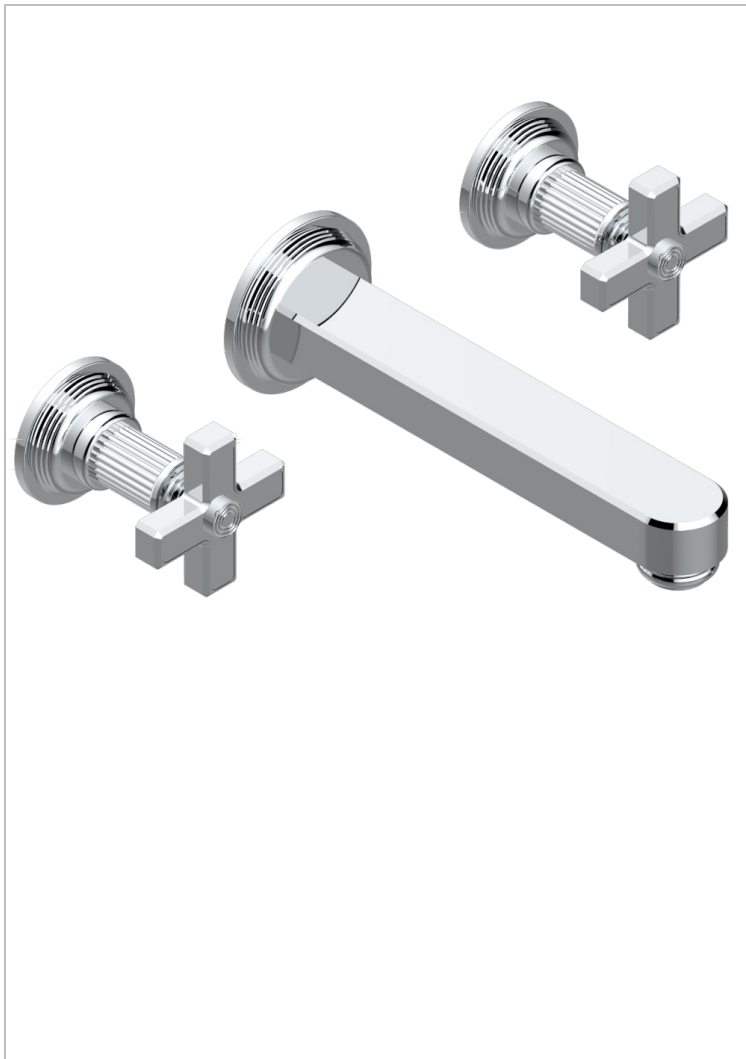

GRAND CENTRAL METAL

U9K-41SGB

Trim for wall mounted 3-hole bath set only

THG[®]
PARIS

62030

17/01/2017

CHARACTERISTIC

- Grand central Metal
- Trim for wall mounted 3-hole bath set only

RELATED SKU'S

- Ref. G00-40AM/US Rough parts for wall set (one counter clockwise and one clockwise cartridges)

AVAILABLE FINITIONS

Black ceram - D30
Blush PVD - H62
Brass color PVD - H49
Brown bronze color PVD - F33
Chrome polished - A02
Copper antique matt, coated - H07

Matt nickel (American satin) - C01
Matt nickel color PVD - H56
Natural smoked Brass - A13
Nickel antique / Sovereign - H28
Nickel color PVD - H55
Nickel polished - B01

Polished chrome with gold inlay - GA1
Soft gold - F30
Soft matt gold - F31
Umber PVD - H66