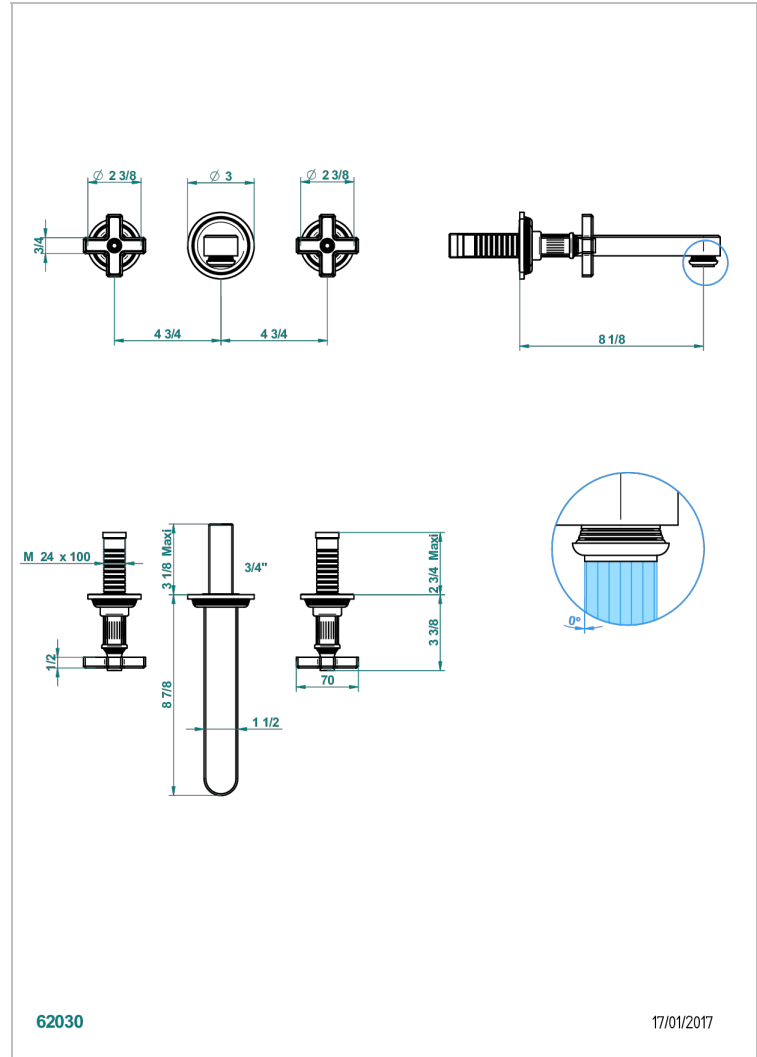

GRAND CENTRAL METAL

U9K-41SGB

Trim for wall mounted 3-hole bath set only

THG[®]
PARIS

CHARACTERISTIC

- Grand central Metal
- Trim for wall mounted 3-hole bath set only

RELATED SKU'S

- Ref. G00-40AM/US Rough parts for wall set (one counter clockwise and one clockwise cartridges)