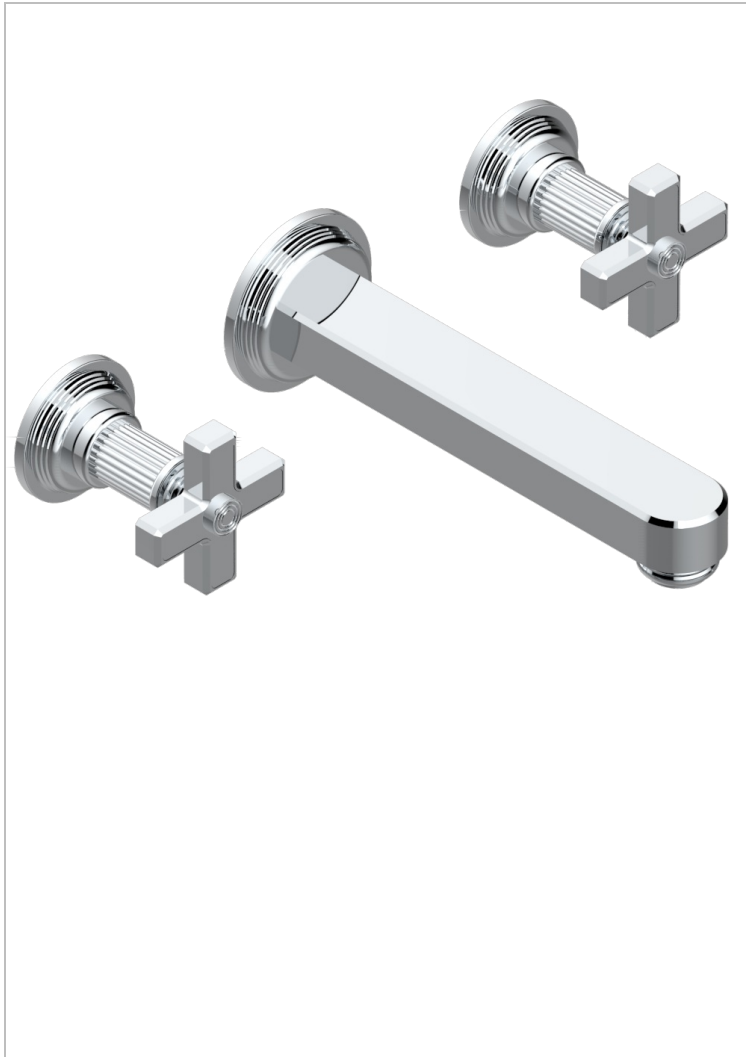

GRAND CENTRAL METAL

U9K-41SGB

Trim for wall mounted 3-hole bath set only

THG[®]
PARIS

CHARACTERISTIC

- Grand central Metal
- Trim for wall mounted 3-hole bath set only

RELATED SKU'S

- Ref. G00-40AM/US Rough parts for wall set (one counter clockwise and one clockwise cartridges)

AVAILABLE FINITIONS

Black ceram - D30
Blush PVD - H62
Brass color PVD - H49
Brown bronze color PVD - F33
Chrome polished - A02
Copper antique matt, coated - H07

Gold color PVD - H52
Gold mat - F07
Gold polished - F01
Graphite PVD - H64
Light coated bronze - D01
Matt Umber PVD - H67

Matt blush PVD - H60
Matt brass color PVD - H50
Matt brown bronze color PVD - F34
Matt chrome (American satin) - C02
Matt gold color PVD - H53
Matt graphite PVD - H65

Matt nickel (American satin) - C01
Matt nickel color PVD - H56
Natural smoked Brass - A13
Nickel antique / Sovereign - H28
Nickel color PVD - H55
Nickel polished - B01

Polished chrome with gold inlay - GA1
Soft gold - F30
Soft matt gold - F31
Umber PVD - H66