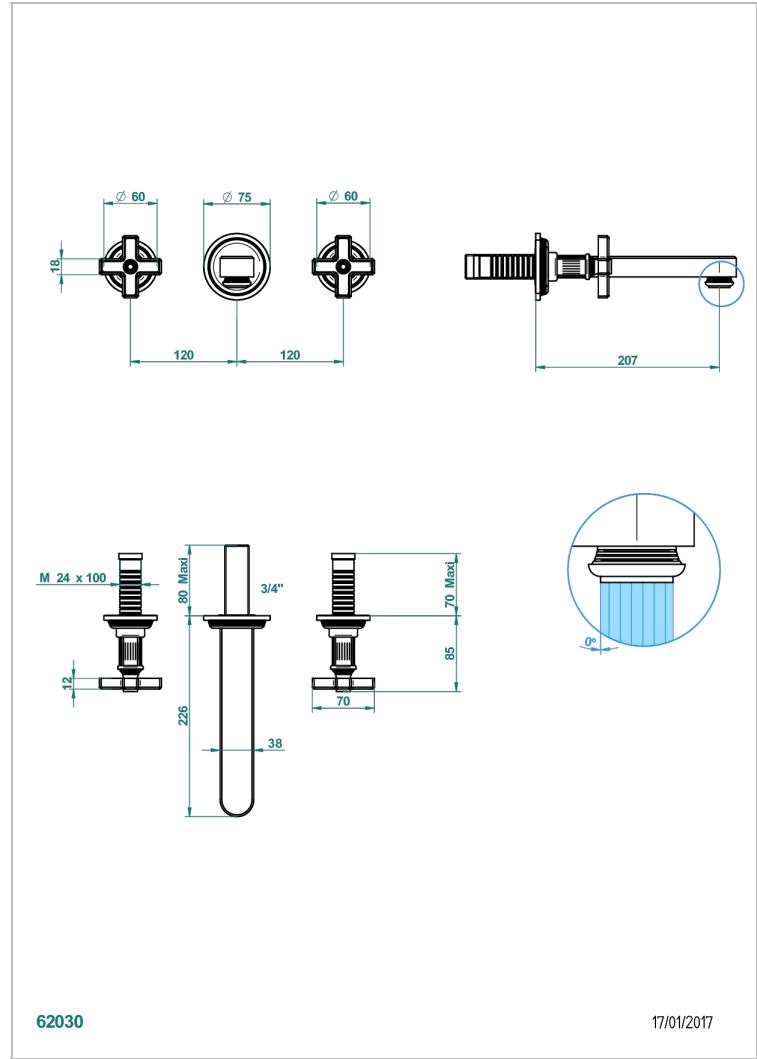

GRAND CENTRAL METAL

U9K-41SGB

Trim only for wall mounted 3-hole bath mixer

THG[®]
PARIS

CARACTERÍSTICAS

- Grand central Metal
- Trim only for wall mounted 3-hole bath mixer

PRODUCTOS RELACIONADOS

- Ref. G00-40AC Rough parts for wall mounted 3 hole mixer, cross handle version
- Ref. G00-40AM Rough parts for wall mounted 3 hole mixer, lever handle version