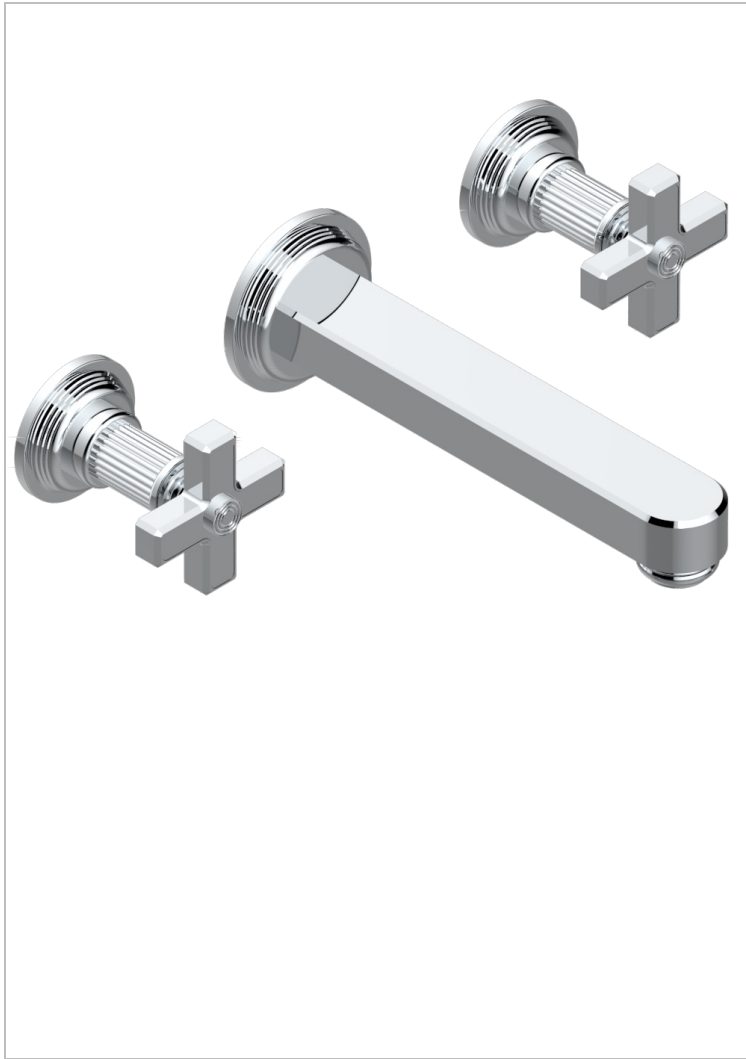

GRAND CENTRAL METAL

U9K-41SGB

Trim only for wall mounted 3-hole bath mixer

THG[®]
PARIS

CARACTERÍSTICAS

- Grand central Metal
- Trim only for wall mounted 3-hole bath mixer

PRODUCTOS RELACIONADOS

- Ref. G00-40AC Rough parts for wall mounted 3 hole mixer, cross handle version
- Ref. G00-40AM Rough parts for wall mounted 3 hole mixer, lever handle version

ACABADOS DISPONIBLES

Bronce claro - D01
Cerámica negra mate - D30
Cobre viejo mate - H07
Cromo - A02
Cromo mate - C02
Dorado - F01

Dorado mate - F07
Dorado pálido - F30
Dorado pálido mate (sin barniz) - F31
Natural smoked Brass - A13
Níquel - B01
Níquel mate - C01

Níquel viejo - H28
Polished chrome with gold inlay - GA1
Pvd blush - H62
Pvd blush mate - H60
Pvd color latón - H49
Pvd color latón mate - H50

Pvd color níquel - H55
Pvd color níquel mate - H56
Pvd color oro - H52
Pvd color oro mate - H53
Pvd grafito - H64
Pvd grafito mate - H65