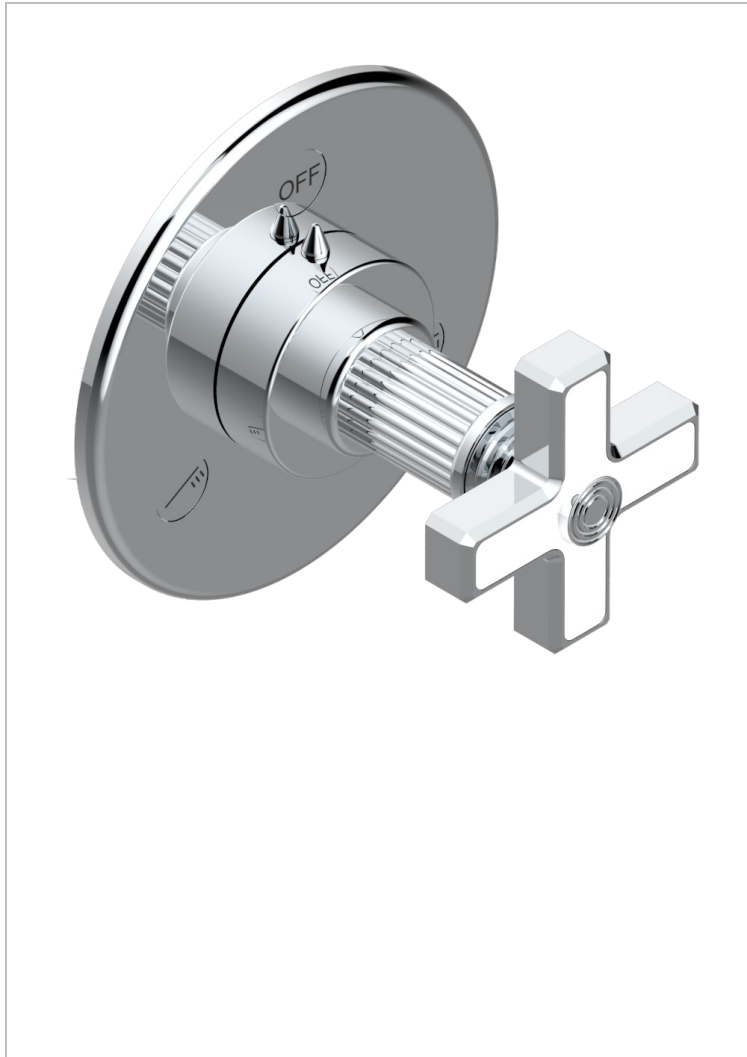

# GRAND CENTRAL WHITE ONYX

U9R-48M2SB

Trim for wall mounted diverter - 2 ways ref.48M2 & 3 ways ref.49M3

## CHARACTERISTIC

- Grand central White Onyx
- Trim for wall mounted diverter - 2 ways ref.48M2 & 3 ways ref.49M3

## RELATED SKU'S

- Ref. G00-48M2SOUSA Wall mounted 3-way diverter with ceramic cartridge for concealed installation- 1 inlet 3/4" and 2 outlets 1/2" without shared ports no stop position - no trim
- Ref. G00-48M2SPSUSA Wall mounted 3-way diverter with ceramic cartridge for concealed installation- 1 inlet 3/4" and 2 outlets 1/2" with positive top, no shared ports - no trim
- Ref. G00-49M3SPSUSA Wall mounted 4-way diverter with ceramic cartridge for concealed installation- 1 inlet 3/4" and 3 outlets 1/2" with positive top, no shared ports - no trim