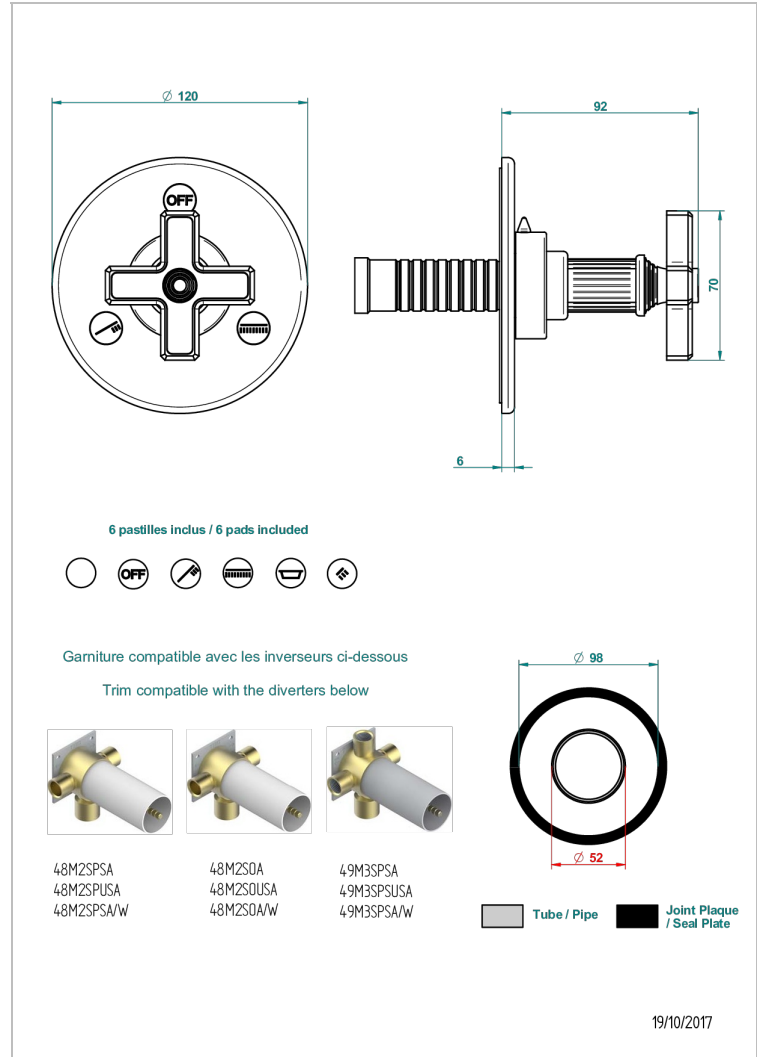

# GRAND CENTRAL WHITE ONYX

U9R-48M2SB

Trim for wall mounted diverter - 2 ways ref.48M2 & 3 ways ref.49M3

## CHARACTERISTIC

- Grand central White Onyx
- Trim for wall mounted diverter - 2 ways ref.48M2 & 3 ways ref.49M3

## RELATED SKU'S

- Ref. G00-48M2SOUSA Wall mounted 3-way diverter with ceramic cartridge for concealed installation- 1 inlet 3/4" and 2 outlets 1/2" without shared ports no stop position - no trim
- Ref. G00-48M2SPSUSA Wall mounted 3-way diverter with ceramic cartridge for concealed installation- 1 inlet 3/4" and 2 outlets 1/2" with positive top, no shared ports - no trim
- Ref. G00-49M3SPSUSA Wall mounted 4-way diverter with ceramic cartridge for concealed installation- 1 inlet 3/4" and 3 outlets 1/2" with positive top, no shared ports - no trim