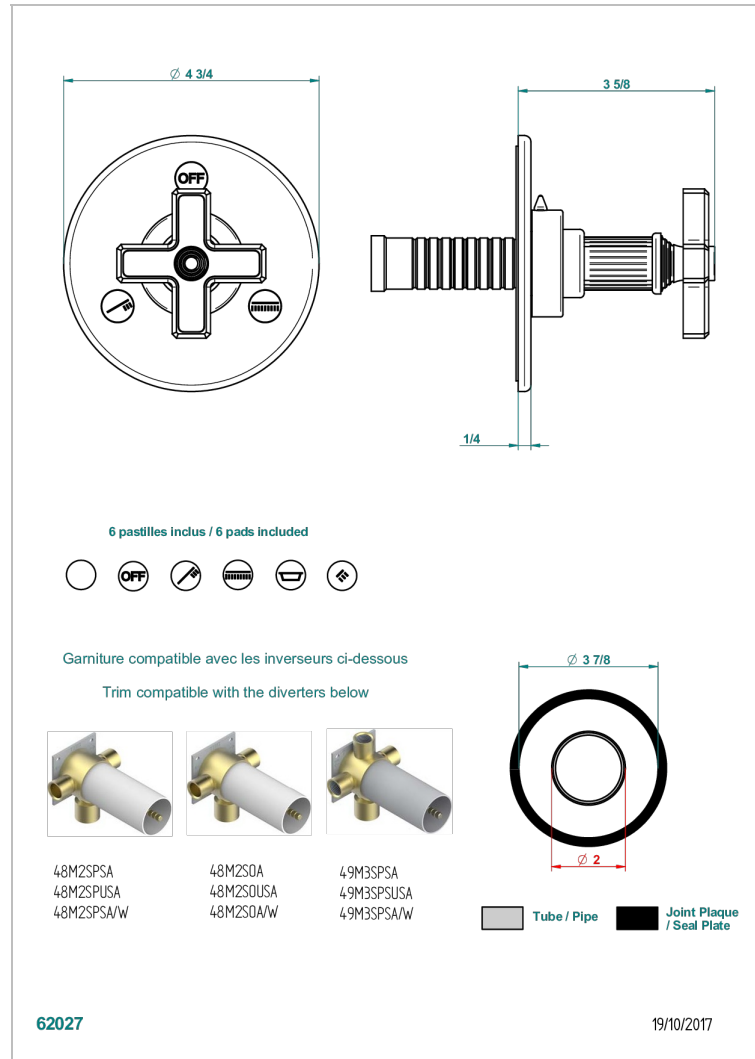

# GRAND CENTRAL WHITE ONYX

U9R-48M2SB

Trim for wall mounted diverter - 2 ways ref.48M2 & 3 ways ref.49M3

## CHARACTERISTIC

- Grand central White Onyx
- Trim for wall mounted diverter - 2 ways ref.48M2 & 3 ways ref.49M3

## RELATED SKU'S

- Ref. G00-48M2SOUSA Wall mounted 3-way diverter with ceramic cartridge for concealed installation- 1 inlet 3/4" and 2 outlets 1/2" without shared ports no stop position - no trim
- Ref. G00-48M2SPSUSA Wall mounted 3-way diverter with ceramic cartridge for concealed installation- 1 inlet 3/4" and 2 outlets 1/2" with positive top, no shared ports - no trim
- Ref. G00-49M3SPSUSA Wall mounted 4-way diverter with ceramic cartridge for concealed installation- 1 inlet 3/4" and 3 outlets 1/2" with positive top, no shared ports - no trim