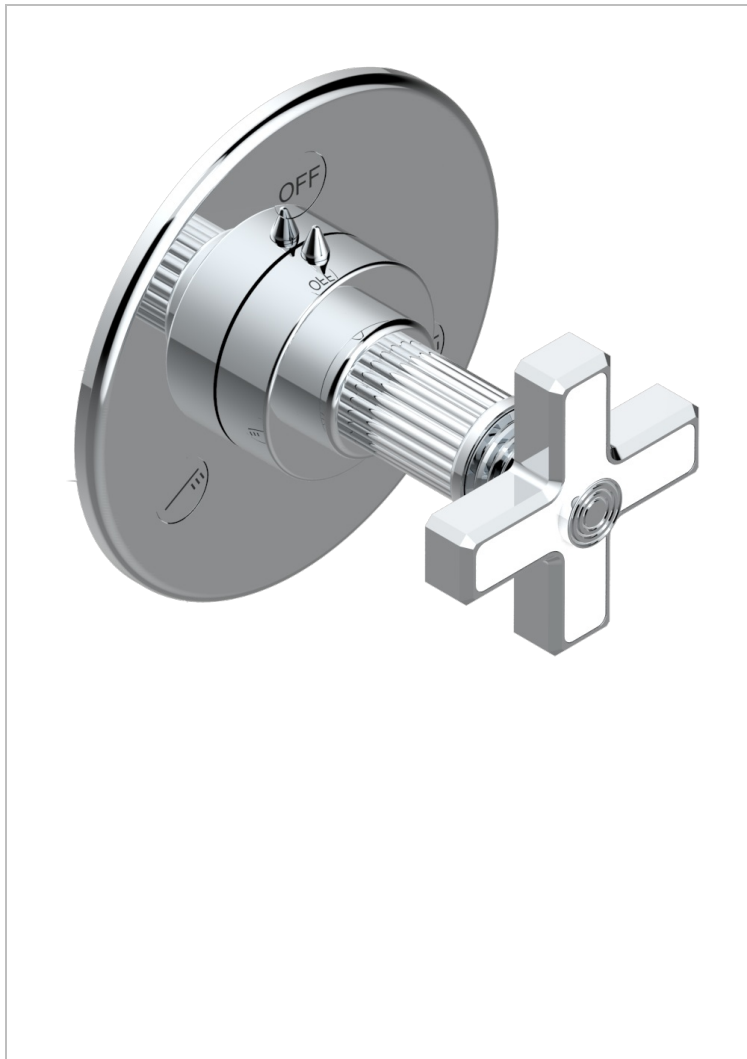

# GRAND CENTRAL WHITE ONYX

U9R-48M2SB

Trim for wall mounted diverter - 2 ways ref.48M2 & 3 ways ref.49M3

## CHARACTERISTIC

- Grand central White Onyx
- Trim for wall mounted diverter - 2 ways ref.48M2 & 3 ways ref.49M3

## RELATED SKU'S

- Ref. G00-48M2SOUSA Wall mounted 3-way diverter with ceramic cartridge for concealed installation- 1 inlet 3/4" and 2 outlets 1/2" without shared ports no stop position - no trim
- Ref. G00-48M2SPSUSA Wall mounted 3-way diverter with ceramic cartridge for concealed installation- 1 inlet 3/4" and 2 outlets 1/2" with positive top, no shared ports - no trim
- Ref. G00-49M3SPSUSA Wall mounted 4-way diverter with ceramic cartridge for concealed installation- 1 inlet 3/4" and 3 outlets 1/2" with positive top, no shared ports - no trim