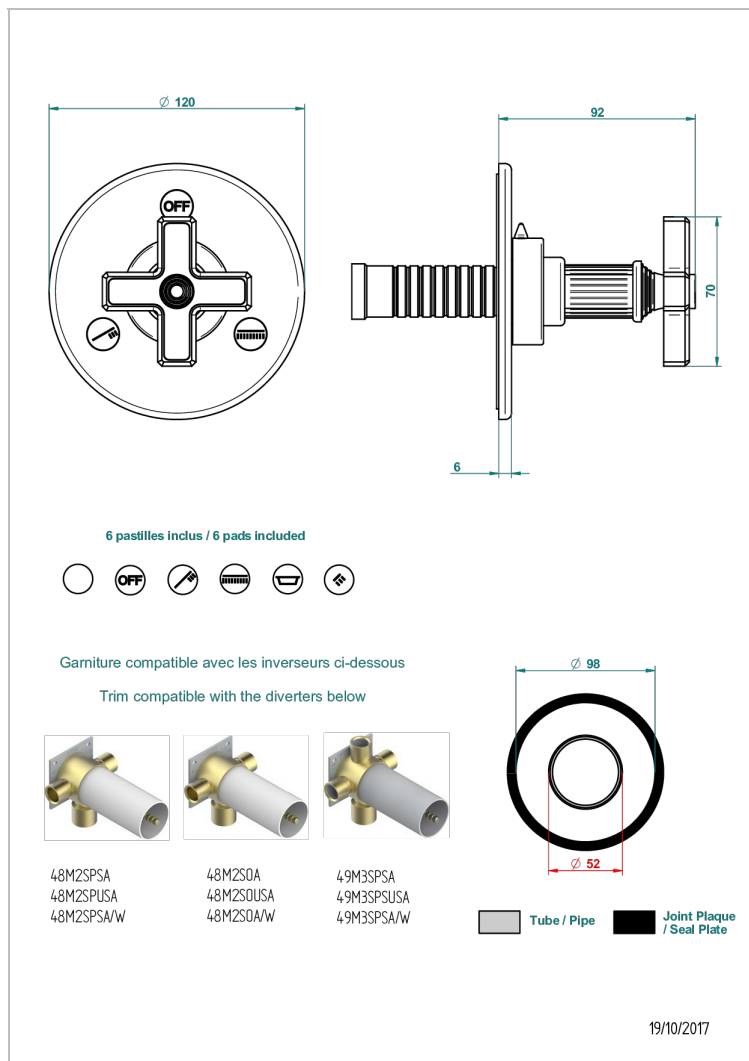

GRAND CENTRAL WHITE ONYX

U9R-48M2SB

Trim for wall mounted diverter, 2 ways - ref. 48M2 and 3 ways - ref. 49M3

CHARACTERISTIC

- Grand central White Onyx
- Trim for wall mounted diverter, 2 ways - ref. 48M2 and 3 ways - ref. 49M3

RELATED SKU'S

- Ref. G00-48M2SOA Wall mounted 3-way diverter with ceramic cartridge for concealed installation- 1 inlet 3/4" and 2 outlets 1/2" without stop position, without trim
- Ref. G00-48M2SPSA Wall mounted 3-way diverter with ceramic cartridge for concealed installation, 1 inlet 3/4" and 2 outlets 1/2" with stop position, without trim
- Ref. G00-49M3SPSA Wall mounted 4-way diverter with ceramic cartridge for concealed installation- 1 inlet 3/4" and 3 outlets 1/2" with stop position, without trim