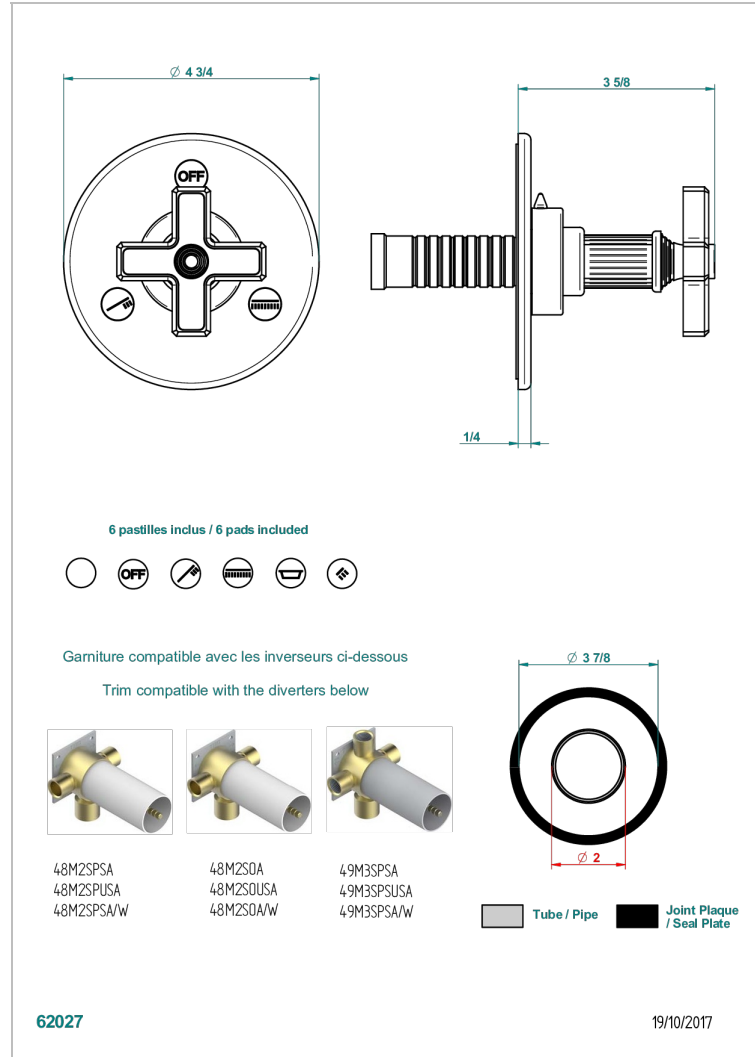

GRAND CENTRAL WHITE ONYX

U9R-48M2SB

Trim for wall mounted diverter, 2 ways - ref. 48M2 and 3 ways - ref. 49M3

CHARACTERISTIC

- Grand central White Onyx
- Trim for wall mounted diverter, 2 ways - ref. 48M2 and 3 ways - ref. 49M3

RELATED SKU'S

- Ref. G00-48M2SOA Wall mounted 3-way diverter with ceramic cartridge for concealed installation- 1 inlet 3/4" and 2 outlets 1/2" without stop position, without trim
- Ref. G00-48M2SPSA Wall mounted 3-way diverter with ceramic cartridge for concealed installation, 1 inlet 3/4" and 2 outlets 1/2" with stop position, without trim
- Ref. G00-49M3SPSA Wall mounted 4-way diverter with ceramic cartridge for concealed installation- 1 inlet 3/4" and 3 outlets 1/2" with stop position, without trim