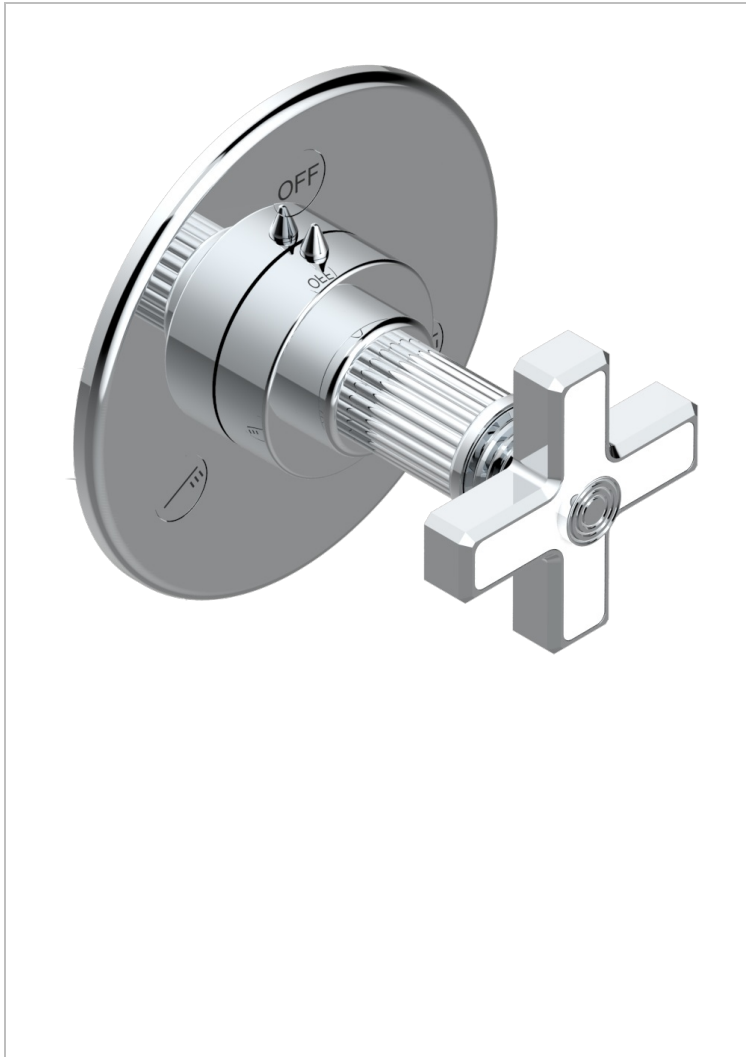

GRAND CENTRAL WHITE ONYX

U9R-48M2SB

Trim for wall mounted diverter, 2 ways - ref. 48M2 and 3 ways - ref. 49M3

CHARACTERISTIC

- Grand central White Onyx
- Trim for wall mounted diverter, 2 ways - ref. 48M2 and 3 ways - ref. 49M3

RELATED SKU'S

- Ref. G00-48M2SOA Wall mounted 3-way diverter with ceramic cartridge for concealed installation- 1 inlet 3/4" and 2 outlets 1/2" without stop position, without trim
- Ref. G00-48M2SPSA Wall mounted 3-way diverter with ceramic cartridge for concealed installation, 1 inlet 3/4" and 2 outlets 1/2" with stop position, without trim
- Ref. G00-49M3SPSA Wall mounted 4-way diverter with ceramic cartridge for concealed installation- 1 inlet 3/4" and 3 outlets 1/2" with stop position, without trim

AVAILABLE FINITIONS

Antique nickel - H28
Black ceram - D30
Blush PVD - H62
Brass color PVD - H49
Brown bronze color PVD - F33
Gold color PVD - H52

Graphite PVD - H64
Lacquered light bronze - D01
Matt Umber PVD - H67
Matt blush PVD - H60
Matt brass color PVD - H50
Matt brown bronze color PVD - F34