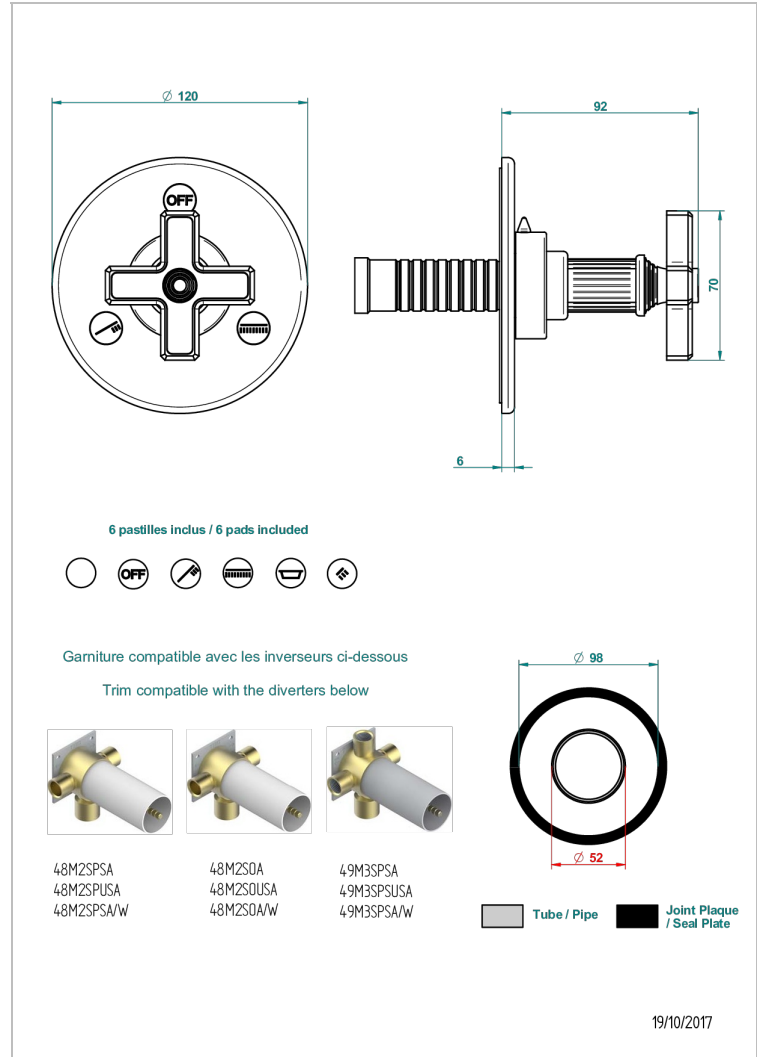

# GRAND CENTRAL BLACK ONYX

U9M-48M2SB

Trim for wall mounted diverter - 2 ways ref.48M2 & 3 ways ref.49M3

## CHARACTERISTIC

- Grand central Black Onyx
- Trim for wall mounted diverter - 2 ways ref.48M2 & 3 ways ref.49M3

## RELATED SKU'S

- Ref. G00-48M2SOUSA Wall mounted 3-way diverter with ceramic cartridge for concealed installation- 1 inlet 3/4" and 2 outlets 1/2" without shared ports no stop position - no trim
- Ref. G00-48M2SPSUSA Wall mounted 3-way diverter with ceramic cartridge for concealed installation- 1 inlet 3/4" and 2 outlets 1/2" with positive top, no shared ports - no trim
- Ref. G00-49M3SPSUSA Wall mounted 4-way diverter with ceramic cartridge for concealed installation- 1 inlet 3/4" and 3 outlets 1/2" with positive top, no shared ports - no trim