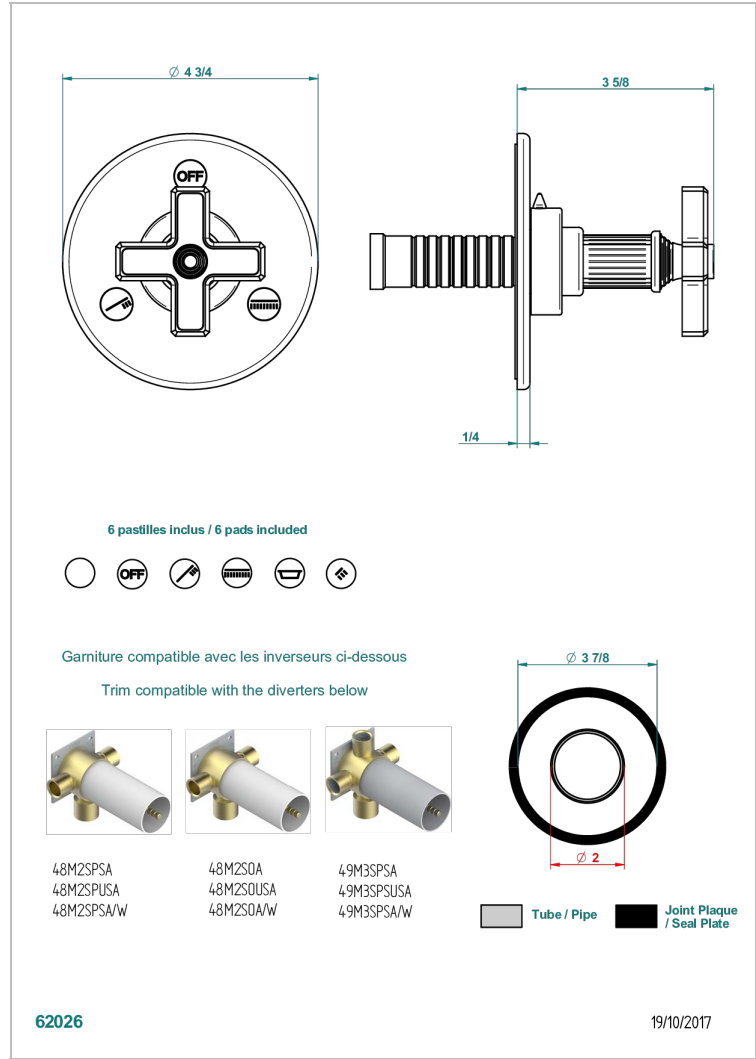

# GRAND CENTRAL BLACK ONYX

U9M-48M2SB

Trim for wall mounted diverter - 2 ways ref.48M2 & 3 ways ref.49M3

## CHARACTERISTIC

- Grand central Black Onyx
- Trim for wall mounted diverter - 2 ways ref.48M2 & 3 ways ref.49M3

## RELATED SKU'S

- Ref. G00-48M2SOUSA Wall mounted 3-way diverter with ceramic cartridge for concealed installation- 1 inlet 3/4" and 2 outlets 1/2" without shared ports no stop position - no trim
- Ref. G00-48M2SPSUSA Wall mounted 3-way diverter with ceramic cartridge for concealed installation- 1 inlet 3/4" and 2 outlets 1/2" with positive top, no shared ports - no trim
- Ref. G00-49M3SPSUSA Wall mounted 4-way diverter with ceramic cartridge for concealed installation- 1 inlet 3/4" and 3 outlets 1/2" with positive top, no shared ports - no trim