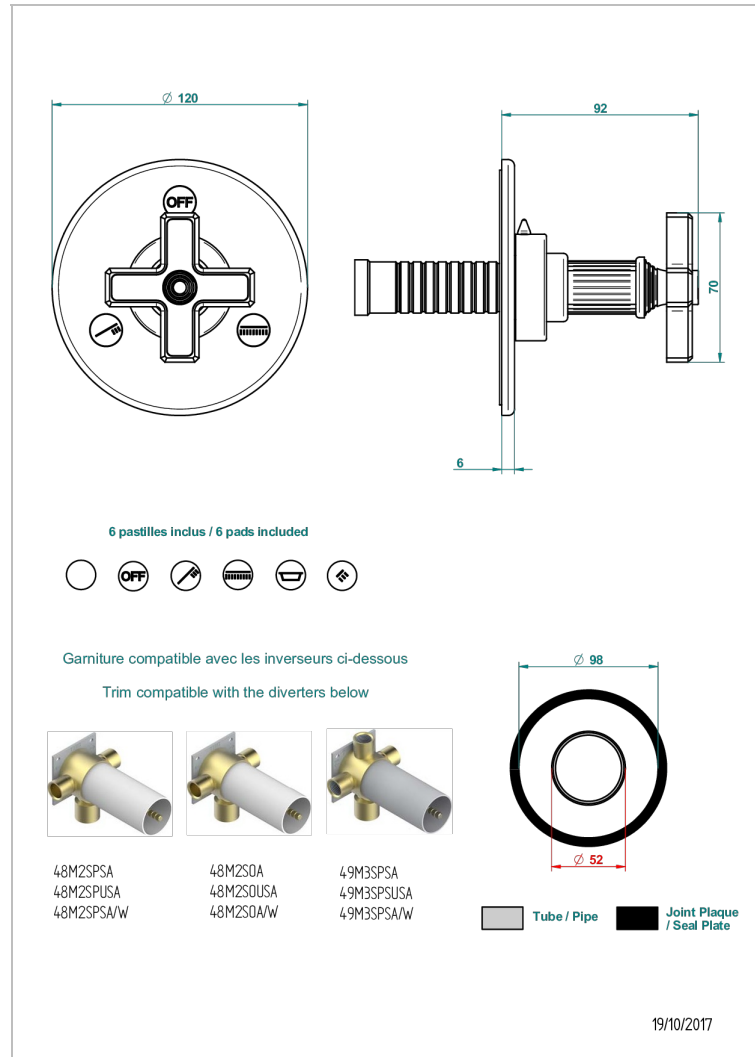

GRAND CENTRAL BLACK ONYX

U9M-48M2SB

Trim for wall mounted diverter, 2 ways - ref. 48M2 and 3 ways - ref. 49M3

CHARACTERISTIC

- Grand central Black Onyx
- Trim for wall mounted diverter, 2 ways - ref. 48M2 and 3 ways - ref. 49M3

RELATED SKU'S

- Ref. G00-48M2SOA Wall mounted 3-way diverter with ceramic cartridge for concealed installation- 1 inlet 3/4" and 2 outlets 1/2" without stop position, without trim
- Ref. G00-48M2SPSA Wall mounted 3-way diverter with ceramic cartridge for concealed installation, 1 inlet 3/4" and 2 outlets 1/2" with stop position, without trim
- Ref. G00-49M3SPSA Wall mounted 4-way diverter with ceramic cartridge for concealed installation- 1 inlet 3/4" and 3 outlets 1/2" with stop position, without trim