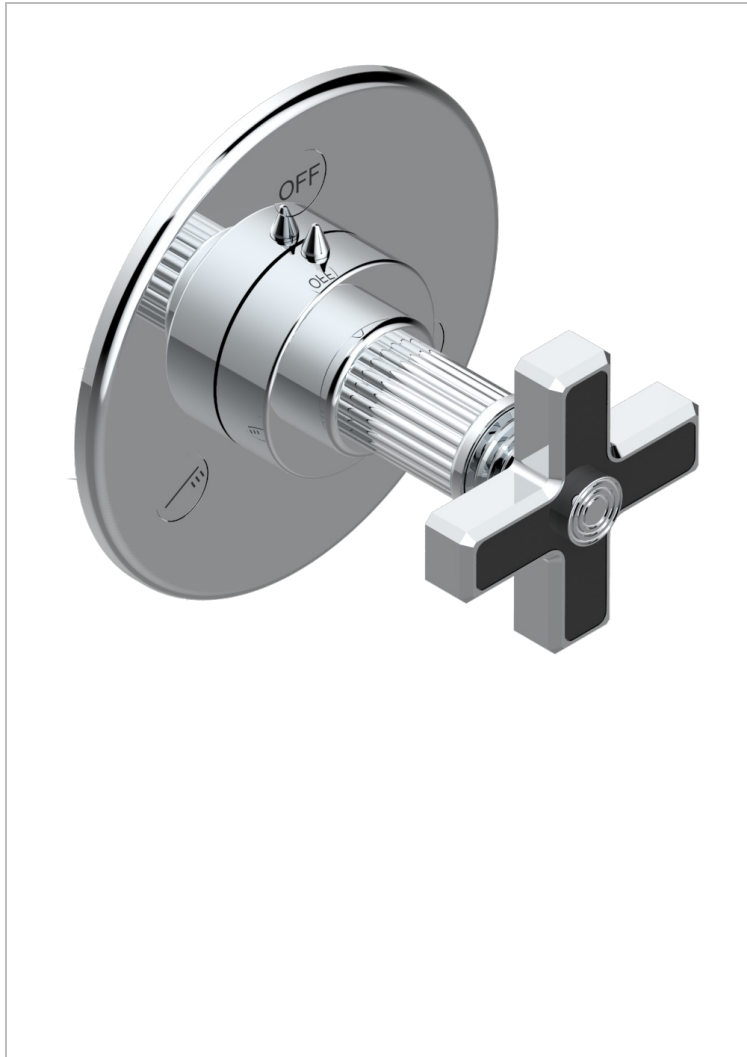

# GRAND CENTRAL BLACK ONYX

U9M-48M2SB

Trim for wall mounted diverter, 2 ways - ref. 48M2 and 3 ways - ref. 49M3

## CHARACTERISTIC

- Grand central Black Onyx
- Trim for wall mounted diverter, 2 ways - ref. 48M2 and 3 ways - ref. 49M3

## RELATED SKU'S

- Ref. G00-48M2SOA Wall mounted 3-way diverter with ceramic cartridge for concealed installation- 1 inlet 3/4" and 2 outlets 1/2" without stop position, without trim
- Ref. G00-48M2SPSA Wall mounted 3-way diverter with ceramic cartridge for concealed installation, 1 inlet 3/4" and 2 outlets 1/2" with stop position, without trim
- Ref. G00-49M3SPSA Wall mounted 4-way diverter with ceramic cartridge for concealed installation- 1 inlet 3/4" and 3 outlets 1/2" with stop position, without trim

## AVAILABLE FINITIONS

Antique nickel - H28  
Black ceram - D30  
Blush PVD - H62  
Brass color PVD - H49  
Brown bronze color PVD - F33  
Gold color PVD - H52

Graphite PVD - H64  
Lacquered light bronze - D01  
Matt Umber PVD - H67  
Matt blush PVD - H60  
Matt brass color PVD - H50  
Matt brown bronze color PVD - F34