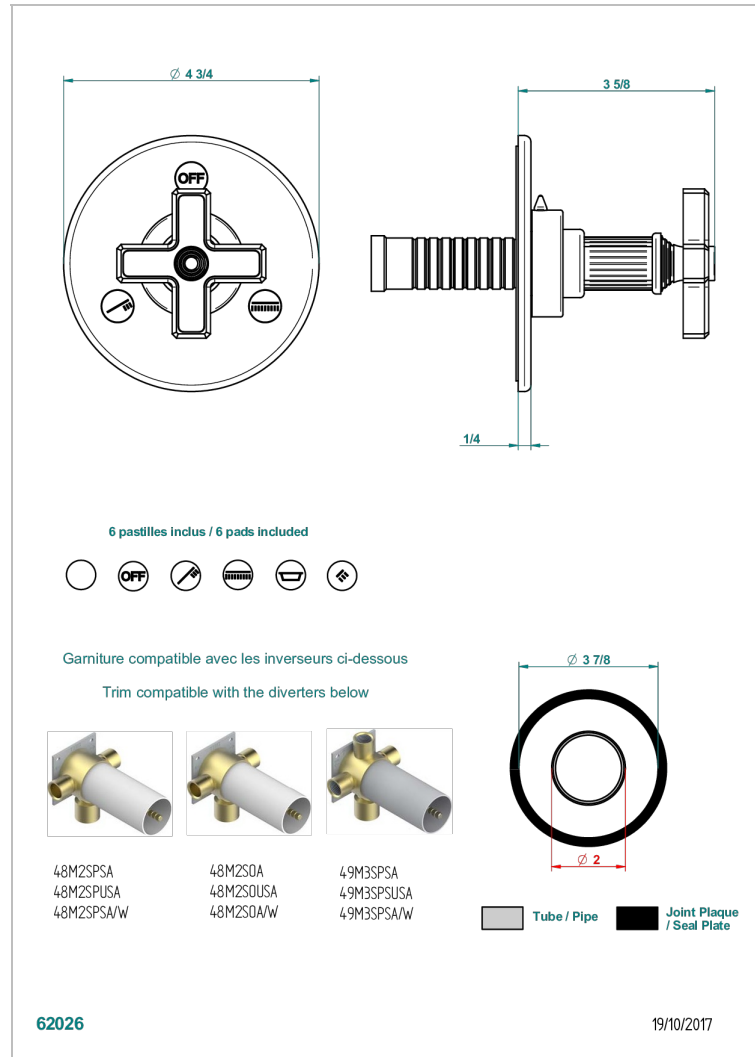

# GRAND CENTRAL BLACK ONYX

U9M-48M2SB

Trim for wall mounted diverter, 2 ways - ref. 48M2 and 3 ways - ref. 49M3

## CHARACTERISTIC

- Grand central Black Onyx
- Trim for wall mounted diverter, 2 ways - ref. 48M2 and 3 ways - ref. 49M3

## RELATED SKU'S

- Ref. G00-48M2SOA Wall mounted 3-way diverter with ceramic cartridge for concealed installation- 1 inlet 3/4" and 2 outlets 1/2" without stop position, without trim
- Ref. G00-48M2SPSA Wall mounted 3-way diverter with ceramic cartridge for concealed installation, 1 inlet 3/4" and 2 outlets 1/2" with stop position, without trim
- Ref. G00-49M3SPSA Wall mounted 4-way diverter with ceramic cartridge for concealed installation- 1 inlet 3/4" and 3 outlets 1/2" with stop position, without trim