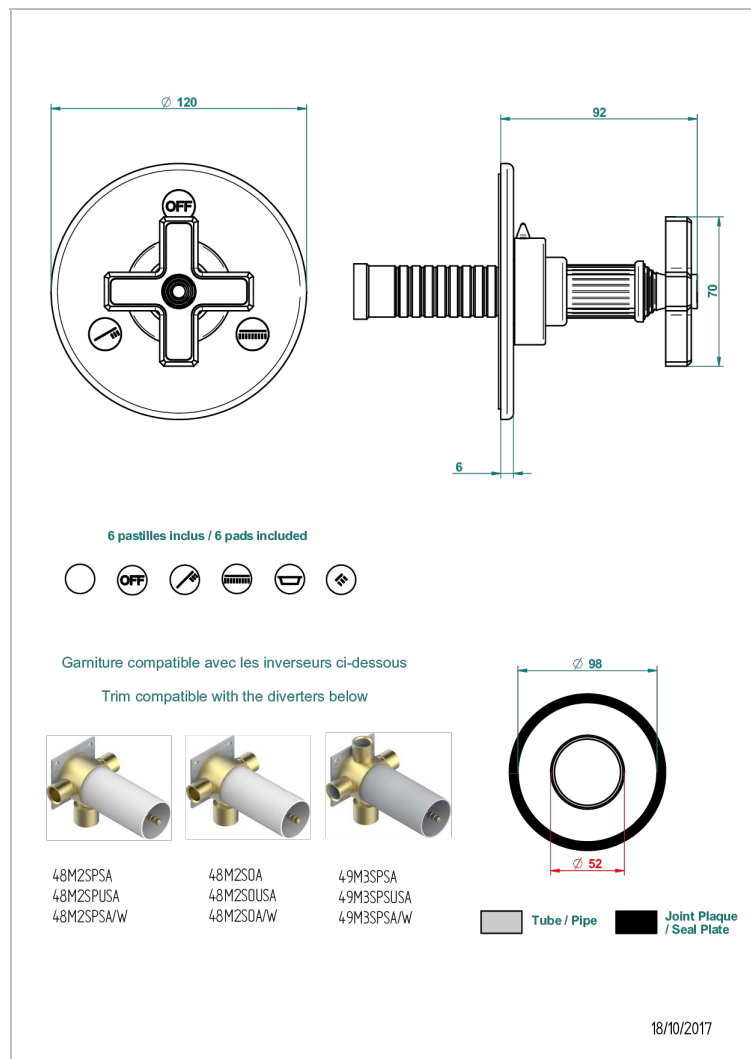

GRAND CENTRAL METAL

U9K-48M2SB

Trim for wall mounted diverter - 2 ways ref.48M2 & 3 ways ref.49M3

CHARACTERISTIC

- Grand central Metal
- Trim for wall mounted diverter - 2 ways ref.48M2 & 3 ways ref.49M3

RELATED SKU'S

- Ref. G00-48M2SOUSA Wall mounted 3-way diverter with ceramic cartridge for concealed installation- 1 inlet 3/4" and 2 outlets 1/2" without shared ports no stop position - no trim
- Ref. G00-48M2SPSUSA Wall mounted 3-way diverter with ceramic cartridge for concealed installation- 1 inlet 3/4" and 2 outlets 1/2" with positive top, no shared ports - no trim
- Ref. G00-49M3SPSUSA Wall mounted 4-way diverter with ceramic cartridge for concealed installation- 1 inlet 3/4" and 3 outlets 1/2" with positive top, no shared ports - no trim