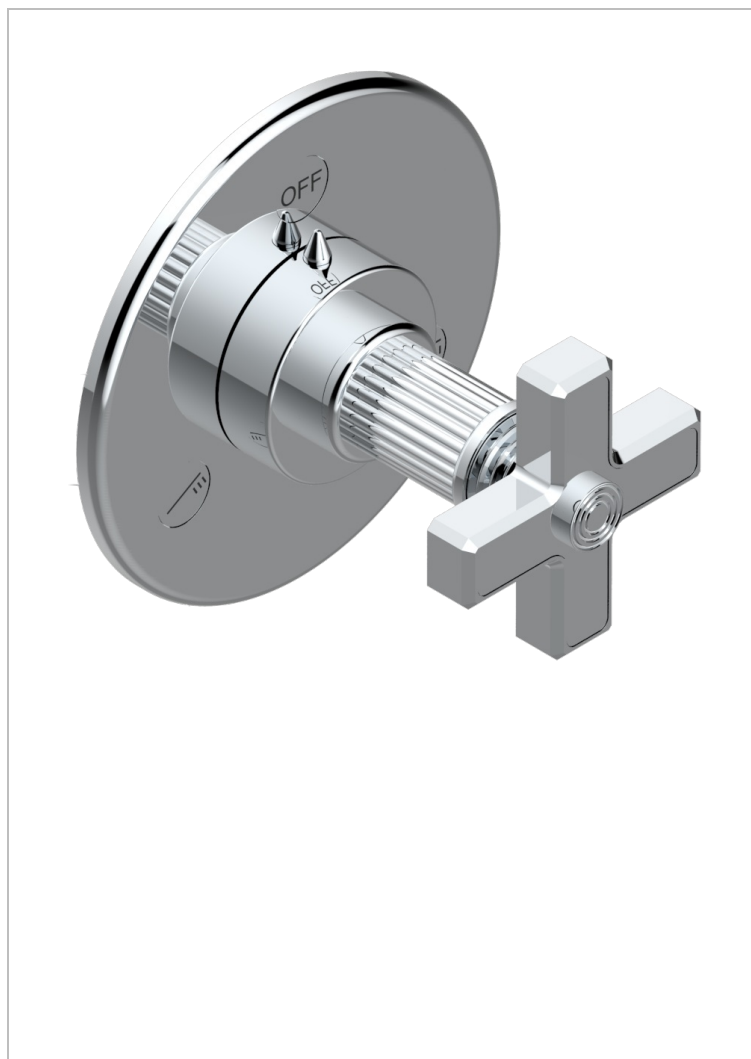

GRAND CENTRAL METAL

U9K-48M2SB

Trim for wall mounted diverter - 2 ways ref.48M2 & 3 ways ref.49M3

CHARACTERISTIC

- Grand central Metal
- Trim for wall mounted diverter - 2 ways ref.48M2 & 3 ways ref.49M3

RELATED SKU'S

- Ref. G00-48M2SOUSA Wall mounted 3-way diverter with ceramic cartridge for concealed installation- 1 inlet 3/4" and 2 outlets 1/2" without shared ports no stop position - no trim
- Ref. G00-48M2SPSUSA Wall mounted 3-way diverter with ceramic cartridge for concealed installation- 1 inlet 3/4" and 2 outlets 1/2" with positive top, no shared ports - no trim
- Ref. G00-49M3SPSUSA Wall mounted 4-way diverter with ceramic cartridge for concealed installation- 1 inlet 3/4" and 3 outlets 1/2" with positive top, no shared ports - no trim