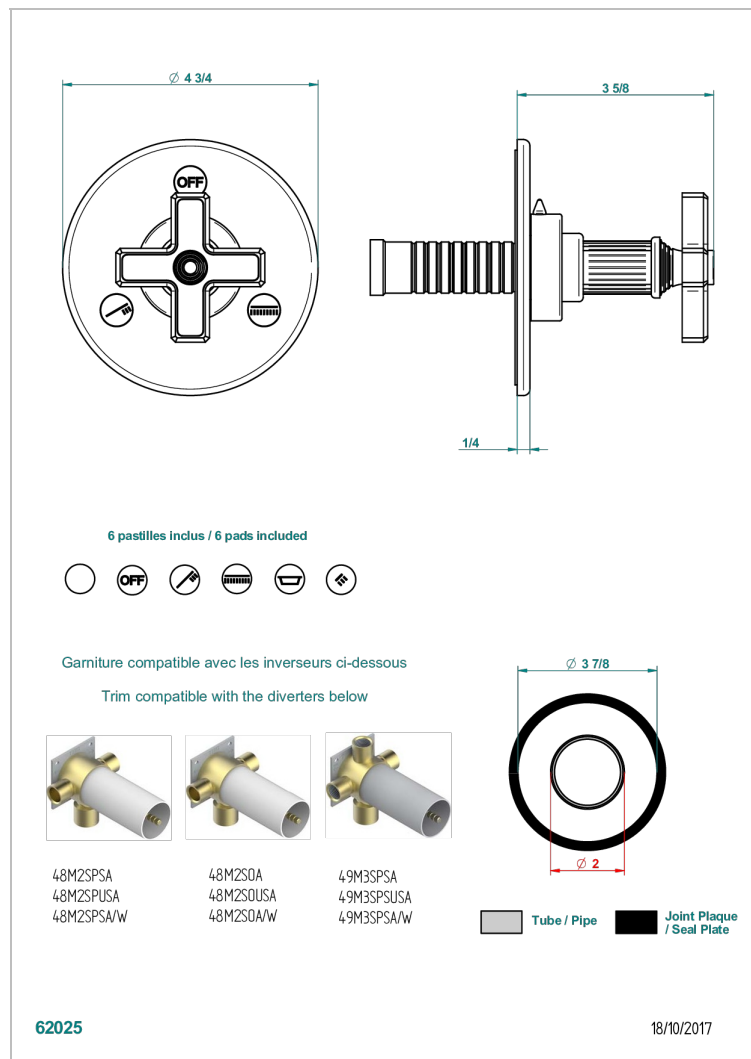

GRAND CENTRAL METAL

U9K-48M2SB

Trim for wall mounted diverter - 2 ways ref.48M2 & 3 ways ref.49M3

CHARACTERISTIC

- Grand central Metal
- Trim for wall mounted diverter - 2 ways ref.48M2 & 3 ways ref.49M3

RELATED SKU'S

- Ref. G00-48M2SOUSA Wall mounted 3-way diverter with ceramic cartridge for concealed installation- 1 inlet 3/4" and 2 outlets 1/2" without shared ports no stop position - no trim
- Ref. G00-48M2SPSUSA Wall mounted 3-way diverter with ceramic cartridge for concealed installation- 1 inlet 3/4" and 2 outlets 1/2" with positive top, no shared ports - no trim
- Ref. G00-49M3SPSUSA Wall mounted 4-way diverter with ceramic cartridge for concealed installation- 1 inlet 3/4" and 3 outlets 1/2" with positive top, no shared ports - no trim