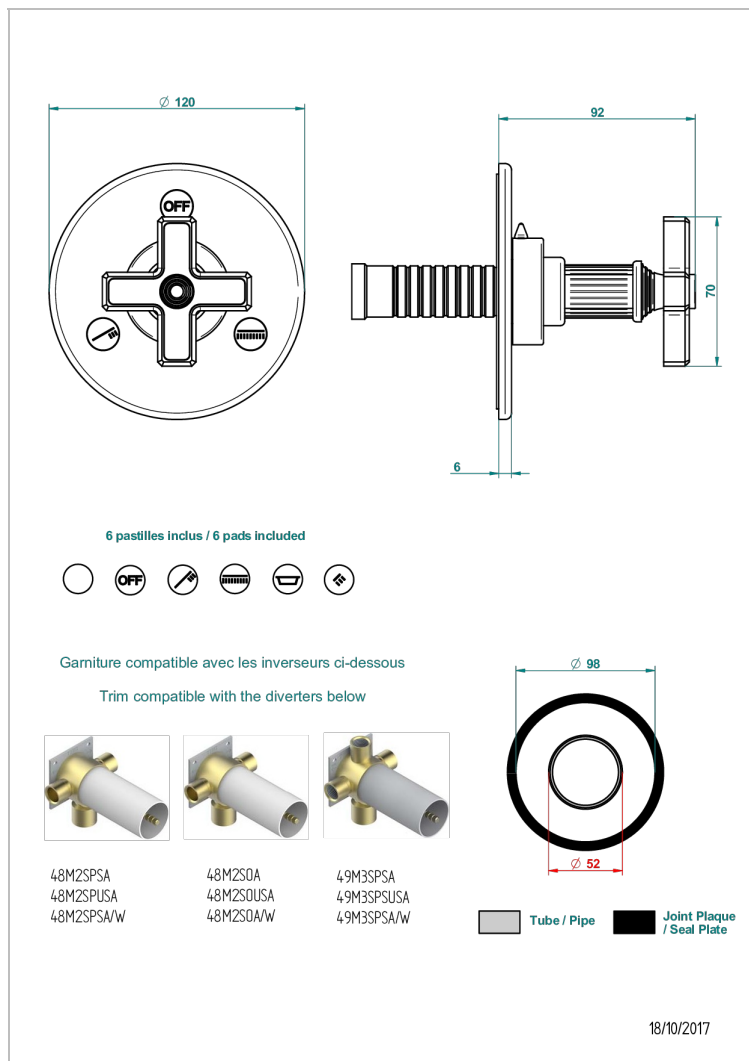

# GRAND CENTRAL METAL

U9K-48M2SB

Trim for wall mounted diverter, 2 ways - ref. 48M2 and 3 ways - ref. 49M3

## CHARACTERISTIC

- Grand central Metal
- Trim for wall mounted diverter, 2 ways - ref. 48M2 and 3 ways - ref. 49M3

## RELATED SKU'S

- Ref. G00-48M2SOA Wall mounted 3-way diverter with ceramic cartridge for concealed installation- 1 inlet 3/4" and 2 outlets 1/2" without stop position, without trim
- Ref. G00-48M2SPSA Wall mounted 3-way diverter with ceramic cartridge for concealed installation, 1 inlet 3/4" and 2 outlets 1/2" with stop position, without trim
- Ref. G00-49M3SPSA Wall mounted 4-way diverter with ceramic cartridge for concealed installation- 1 inlet 3/4" and 3 outlets 1/2" with stop position, without trim