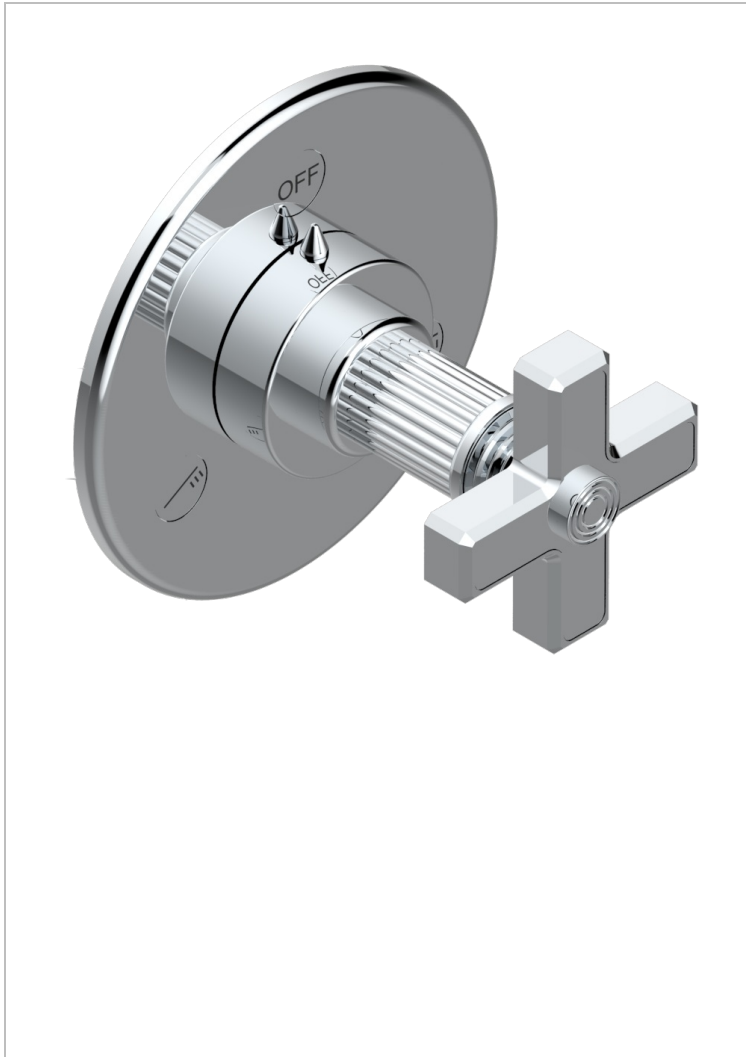

GRAND CENTRAL METAL

U9K-48M2SB

Trim for wall mounted diverter, 2 ways - ref. 48M2 and 3 ways - ref. 49M3

CHARACTERISTIC

- Grand central Metal
- Trim for wall mounted diverter, 2 ways - ref. 48M2 and 3 ways - ref. 49M3

RELATED SKU'S

- Ref. G00-48M2SOA Wall mounted 3-way diverter with ceramic cartridge for concealed installation- 1 inlet 3/4" and 2 outlets 1/2" without stop position, without trim
- Ref. G00-48M2SPSA Wall mounted 3-way diverter with ceramic cartridge for concealed installation, 1 inlet 3/4" and 2 outlets 1/2" with stop position, without trim
- Ref. G00-49M3SPSA Wall mounted 4-way diverter with ceramic cartridge for concealed installation- 1 inlet 3/4" and 3 outlets 1/2" with stop position, without trim

AVAILABLE FINITIONS

Antique nickel - H28
Black ceram - D30
Blush PVD - H62
Brass color PVD - H49
Brown bronze color PVD - F33
Gold color PVD - H52

Graphite PVD - H64
Lacquered light bronze - D01
Matt Umber PVD - H67
Matt blush PVD - H60
Matt brass color PVD - H50
Matt brown bronze color PVD - F34