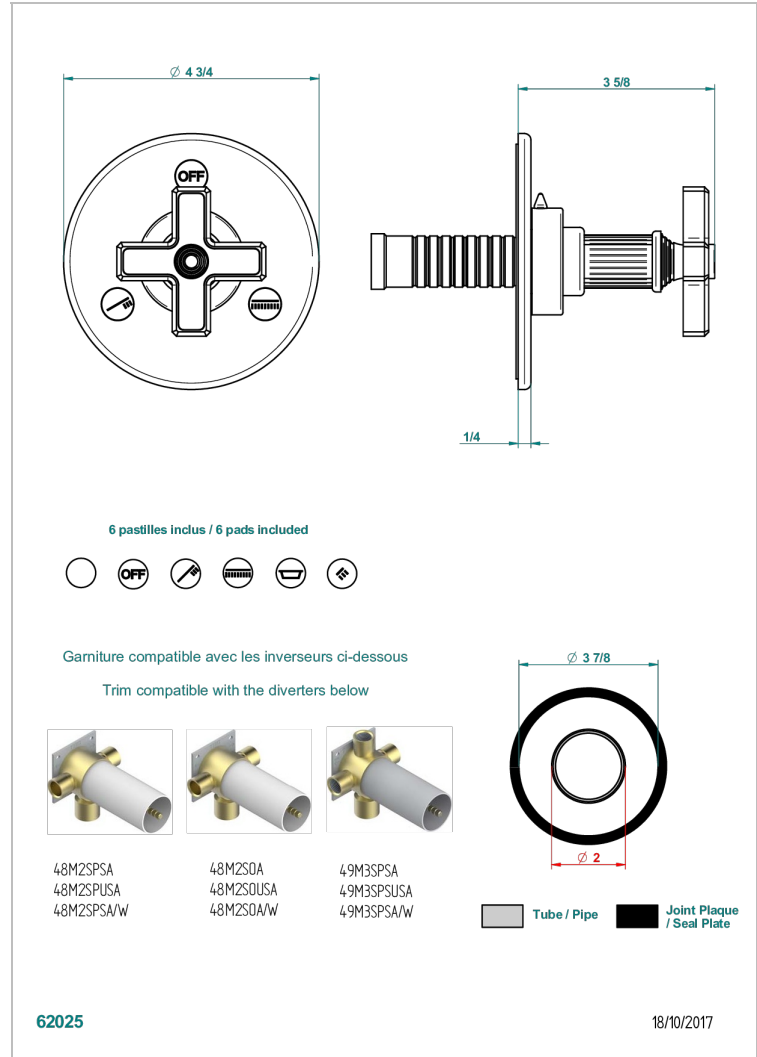

GRAND CENTRAL METAL

U9K-48M2SB

Trim for wall mounted diverter, 2 ways - ref. 48M2 and 3 ways - ref. 49M3

CHARACTERISTIC

- Grand central Metal
- Trim for wall mounted diverter, 2 ways - ref. 48M2 and 3 ways - ref. 49M3

RELATED SKU'S

- Ref. G00-48M2SOA Wall mounted 3-way diverter with ceramic cartridge for concealed installation- 1 inlet 3/4" and 2 outlets 1/2" without stop position, without trim
- Ref. G00-48M2SPSA Wall mounted 3-way diverter with ceramic cartridge for concealed installation, 1 inlet 3/4" and 2 outlets 1/2" with stop position, without trim
- Ref. G00-49M3SPSA Wall mounted 4-way diverter with ceramic cartridge for concealed installation- 1 inlet 3/4" and 3 outlets 1/2" with stop position, without trim