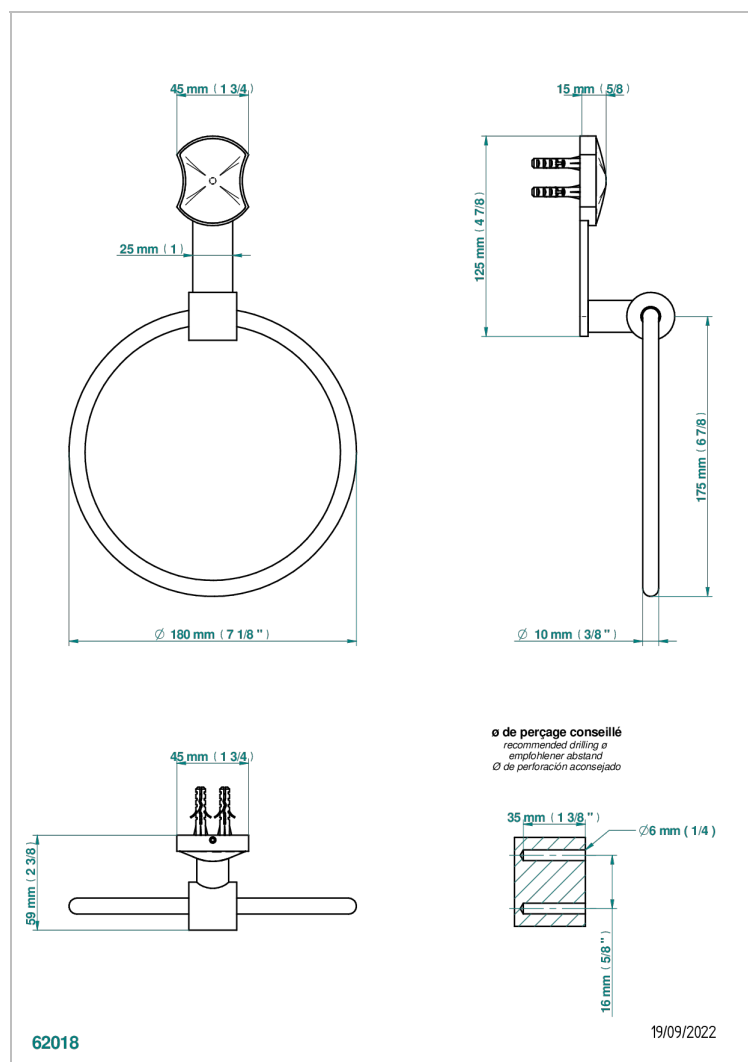

# INFINI WHITE PORCELAIN WITH GOLD DECOR

U2F-504N

Single towel ring

## CHARACTERISTIC

- Infini White Porcelain with Gold decor
- Single towel ring