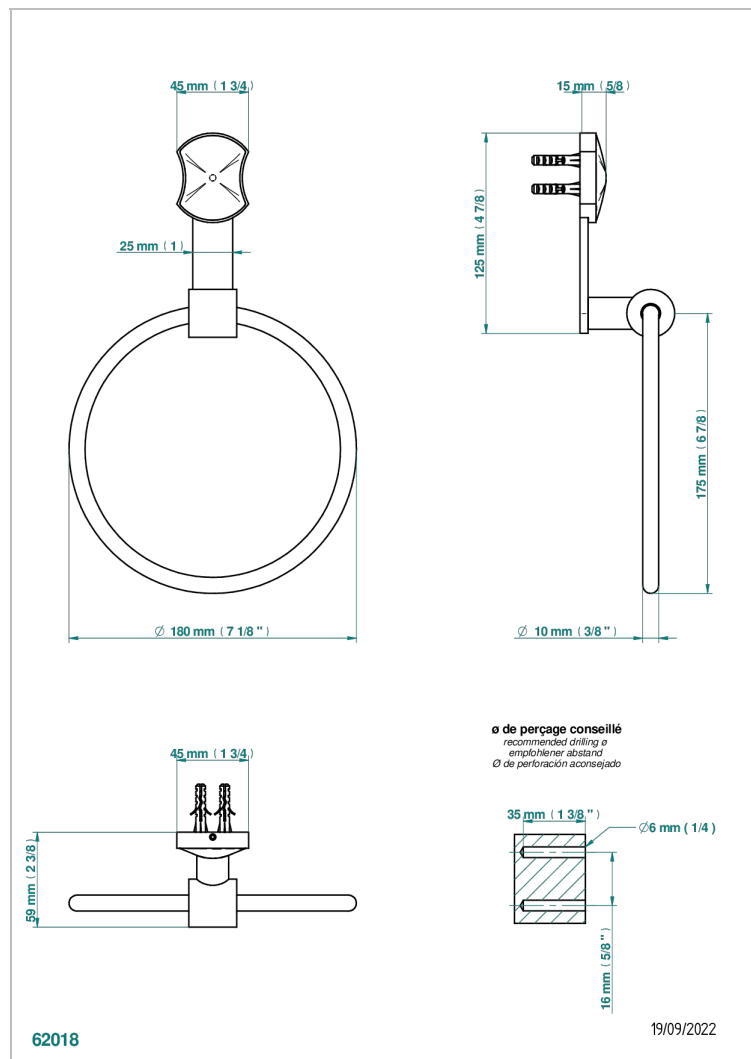

INFINI WHITE PORCELAIN WITH GOLD DECOR

U2F-504N

毛巾环

特色

- Infini White Porcelain with Gold decor
- 毛巾环

可选饰面

Black ceram - D30
Blush PVD - H62
Graphite PVD - H64
Matt Umber PVD - H67
Matt blush PVD - H60
Matt graphite PVD - H65

浅金 - F30
漆面铜 - D01