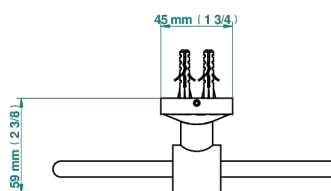

INFINI WHITE PORCELAIN WITH PLATINUM DECOR

U2E-504N

Towel ring

62018

19/09/2022

CHARACTERISTIC

- Infini White Porcelain with Platinum decor
- Towel ring

AVAILABLE FINITIONS

Black ceram - D30
Blush PVD - H62
Brass color PVD - H49
Brown bronze color PVD - F33
Chrome polished - A02
Copper antique matt, coated - H07

Gold color PVD - H52
Gold mat - F07
Gold polished - F01
Graphite PVD - H64
Light coated bronze - D01
Matt Umber PVD - H67

Matt blush PVD - H60
Matt brass color PVD - H50
Matt brown bronze color PVD - F34
Matt chrome (American satin) - C02
Matt gold color PVD - H53
Matt graphite PVD - H65

Matt nickel (American satin) - C01
Matt nickel color PVD - H56
Nickel antique / Sovereign - H28
Nickel color PVD - H55
Nickel polished - B01
Soft gold - F30

Soft matt gold - F31
Umber PVD - H66