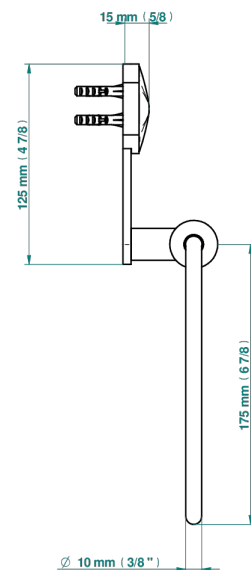

INFINI WHITE PORCELAIN WITH PLATINUM DECOR

U2E-504N

Towel ring

62018

19/09/2022

CHARACTERISTIC

- Infini White Porcelain with Platinum decor
- Towel ring

AVAILABLE FINITIONS

Black ceram - D30
Blush PVD - H62
Brass color PVD - H49
Brown bronze color PVD - F33
Chrome polished - A02
Copper antique matt, coated - H07

Gold color PVD - H52
Gold mat - F07
Gold polished - F01
Graphite PVD - H64
Light coated bronze - D01
Matt Umber PVD - H67

Matt blush PVD - H60
Matt brass color PVD - H50
Matt brown bronze color PVD - F34
Matt chrome (American satin) - C02
Matt gold color PVD - H53
Matt graphite PVD - H65

Matt nickel (American satin) - C01
Matt nickel color PVD - H56
Nickel antique / Sovereign - H28
Nickel color PVD - H55
Nickel polished - B01
Soft gold - F30

Soft matt gold - F31
Umber PVD - H66