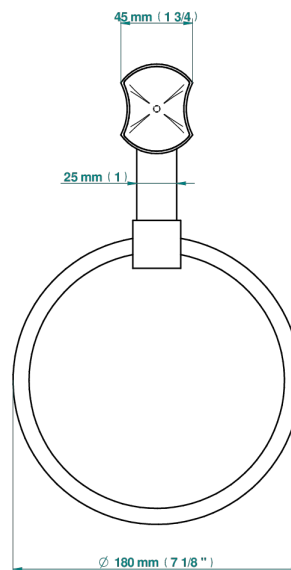

INFINI WHITE PORCELAIN WITH PLATINUM DECOR

U2E-504N

Towel ring

62018

19/09/2022

CHARACTERISTIC

- Infini White Porcelain with Platinum decor
- Towel ring

AVAILABLE FINITIONS

Black ceram - D30
Blush PVD - H62
Brass color PVD - H49
Brown bronze color PVD - F33
Chrome polished - A02
Copper antique matt, coated - H07

Gold color PVD - H52
Gold mat - F07
Gold polished - F01
Graphite PVD - H64
Light coated bronze - D01
Matt Umber PVD - H67

Matt blush PVD - H60
Matt brass color PVD - H50
Matt brown bronze color PVD - F34
Matt chrome (American satin) - C02
Matt gold color PVD - H53
Matt graphite PVD - H65

Matt nickel (American satin) - C01
Matt nickel color PVD - H56
Nickel antique / Sovereign - H28
Nickel color PVD - H55
Nickel polished - B01
Soft gold - F30

Soft matt gold - F31
Umber PVD - H66