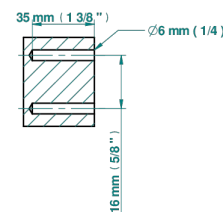

INFINI WHITE PORCELAIN WITH PLATINUM DECOR

U2E-504N

Towel ring

62018

19/09/2022

CHARACTERISTIC

- Infini White Porcelain with Platinum decor
- Towel ring

AVAILABLE FINITIONS

Black ceram - D30
Blush PVD - H62
Brass color PVD - H49
Brown bronze color PVD - F33
Chrome polished - A02
Copper antique matt, coated - H07

Gold color PVD - H52
Gold mat - F07
Gold polished - F01
Graphite PVD - H64
Light coated bronze - D01
Matt Umber PVD - H67

Matt blush PVD - H60
Matt brass color PVD - H50
Matt brown bronze color PVD - F34
Matt chrome (American satin) - C02
Matt gold color PVD - H53
Matt graphite PVD - H65

Matt nickel (American satin) - C01
Matt nickel color PVD - H56
Nickel antique / Sovereign - H28
Nickel color PVD - H55
Nickel polished - B01
Soft gold - F30

Soft matt gold - F31
Umber PVD - H66